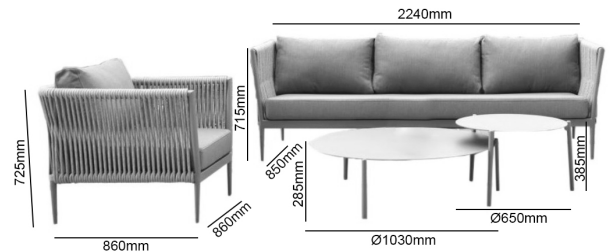

Disclaimer: The finish shown in the lifestyle image may not correspond to the listed product.