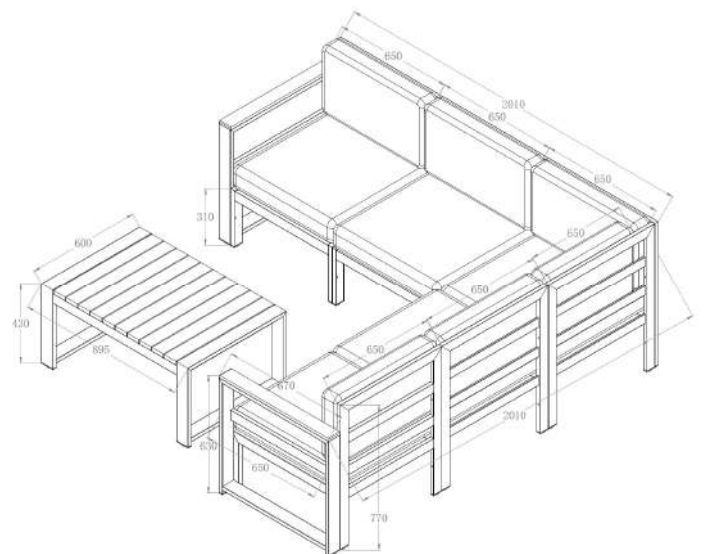

AMALFI OUTDOOR CORNER SOFA SET - WHITE/TEAK/LIGHT GREY BDO-AMC-245-WH-LGY

SPECIFICATIONS

Brand	GYMKHANA	Cushion Colour	LIGHT GREY
Range	AMALFI CORNER	Cushion Material	FABRIC
Product Code	BDO-AMC-245-WH-LGY	Cushion	INCLUDED
Finish / Colour	WHITE/TEAK/LIGHT GREY	High Durability	YES
Material	ALUMINIUM/FABRIC/TEAK	Lighting System	NO
Product Type	SOFA	Arm Rest Height (mm)	630
Weather Resistant	YES	Backrest	FIXED
Quick Dry Foam Padding	YES	Arm Rest Colour	TEAK
Stackable	NO	Foldable	NO

LIFESTYLE IMAGE

DRAWING

Box contents: SOFA, COFFEE TABLE