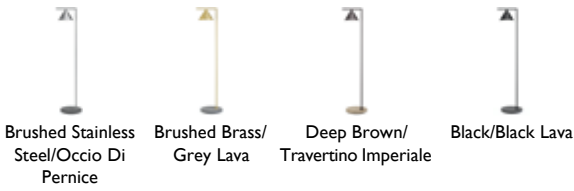

OUTDOOR LIGHTING | FLOOR LAMPS

Captain Flint

Floor Lamp
Aluminium/Natural Stone
Mains Powered (Plug); LED
Dimmable
703lm; 4000K; 11W
IP65; CRI >80
Cable Length: 5000 mm
Dia. 320 x H1537 mm

CODE	Colour	QAR	USD
FLS-F011A44F055-A00	Brushed Stainless Steel/Occio Di Pernice	11450.00	3120.00
FLS-F011A43F059-A00	Brushed Brass/Grey Lava	11450.00	3120.00
FLS-F011A41F018-A00	Deep Brown/Travertino Imperiale	10130.00	2760.00
FLS-F011A42F030-A00	Black/Black Lava	10130.00	2760.00

COLOURS:

Tolomeo Paralume

Floor Lamp
Aluminium/Steel
Mains Powered (Plug); Integrated LED
Dimmable
815lm; 3000K; 20W
IP44; CRI 80
Cable Length: 2000 mm
Dia. 600 x H2320 mm

CODE	Colour	QAR	USD
ART-TOL-FL761-SET-DG	Aluminium/Dove Grey	6630.00	1807.00

Reeds

Floor Lamp
Methacrylate/Polycarbonate/Stainless Steel
Mains Powered (Plug); Integrated LED
79lm; 3000K; 9W
IP67; CRI 80
Cable Length: 1500 mm
L219 x W224 x H1499 mm

CODE	Colour	QAR	USD
ART-T087400	Black/Anthracite Grey	2700.00	736.00

Reeds

Floor Lamp
Methacrylate/Polycarbonate/Stainless Steel
Mains Powered (Plug); Integrated LED
237lm; 3000K; 28W
IP67; CRI 80
Cable Length: 1500 mm
L423 x W418 x H1499 mm

CODE	Colour	QAR	USD
ART-T087700	Black/Anthracite Grey	7430.00	2025.00