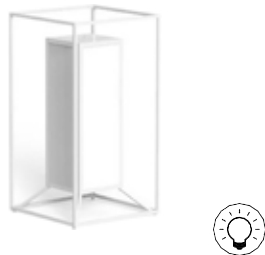

CODE	Colour	QAR	USD
AAE-HI01-WH	White	1390.00	379.00
AAE-HI01-TA	Taupe	1390.00	379.00
AAE-HI01-GY	Grey	1390.00	379.00

COLOURS:

| Hipatia

Cleo

Lantern
Aluminium
Rechargeable Battery; Integrated LED
Portable; Touch Control
with Battery Charger
250lm; 2800K; 3.5W
IP65
L350 x W350 x H660 mm