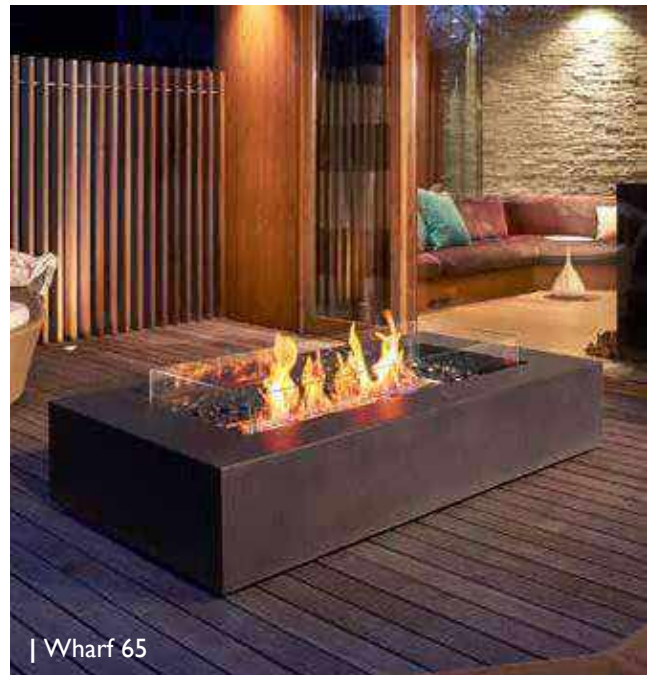

| Wharf 65

COLOURS: