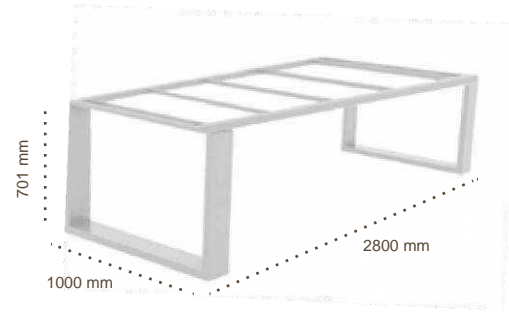

LAURENT MATT
(LU)

MARQUINIA
POLISHED (MP)

MATT BLACK
(MB)

COLOURS:

White

Charcoal

DINING & CAFÉ TABLES

Linate
Dining Table Frame
Aluminium