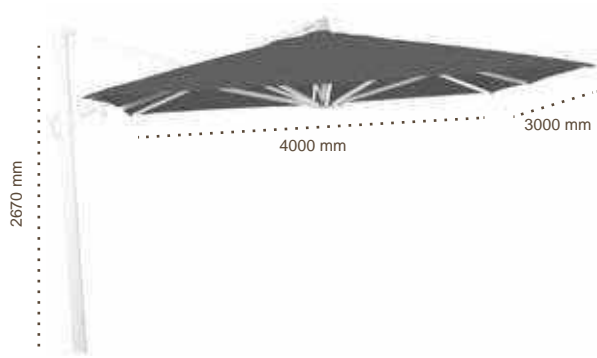

White/Grey

UMBRELLAS & CANOPIES

Barcelona
 Side Pole Umbrella
 with 360° Rotation
 UV50+ Canopy
 Aluminium Frame
 4000 x 3000 mm
 2670 mm Height

CODE	Colour	QAR	USD
GYM-UMB-BCN-WOBG	Wood Print/Beige	6670.00	1817.00
GYM-UMB-BCN-WODG	Wood Print/Dark Green	6670.00	1817.00
GYM-UMB-BCN-ANDB	Anthracite/Dark Blue	6500.00	1771.00
GYM-UMB-BCN-ANGY	Anthracite/Grey	6500.00	1771.00
GYM-UMB-BCN-WHBG	White/Beige	6500.00	1771.00
GYM-UMB-BCN-WHTU	White/Turquoise	6500.00	1771.00
GYM-UMB-BCN-WHGY	White/Grey	6500.00	1771.00