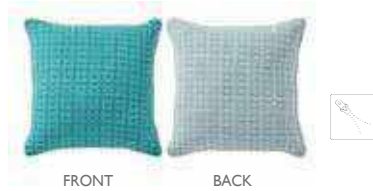

CODE	Colour	QAR	USD
BDO-GYM-C15260508AB	Cyan/White	130.00	35.00

Palm
Decorative Cushion
Removable Lining
L450 x W450 mm