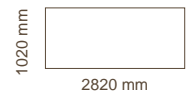

CODE	Colour	QAR	USD
JTK-01-000652	Charcoal	2400.00	654.00
JTK-01-000653	White	2400.00	654.00

Table Top
Porcelain Slab
6 mm Thickness

CODE	Slab Options	QAR	USD
BDO-TOP-DT-2210-C-SP	Statuario Polished	5080.00	1384.00
BDO-TOP-DT-2210-C-MP	Marquinia Polished	5080.00	1384.00
BDO-TOP-DT-2210-C-XX	Other	4500.00	1226.00

CODE	Colour	QAR	USD
JTK-01-001629	Charcoal	3050.00	831.00
JTK-01-000695	White	3050.00	831.00

Table Top
Porcelain Slab
6 mm Thickness

CODE	Slab Options	QAR	USD
BDO-TOP-DT-2810-C-SP	Statuario Polished	5430.00	1480.00
BDO-TOP-DT-2810-C-MP	Marquinia Polished	5430.00	1480.00
BDO-TOP-DT-2810-C-XX	Other	4900.00	1335.00

SLAB OPTIONS: (Replace XX with colour suffix when ordering)

COLOURS: