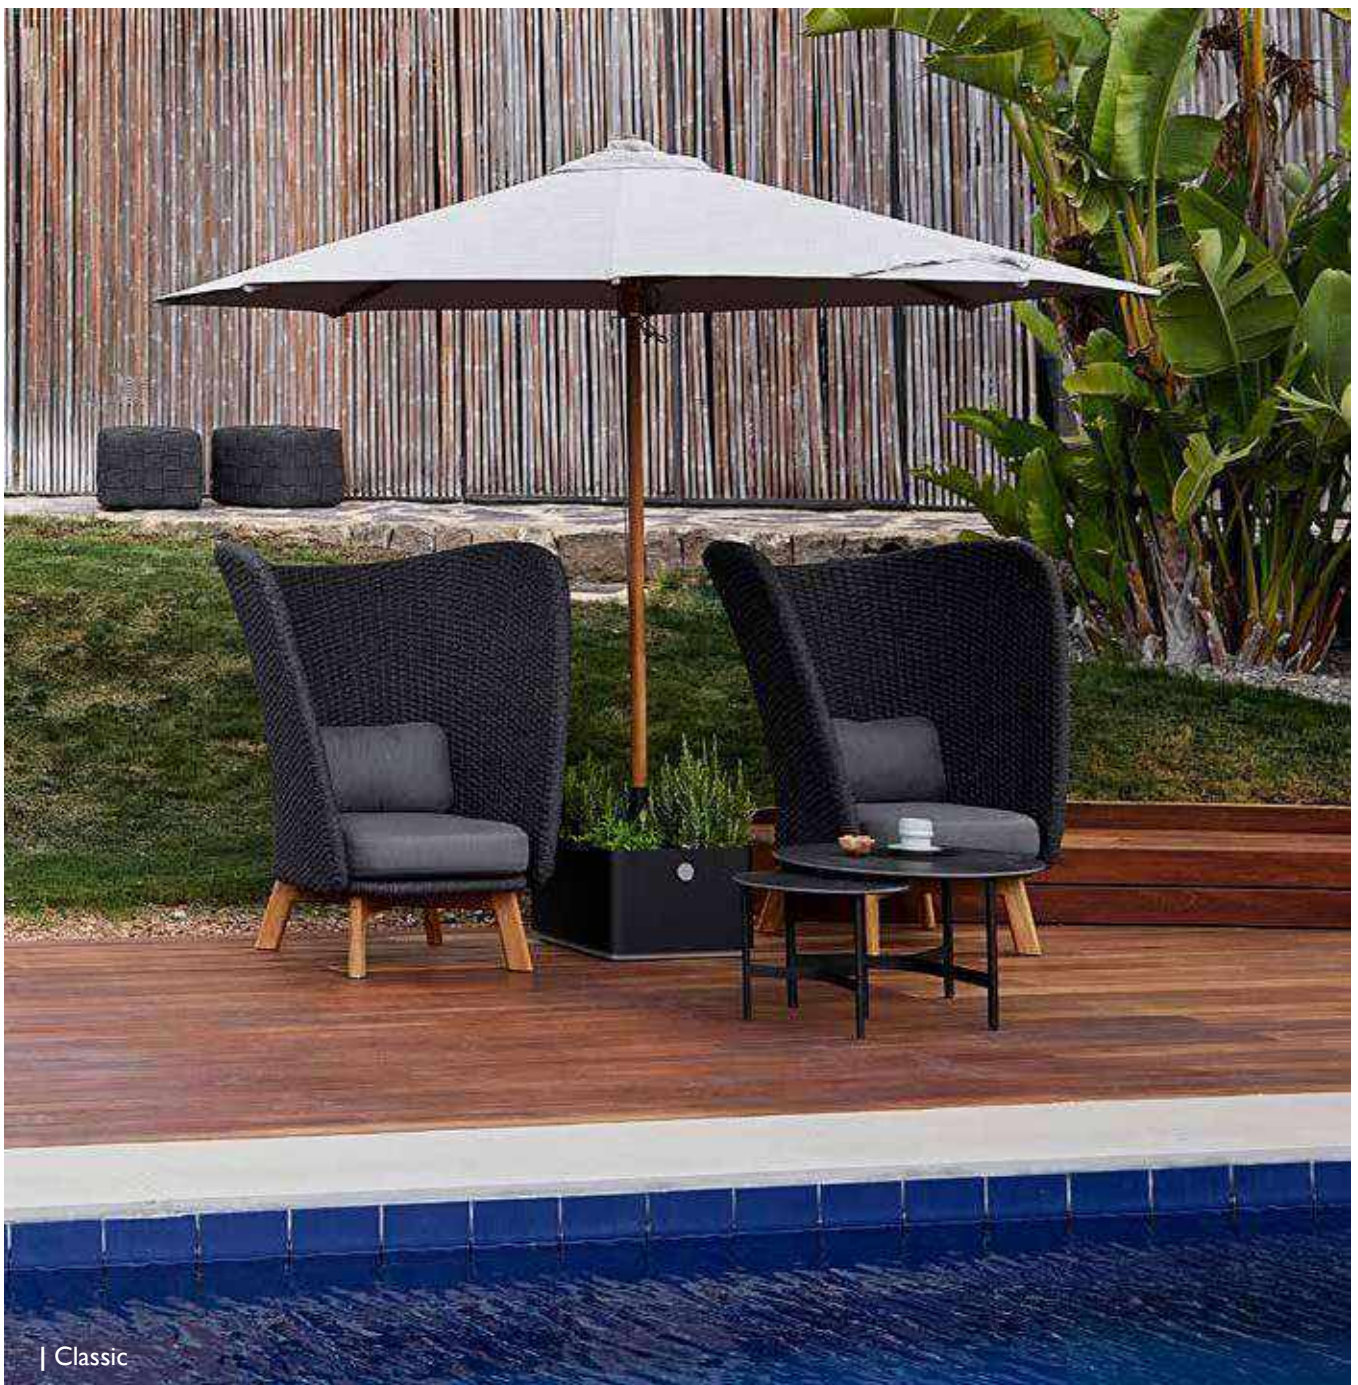

Classic
Centre Pole Umbrella
with Pulley System
UV80+ Canopy
Teak Frame
Dia. 2400 mm
2500 mm Height

CODE	Colour	QAR	USD
CAN-59240TY506	Natural Teak/Light Grey	6810.00	1856.00

Umbrella Base
Concrete/Slate
47 Kg
L540 x W540 x H400 mm
CAN-5715SC

Black	1700.00	463.00

| Classic