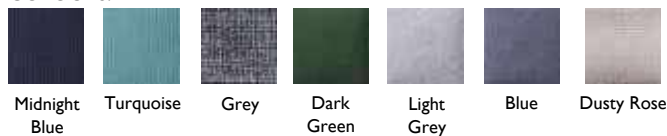

Divine
Decorative Cushion
Removable Lining
L500 x W500 mm

CODE	Colour	QAR	USD
CAN-5240Y57	Midnight Blue	690.00	188.00
CAN-5240Y52	Turquoise	690.00	188.00
CAN-5240Y55	Grey	690.00	188.00

Link
Decorative Cushion
Removable Lining
L500 x W500 mm

CODE	Colour	QAR	USD
CAN-5240Y101	Dark Green	620.00	169.00
CAN-5240Y105	Light Grey	620.00	169.00
CAN-5240Y107	Blue	620.00	169.00

L320 x W520 mm

CODE	Colour	QAR	USD
CAN-5290Y108	Dusty Rose	460.00	125.00

Decorative Cushion
Quick Dry Foam Padding
Removable Lining
L450 x H450 mm

CODE	Description	QAR	USD
TLT-PIL4545-C30	Ocean	550.00	150.00
TLT-PIL4545-C37	City Life	550.00	150.00

COLOURS: