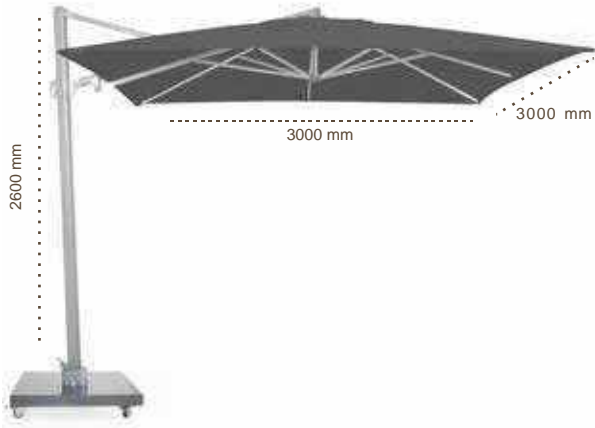

| Marte

COLOURS:

White

Mokka

Graphite

Calella
 Side Pole Umbrella
 with 360° Rotation
 UV50+ Canopy
 Aluminium Frame
 3000 x 3000 mm
 2600 mm Height

CODE	Colour	QAR	USD
GYM-UMB-CAL-WOBG	Wood Print/Beige	3230.00	880.00
GYM-UMB-CAL-WODG	Wood Print/Dark Green	3230.00	880.00
GYM-UMB-CAL-ANDB	Anthracite/Dark Blue	3130.00	853.00
GYM-UMB-CAL-ANGY	Anthracite/Grey	3130.00	853.00
GYM-UMB-CAL-WHBG	White/Beige	3130.00	853.00
GYM-UMB-CAL-WHTU	White/Turquoise	3130.00	853.00
GYM-UMB-CAL-WHGY	White/Grey	3130.00	853.00