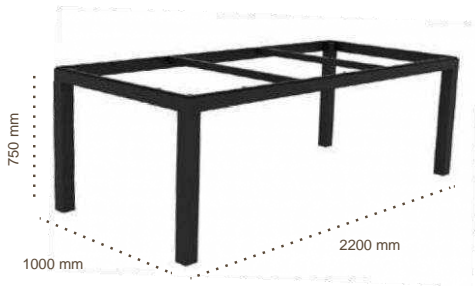

MARQUINIA MATT
(MM)

MATT BLACK
(MB)

Danli
Dining Table Frame
Aluminium

CODE	Colour	QAR	USD
JTK-01-000652	Charcoal	2400.00	654.00
JTK-01-000653	White	2400.00	654.00

Table Top
Porcelain Slab
6 mm Thickness

CODE	Slab Options	QAR	USD
BDO-TOP-DT-2210-C-SP	Statuario Polished	5080.00	1384.00
BDO-TOP-DT-2210-C-MP	Marquinia Polished	5080.00	1384.00
BDO-TOP-DT-2210-C-XX	Other	4500.00	1226.00