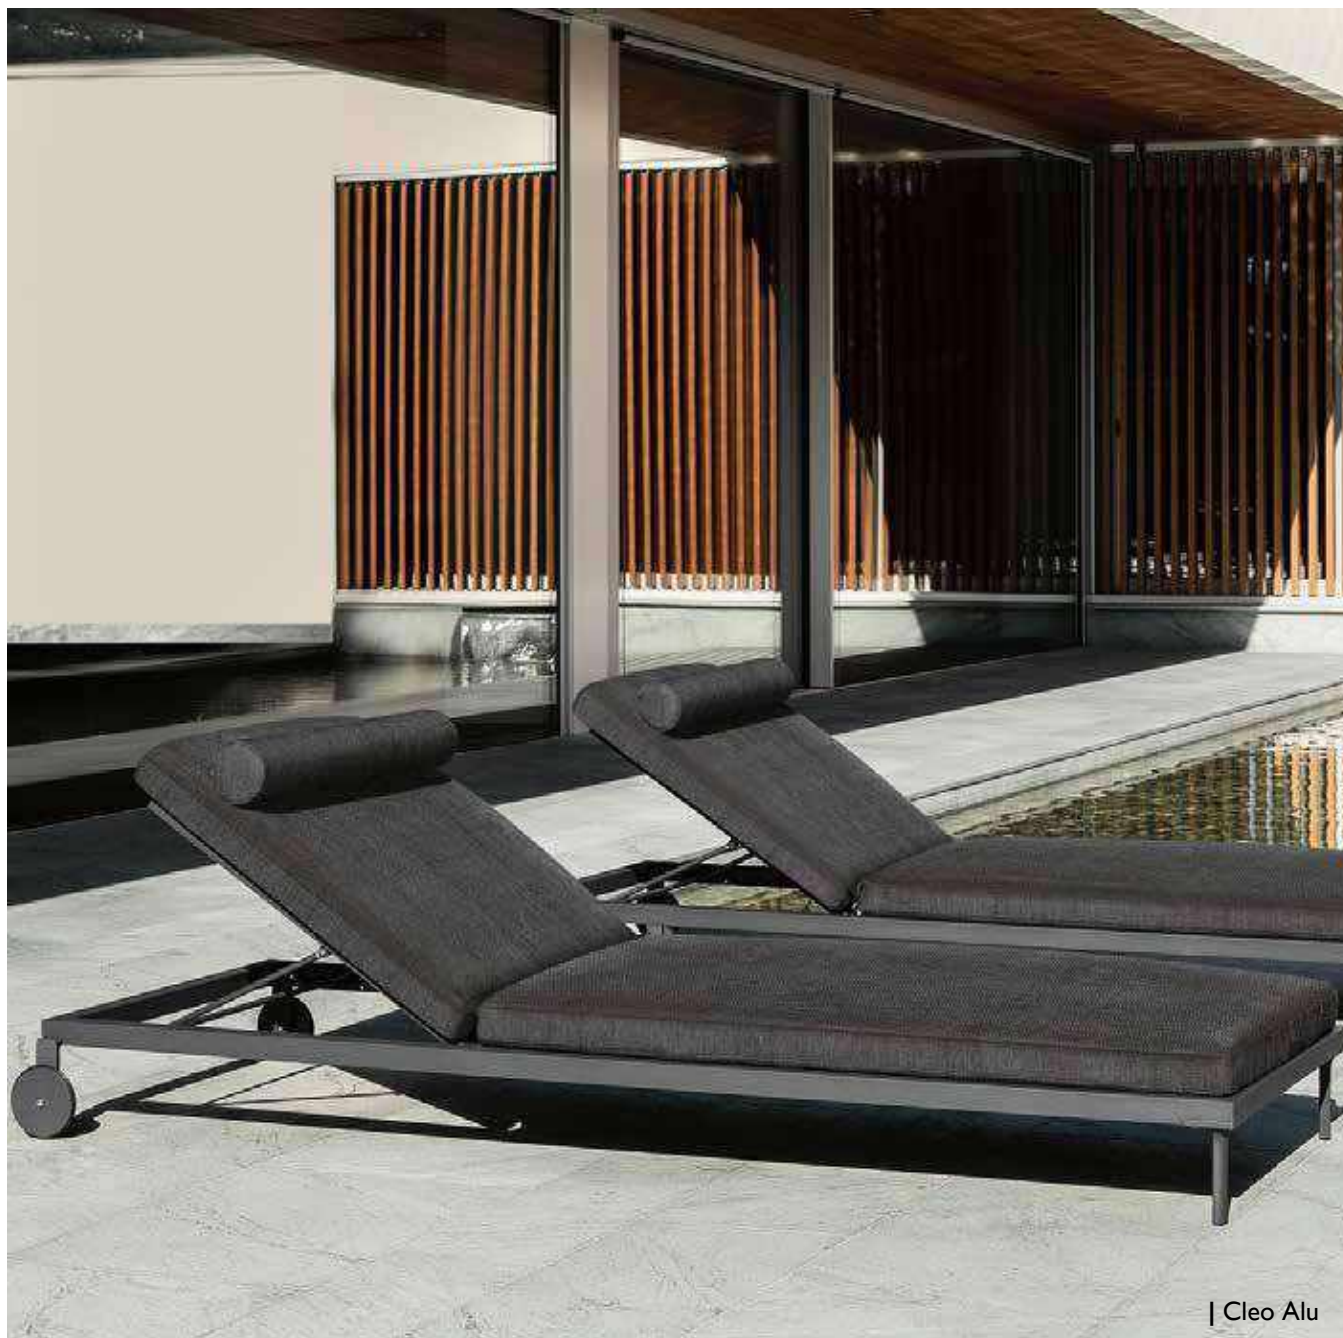

COLOURS:

Green/White
Stripe

Blue/White
Stripe

SUNBEDS

Coral

Sunbed
Reclinable Backrest
with Cushion
Quick Dry Foam Padding
Removable Lining
Aluminium Frame
with Wheels
Stackable
L2000 x W820 x H300 mm

CODE	Colour (Frame/Rope/Cushion)	QAR	USD
TLT-CORLET-BI	White/Beige/Warm White	5850.00	1594.00

| Coral

Cleo Alu
 Sunbed
 Reclinable Backrest
 with Cushion and Headrest
 Quick Dry Foam Padding
 Removable Lining
 Aluminium Frame
 with Wheels
 Stackable
 L2140 x W810 x H330 mm

CODE	Colour (Frame/Cushion)	QAR	USD
TLT-CLEALULET-C96W	White/Silver	4500.00	1226.00
TLT-CLEALULET-C95	Graphite/Dark Grey	4500.00	1226.00