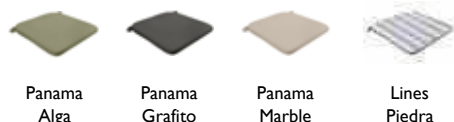

Grasshopper
Armchair
Teak
315 mm Seat Height
L645 x W660 x H640 mm

CODE	Colour	QAR	USD
GYM-GHO-101-NLT	Natural Light Teak	2420.00	659.00

Grasshopper
Armchair Cushion
Water Repellent
Removable Lining
L580 x W610 x H30 mm

CODE	Colour	QAR	USD
GYM-GHO-181-PAL	Panama Alga	380.00	104.00
GYM-GHO-181-PGF	Panama Grafito	380.00	104.00
GYM-GHO-181-PMR	Panama Marble	380.00	104.00
GYM-GHO-181-PPD	Lines Piedra	380.00	104.00

Grasshopper
Dining Chair
Teak
450 mm Seat Height
L560 x W535 x H770 mm

CODE	Colour	QAR	USD
GYM-GHO-201-NLT	Natural Light Teak	1960.00	534.00

Grasshopper
Dining Chair Cushion
Water Repellent
Removable Lining
L485 x W500 x H30 mm

CODE	Colour	QAR	USD
GYM-GHO-281-PAL	Panama Alga	380.00	104.00
GYM-GHO-281-PGF	Panama Grafito	380.00	104.00
GYM-GHO-281-PMR	Panama Marble	380.00	104.00
GYM-GHO-281-PPD	Lines Piedra	380.00	104.00

COLOURS: