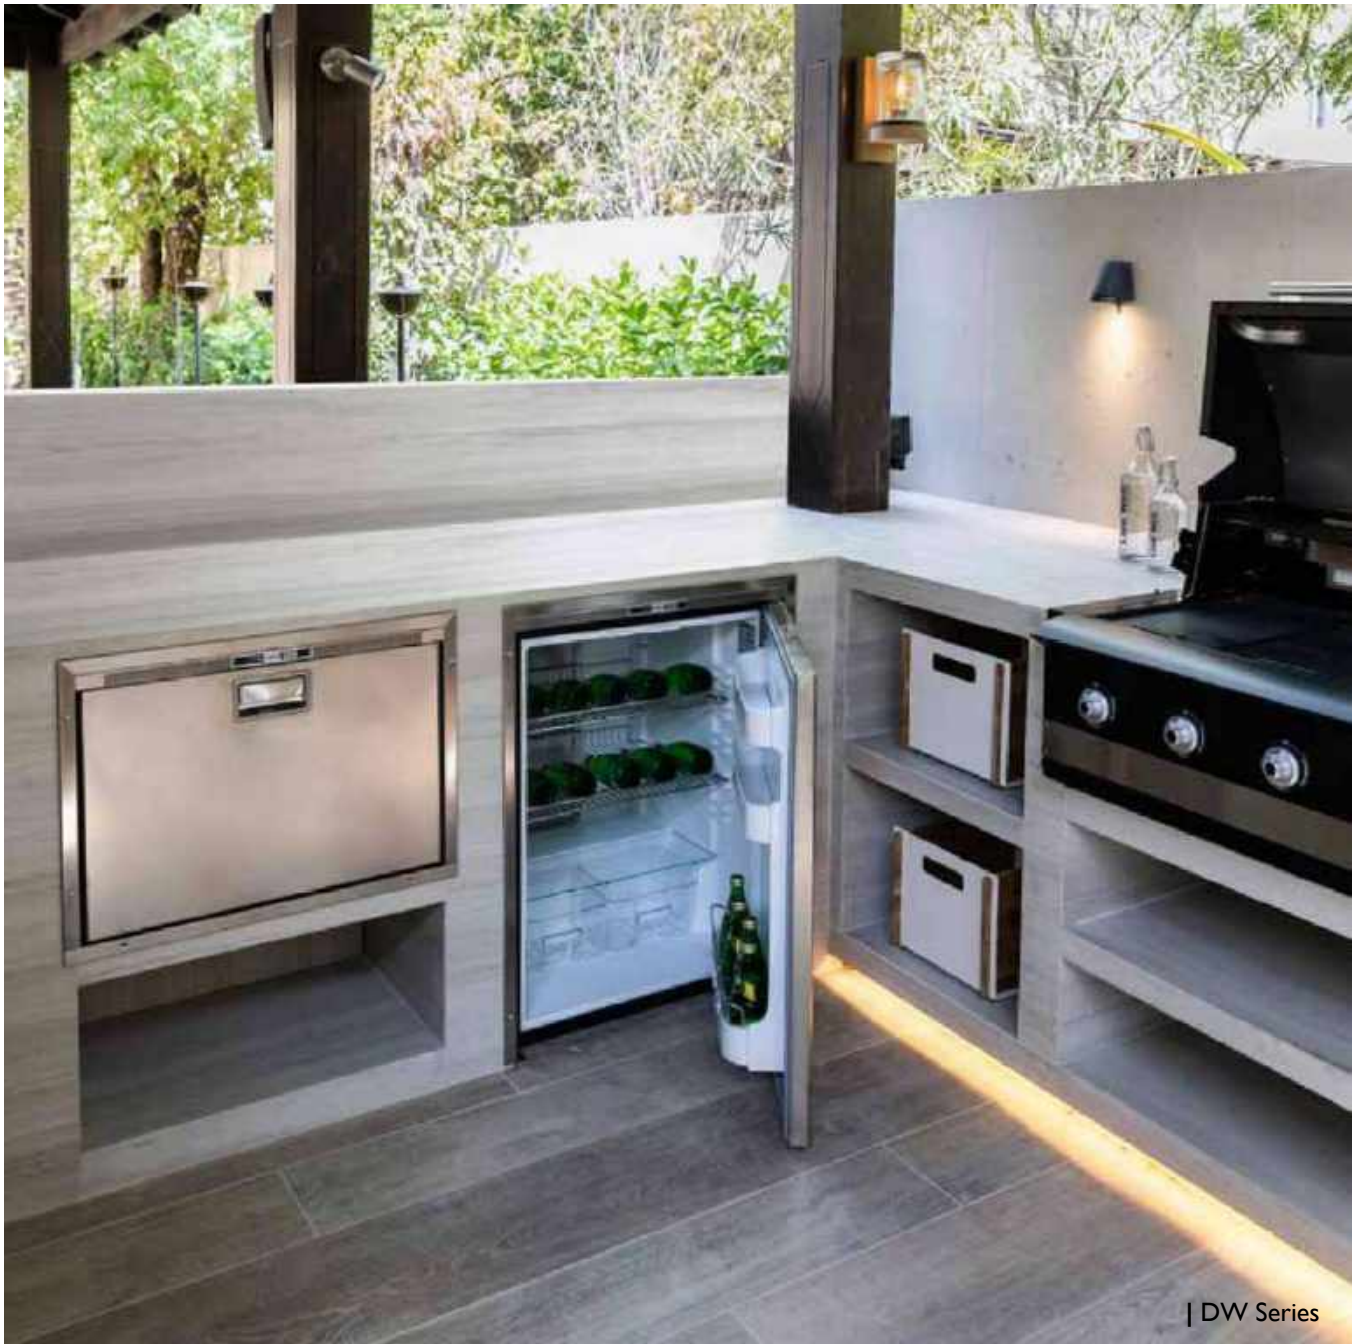

DW180 OCX2

Single Refrigerator
with Interior Light
Waterproof Thermostat with Touch Screen
Steel Lock Positive Latch
Power Supply – AC 220-240V/50HZ
Capacity – 157L
Stainless Steel 316
Nominal Consumption – 45W
3 Star Rated (-18°C in up to 43°C Ambient)
L674 x W561 x H866 mm

CODE	Colour	QAR	USD
VIF-DW70RF-OCX2	Stainless Steel	7720.00	2104.00

CODE	Colour	QAR	USD
VIF-C180-OCX2	Stainless Steel	9080.00	2474.00

| DW Series