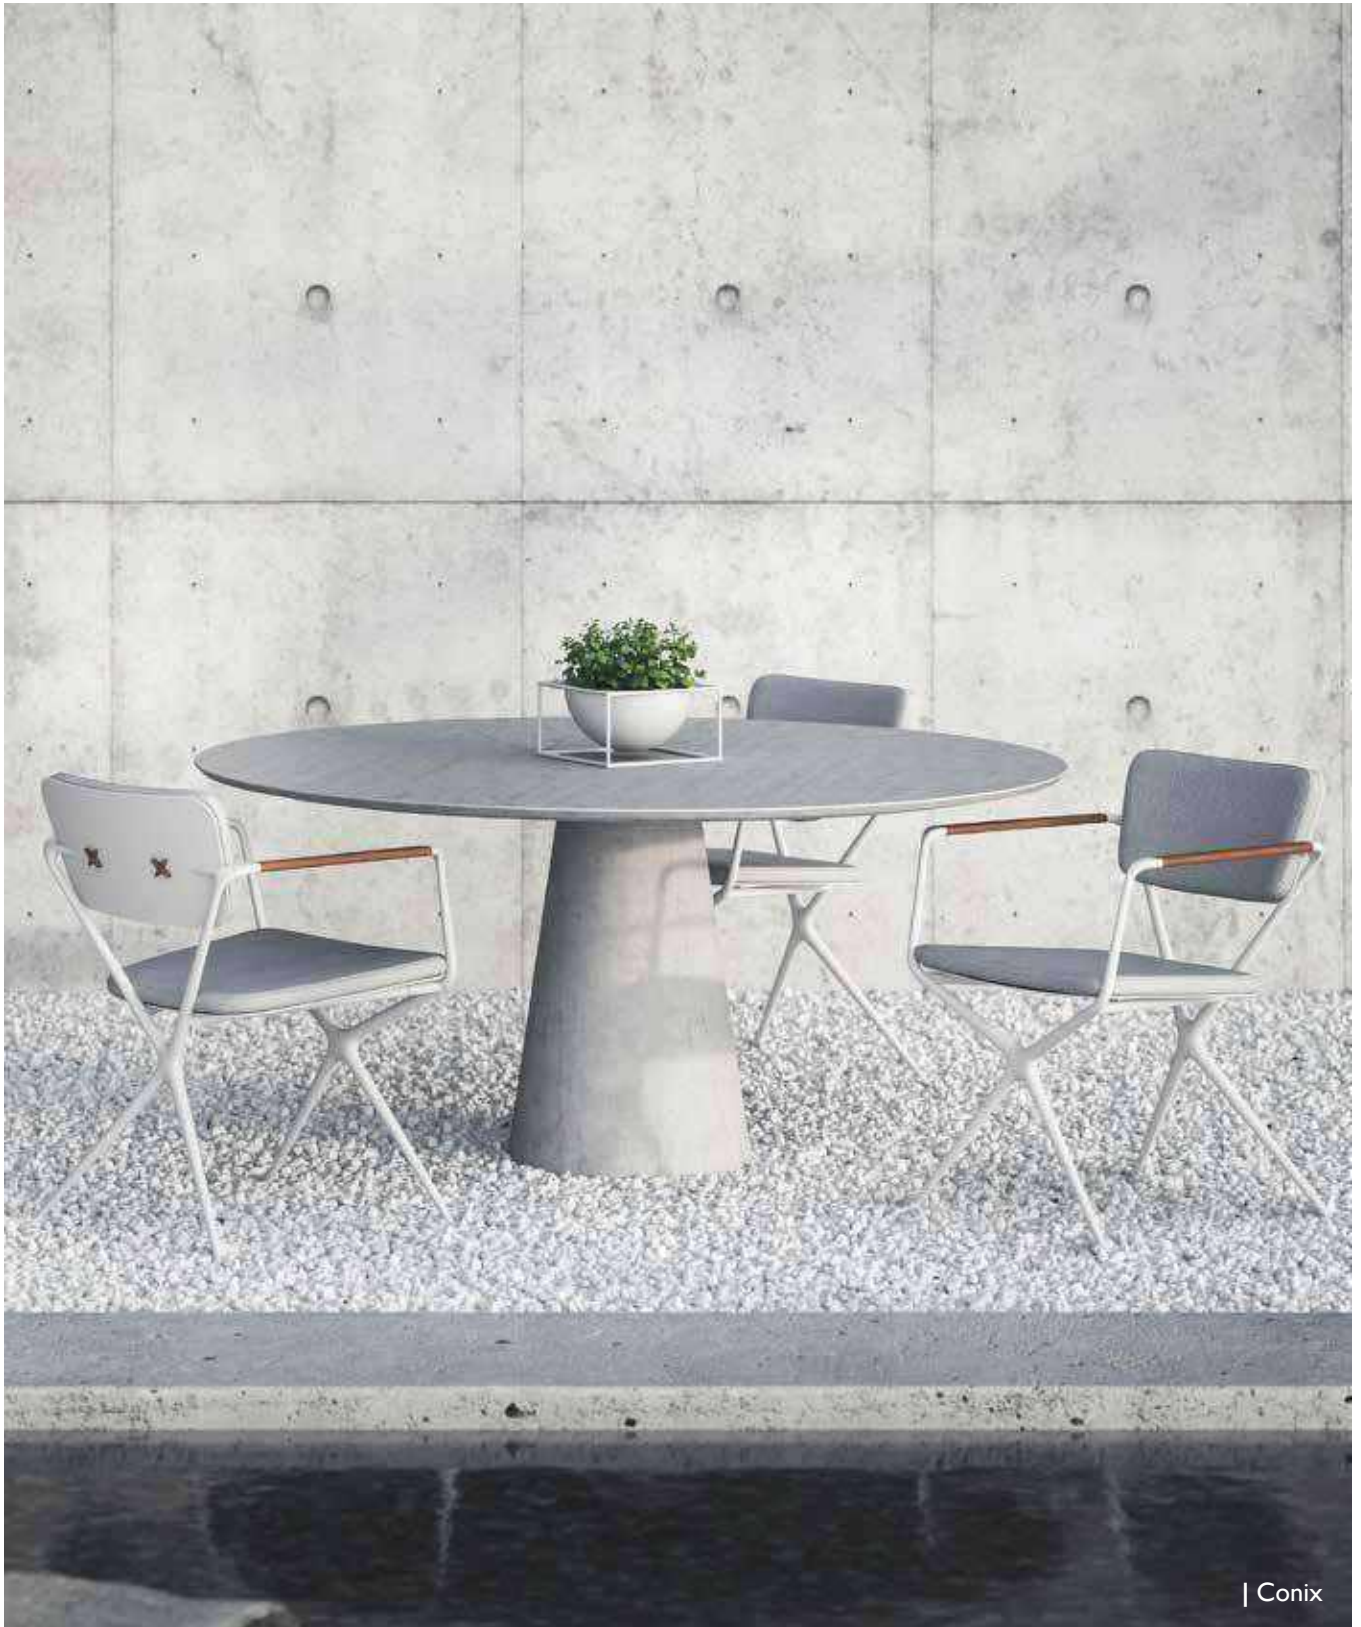

CODE	Colour	QAR	USD
ROB-CNXI60RBBCG	Grey	29680.00	8087.00