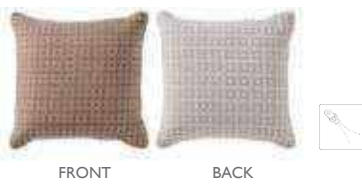

FRONT BACK

CODE	Colour	QAR	USD
BDO-GYM-C15260808AB	Taupe/White	130.00	35.00

Palm
Decorative Cushion
Removable Lining
L450 x W450 mm