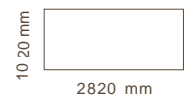

Table Top
Porcelain Slab
6 mm Thickness

Table Top
Porcelain Slab
6 mm Thickness

CODE	Slab Options	QAR	USD
BDO-TOP-DT-2210-C-SP	Statuario Polished	5080.00	1384.00
BDO-TOP-DT-2210-C-MP	Marquinia Polished	5080.00	1384.00
BDO-TOP-DT-2210-C-XX	Other	4500.00	1226.00