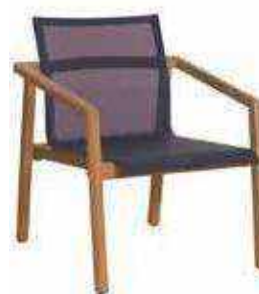

Tekura
Low Armchair
Teak/Batyline
390 mm Seat Height
L600 x W584 x H740 mm