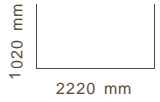

Table Top
Porcelain Slab
6 mm Thickness

Table Top
Porcelain Slab
6 mm Thickness

CODE	Slab Options	QAR	USD
BDO-TOP-DT-2210-C-SP	Statuario Polished	5080.00	1384.00
BDO-TOP-DT-2210-C-MP	Marquinia Polished	5080.00	1384.00
BDO-TOP-DT-2210-C-XX	Other	4500.00	1226.00