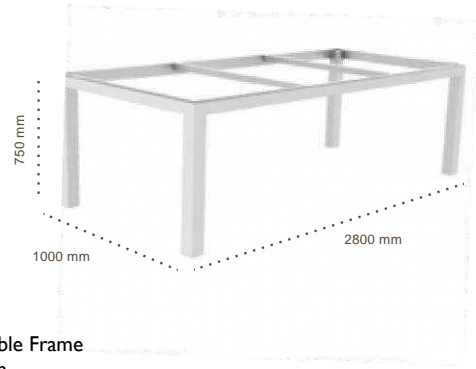

MARQUINIA MATT
(MM)

MATT BLACK
(MB)

Danli
Dining Table Frame
Aluminium

CODE	Colour	QAR	USD
JTK-01-000652	Charcoal	2400.00	654.00
JTK-01-000653	White	2400.00	654.00

Table Top
Porcelain Slab
6 mm Thickness

CODE	Slab Options	QAR	USD
BDO-TOP-DT-2210-C-SP	Statuario Polished	5080.00	1384.00
BDO-TOP-DT-2210-C-MP	Marquinia Polished	5080.00	1384.00
BDO-TOP-DT-2210-C-XX	Other	4500.00	1226.00