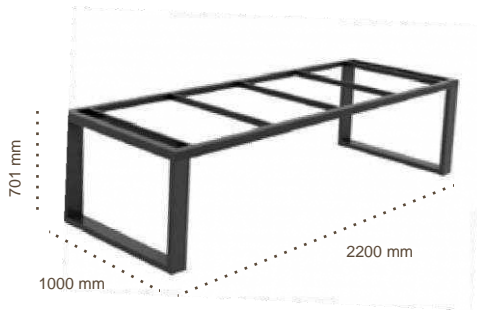

LAURENT MATT
(LU)

MARQUINIA
POLISHED (MP)

MATT BLACK
(MB)

COLOURS:

White

Charcoal

DINING & CAFÉ TABLES

Linate
Dining Table Frame
Aluminium