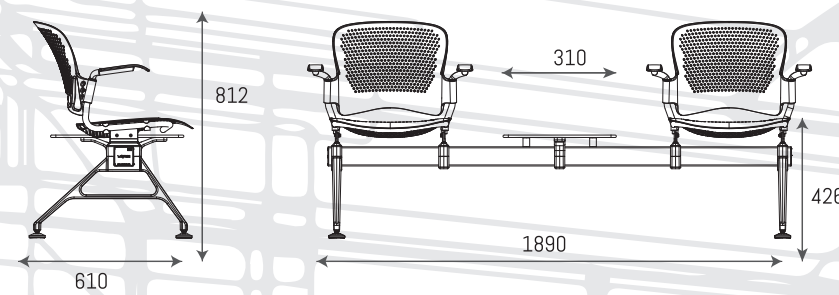

| | |
|----------|---|
| Product | Venus Gang Chair |
| Weight | 30 Kg |
| Variants | 2, 3, 4 & 5 seater available with & without Sidetable |

Backrest

Perfect contour provides ideal lumbar support

Seat

Specifically moulded seat for comfort. Seat & Backrest made of Nylon + 15% Glass Filled material.

Legs & Armrest

Smooth and solid armrest made from pressured Die Cast Aluminium material aids in relaxation.

VENUS GANG CHAIR 2 SEATER - (L / W / H : 1245 / 610 / 812)

VENUS GANG CHAIR 2 SEATER WITH CENTER TABLE - (L / W / H : 1890 / 610 / 812)

VENUS GANG CHAIR 3 SEATER WITH HANDLE - (L / W / H : 1890 / 610 / 812)

VENUS GANG CHAIR 4 SEATER WITH HANDLE - (L / W / H : 2520 / 610 / 812)

VENUS GANG CHAIR 5 SEATER WITH HANDLE - (L / W / H : 3160 / 610 / 812)

Note : Gang chair models are also available with End-To-End Handle option.

* All the measurements are in 'mm'

JUPITER AWE

Sleek, Slender, Neat yet rigid and long lasting. Designed keeping ergonomics and robustness in mind.