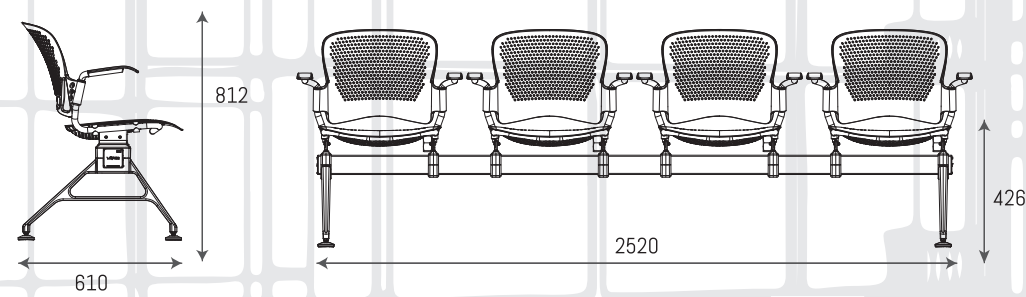

| | |
|----------|---|
| Product | Venus Gang Chair |
| Weight | 30 Kg |
| Variants | 2, 3, 4 & 5 seater available with & without Sidetable |

Backrest

Perfect contour provides ideal lumbar support

Seat

Specifically moulded seat for comfort. Seat & Backrest made of Nylon + 15% Glass Filled material.

Legs & Armrest

Smooth and solid armrest made from pressured Die Cast Aluminium material aids in relaxation.

VENUS GANG CHAIR 2 SEATER - (L / W / H : 1245 / 610 / 812)

VENUS GANG CHAIR 2 SEATER WITH CENTER TABLE - (L / W / H : 1890 / 610 / 812)

VENUS GANG CHAIR 3 SEATER WITH HANDLE - (L / W / H : 1890 / 610 / 812)

VENUS GANG CHAIR 4 SEATER WITH HANDLE - (L / W / H : 2520 / 610 / 812)

VENUS GANG CHAIR 5 SEATER WITH HANDLE - (L / W / H : 3160 / 610 / 812)

Note : Gang chair models are also available with End-To-End Handle option.

* All the measurements are in 'mm'

JUPITER AWE

Sleek, Slender, Neat yet rigid and long lasting. Designed keeping ergonomics and robustness in mind.