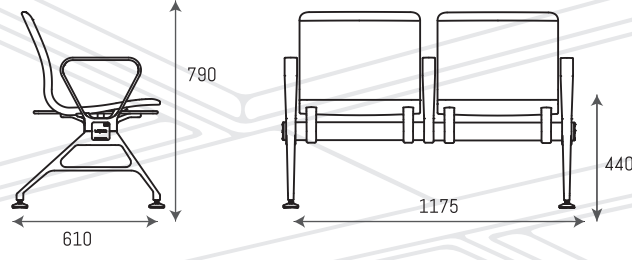

JUPITER AWE 2 SEATER - (L / W / H : 1175 / 610 / 790)

JUPITER AWE 2 SEATER WITH CENTER TABLE - (L / W / H : 1730 / 610 / 790)

JUPITER AWE 3 SEATER WITH HANDLE - (L / W / H : 1730 / 610 / 790)

JUPITER AWE 4 SEATER WITH HANDLE - (L / W / H : 2285 / 610 / 790)

JUPITER AWE 5 SEATER WITH HANDLE - (L / W / H : 2840 / 610 / 790)

Note : Gang chair models are also available with End-To-End Handle option.

* All the measurements are in 'mm'

Kathirnaickenpalayam Road, Thoppampatti Post,
Coimbatore - 641 017, Tamil Nadu, India.

| | |
|----------|---|
| Product | Venus Gang Chair |
| Weight | 30 Kg |
| Variants | 2, 3, 4 & 5 seater available with & without Sidetable |

Backrest

Perfect contour provides ideal lumbar support

Seat

Specifically moulded seat for comfort. Seat & Backrest made of Nylon + 15% Glass Filled material.

VENUS GANG CHAIR 3 SEATER WITH HANDLE - (L / W / H : 1890 / 610 / 812)

VENUS GANG CHAIR 4 SEATER WITH HANDLE - (L / W / H : 2520 / 610 / 812)

VENUS GANG CHAIR 5 SEATER WITH HANDLE - (L / W / H : 3160 / 610 / 812)