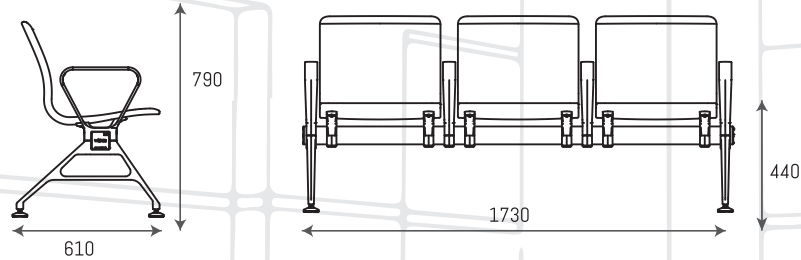

JUPITER AWE 2 SEATER - (L / W / H : 1175 / 610 / 790)

JUPITER AWE 2 SEATER WITH CENTER TABLE - (L / W / H : 1730 / 610 / 790)

JUPITER AWE 3 SEATER WITH HANDLE - (L / W / H : 1730 / 610 / 790)

JUPITER AWE 4 SEATER WITH HANDLE - (L / W / H : 2285 / 610 / 790)

JUPITER AWE 5 SEATER WITH HANDLE - (L / W / H : 2840 / 610 / 790)

Note : Gang chair models are also available with End-To-End Handle option.

* All the measurements are in 'mm'

Kathirnaickenpalayam Road, Thoppampatti Post,
Coimbatore - 641 017, Tamil Nadu, India.

| | |
|----------|---|
| Product | Venus Gang Chair |
| Weight | 30 Kg |
| Variants | 2, 3, 4 & 5 seater available with & without Sidetable |

Backrest

Perfect contour provides ideal lumbar support

Seat

Specifically moulded seat for comfort. Seat & Backrest made of Nylon + 15% Glass Filled material.

VENUS GANG CHAIR 3 SEATER WITH HANDLE - (L / W / H : 1890 / 610 / 812)

VENUS GANG CHAIR 4 SEATER WITH HANDLE - (L / W / H : 2520 / 610 / 812)

VENUS GANG CHAIR 5 SEATER WITH HANDLE - (L / W / H : 3160 / 610 / 812)