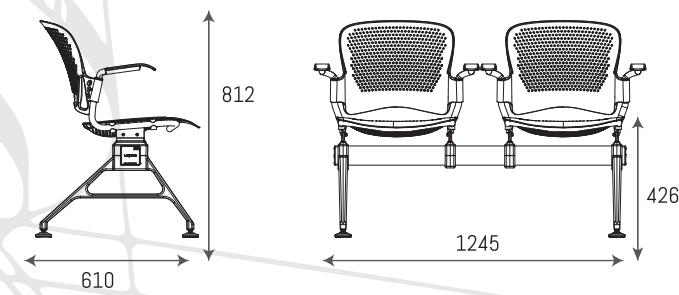

JUPITER AWE 5 SEATER WITH HANDLE - (L / W / H : 2840 / 610 / 790)

Note : Gang chair models are also available with End-To-End Handle option.

* All the measurements are in 'mm'

Kathirnaickenpalayam Road, Thoppampatti Post,
Coimbatore - 641 017, Tamil Nadu, India.

| | |
|----------|---|
| Product | Venus Gang Chair |
| Weight | 30 Kg |
| Variants | 2, 3, 4 & 5 seater available with & without Sidetable |

Backrest

Perfect contour provides ideal lumbar support

Seat

Specifically moulded seat for comfort. Seat & Backrest made of Nylon + 15% Glass Filled material.

Legs & Armrest

Smooth and solid armrest made from pressured Die Cast Aluminium material aids in relaxation.

VENUS GANG CHAIR 2 SEATER - (L / W / H : 1245 / 610 / 812)

VENUS GANG CHAIR 2 SEATER WITH CENTER TABLE - (L / W / H : 1890 / 610 / 812)

VENUS GANG CHAIR 3 SEATER WITH HANDLE - (L / W / H : 1890 / 610 / 812)

VENUS GANG CHAIR 4 SEATER WITH HANDLE - (L / W / H : 2520 / 610 / 812)

VENUS GANG CHAIR 5 SEATER WITH HANDLE - (L / W / H : 3160 / 610 / 812)