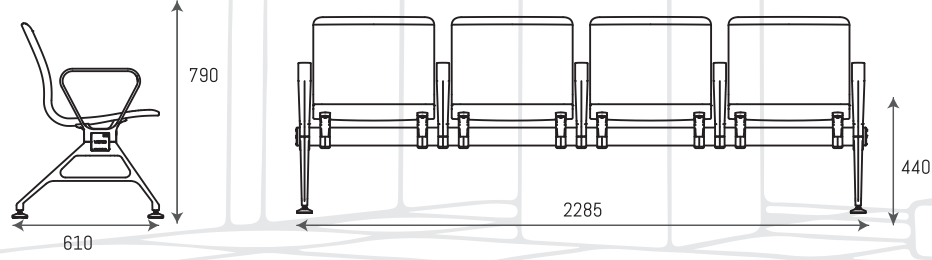

JUPITER AWE 2 SEATER - (L / W / H : 1175 / 610 / 790)

JUPITER AWE 2 SEATER WITH CENTER TABLE - (L / W / H : 1730 / 610 / 790)

JUPITER AWE 3 SEATER WITH HANDLE - (L / W / H : 1730 / 610 / 790)

JUPITER AWE 4 SEATER WITH HANDLE - (L / W / H : 2285 / 610 / 790)

JUPITER AWE 5 SEATER WITH HANDLE - (L / W / H : 2840 / 610 / 790)

Note : Gang chair models are also available with End-To-End Handle option.

* All the measurements are in 'mm'

Kathirnaickenpalayam Road, Thoppampatti Post,
Coimbatore - 641 017, Tamil Nadu, India.

| | |
|----------|---|
| Product | Venus Gang Chair |
| Weight | 30 Kg |
| Variants | 2, 3, 4 & 5 seater available with & without Sidetable |

Backrest

Perfect contour provides ideal lumbar support

Seat

Specifically moulded seat for comfort. Seat & Backrest made of Nylon + 15% Glass Filled material.

| | |
|----------|---|
| Product | Jupiter AWE |
| Weight | 53 Kg |
| Variants | 2, 3, 4 & 5 seater available with & without Sidetable |

Design

Simple yet elegant design that meets quality and comfort

Material