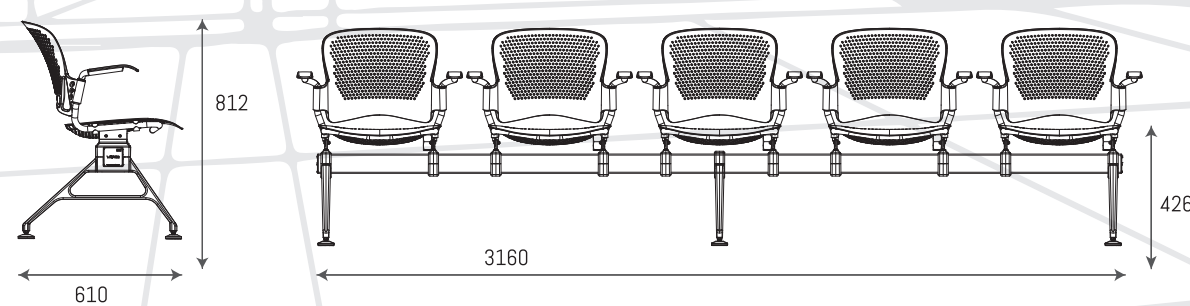

| | |
|----------|---|
| Product | Venus Gang Chair |
| Weight | 30 Kg |
| Variants | 2, 3, 4 & 5 seater available with & without Sidetable |

Backrest

Perfect contour provides ideal lumbar support

Seat

Specifically moulded seat for comfort. Seat & Backrest made of Nylon + 15% Glass Filled material.

Legs & Armrest

Smooth and solid armrest made from pressured Die Cast Aluminium material aids in relaxation.

VENUS GANG CHAIR 2 SEATER - (L / W / H : 1245 / 610 / 812)

VENUS GANG CHAIR 2 SEATER WITH CENTER TABLE - (L / W / H : 1890 / 610 / 812)

VENUS GANG CHAIR 3 SEATER WITH HANDLE - (L / W / H : 1890 / 610 / 812)

VENUS GANG CHAIR 4 SEATER WITH HANDLE - (L / W / H : 2520 / 610 / 812)

VENUS GANG CHAIR 5 SEATER WITH HANDLE - (L / W / H : 3160 / 610 / 812)

Note : Gang chair models are also available with End-To-End Handle option.

* All the measurements are in 'mm'

JUPITER AWE

Sleek, Slender, Neat yet rigid and long lasting. Designed keeping ergonomics and robustness in mind.