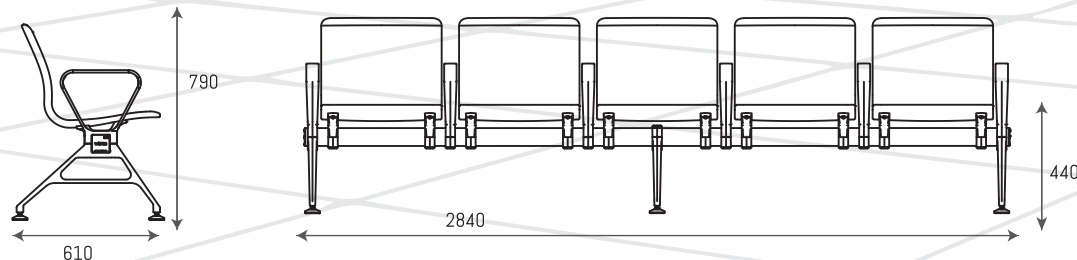

JUPITER AWE 2 SEATER - (L / W / H : 1175 / 610 / 790)

JUPITER AWE 2 SEATER WITH CENTER TABLE - (L / W / H : 1730 / 610 / 790)

JUPITER AWE 3 SEATER WITH HANDLE - (L / W / H : 1730 / 610 / 790)

JUPITER AWE 4 SEATER WITH HANDLE - (L / W / H : 2285 / 610 / 790)

JUPITER AWE 5 SEATER WITH HANDLE - (L / W / H : 2840 / 610 / 790)

Note : Gang chair models are also available with End-To-End Handle option.

* All the measurements are in 'mm'

Kathirnaickenpalayam Road, Thoppampatti Post,
Coimbatore - 641 017, Tamil Nadu, India.

| | |
|----------|---|
| Product | Venus Gang Chair |
| Weight | 30 Kg |
| Variants | 2, 3, 4 & 5 seater available with & without Sidetable |

Backrest

Perfect contour provides ideal lumbar support

Seat

Specifically moulded seat for comfort. Seat & Backrest made of Nylon + 15% Glass Filled material.

| | |
|----------|---|
| Product | Jupiter AWE |
| Weight | 53 Kg |
| Variants | 2, 3, 4 & 5 seater available with & without Sidetable |

Design

Simple yet elegant design that meets quality and comfort

Material