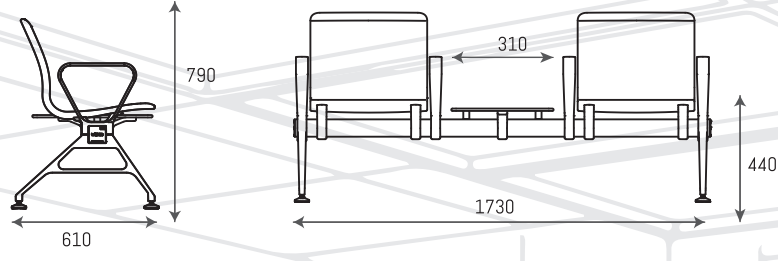

JUPITER AWE 2 SEATER - (L / W / H : 1175 / 610 / 790)

JUPITER AWE 2 SEATER WITH CENTER TABLE - (L / W / H : 1730 / 610 / 790)

JUPITER AWE 3 SEATER WITH HANDLE - (L / W / H : 1730 / 610 / 790)

JUPITER AWE 4 SEATER WITH HANDLE - (L / W / H : 2285 / 610 / 790)

JUPITER AWE 5 SEATER WITH HANDLE - (L / W / H : 2840 / 610 / 790)

Note : Gang chair models are also available with End-To-End Handle option.

* All the measurements are in 'mm'

Kathirnaickenpalayam Road, Thoppampatti Post,
Coimbatore - 641 017, Tamil Nadu, India.

| | |
|----------|---|
| Product | Venus Gang Chair |
| Weight | 30 Kg |
| Variants | 2, 3, 4 & 5 seater available with & without Sidetable |

Backrest

Perfect contour provides ideal lumbar support

Seat

Specifically moulded seat for comfort. Seat & Backrest made of Nylon + 15% Glass Filled material.

| | |
|----------|---|
| Product | Jupiter AWE |
| Weight | 53 Kg |
| Variants | 2, 3, 4 & 5 seater available with & without Sidetable |

Design

Simple yet elegant design that meets quality and comfort

Material