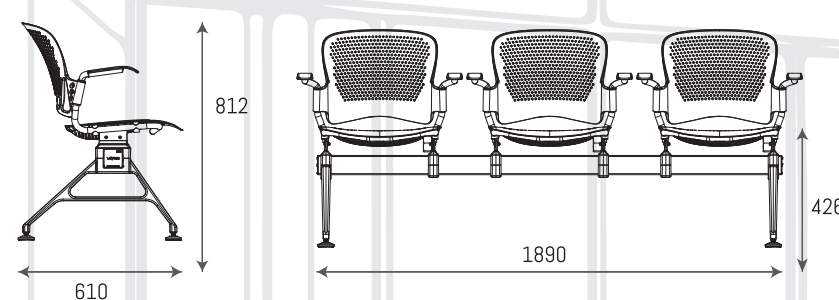

| | |
|----------|---|
| Product | Venus Gang Chair |
| Weight | 30 Kg |
| Variants | 2, 3, 4 & 5 seater available with & without Sidetable |

Backrest

Perfect contour provides ideal lumbar support

Seat

Specifically moulded seat for comfort. Seat & Backrest made of Nylon + 15% Glass Filled material.

Legs & Armrest

Smooth and solid armrest made from pressured Die Cast Aluminium material aids in relaxation.

VENUS GANG CHAIR 2 SEATER - (L / W / H : 1245 / 610 / 812)

VENUS GANG CHAIR 2 SEATER WITH CENTER TABLE - (L / W / H : 1890 / 610 / 812)

VENUS GANG CHAIR 3 SEATER WITH HANDLE - (L / W / H : 1890 / 610 / 812)

VENUS GANG CHAIR 4 SEATER WITH HANDLE - (L / W / H : 2520 / 610 / 812)

VENUS GANG CHAIR 5 SEATER WITH HANDLE - (L / W / H : 3160 / 610 / 812)

Note : Gang chair models are also available with End-To-End Handle option.

* All the measurements are in 'mm'

JUPITER AWE

Sleek, Slender, Neat yet rigid and long lasting. Designed keeping ergonomics and robustness in mind.