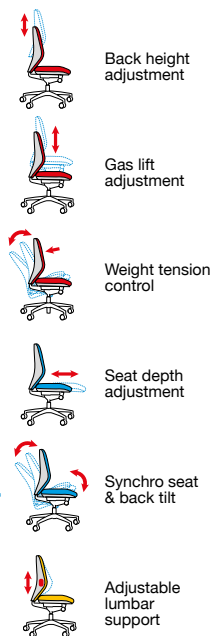

Overall width **635**
Overall depth **600**
Overall height **1000-1090**
Seat width **500**
Seat depth **500**
Seat height **460-550**
Back width **460**
Back height **560**
Arm height from floor **600-820**

Overall width **680**
Overall depth **700**
Overall height **1140-1280**
Seat width **505**
Seat depth **420-480**
Seat height **460-550**
Back width **515**
Back height **600-650**
Arm height from floor **660-910**

Black air mesh seat
with black mesh back

Code **EL5300K2-K** **Arm type** 3D adjustable arms **RRP** **£840**

3
Years
WARRANTY

150
KG

Sway

The Sway operator chair provides harmony between form and function. Sway is all about encouraging movement, with a unique dynamic mechanism that allows for side-to-side movement, which helps users with twisting into unnatural positions to grab something just out of reach.

Overall width **690**
Overall depth **600**
Overall height **1045-1125**
Seat width **500**
Seat depth **500**
Seat height **460-540**
Back width **435**
Back height **675**
Arm height from floor **640-790**