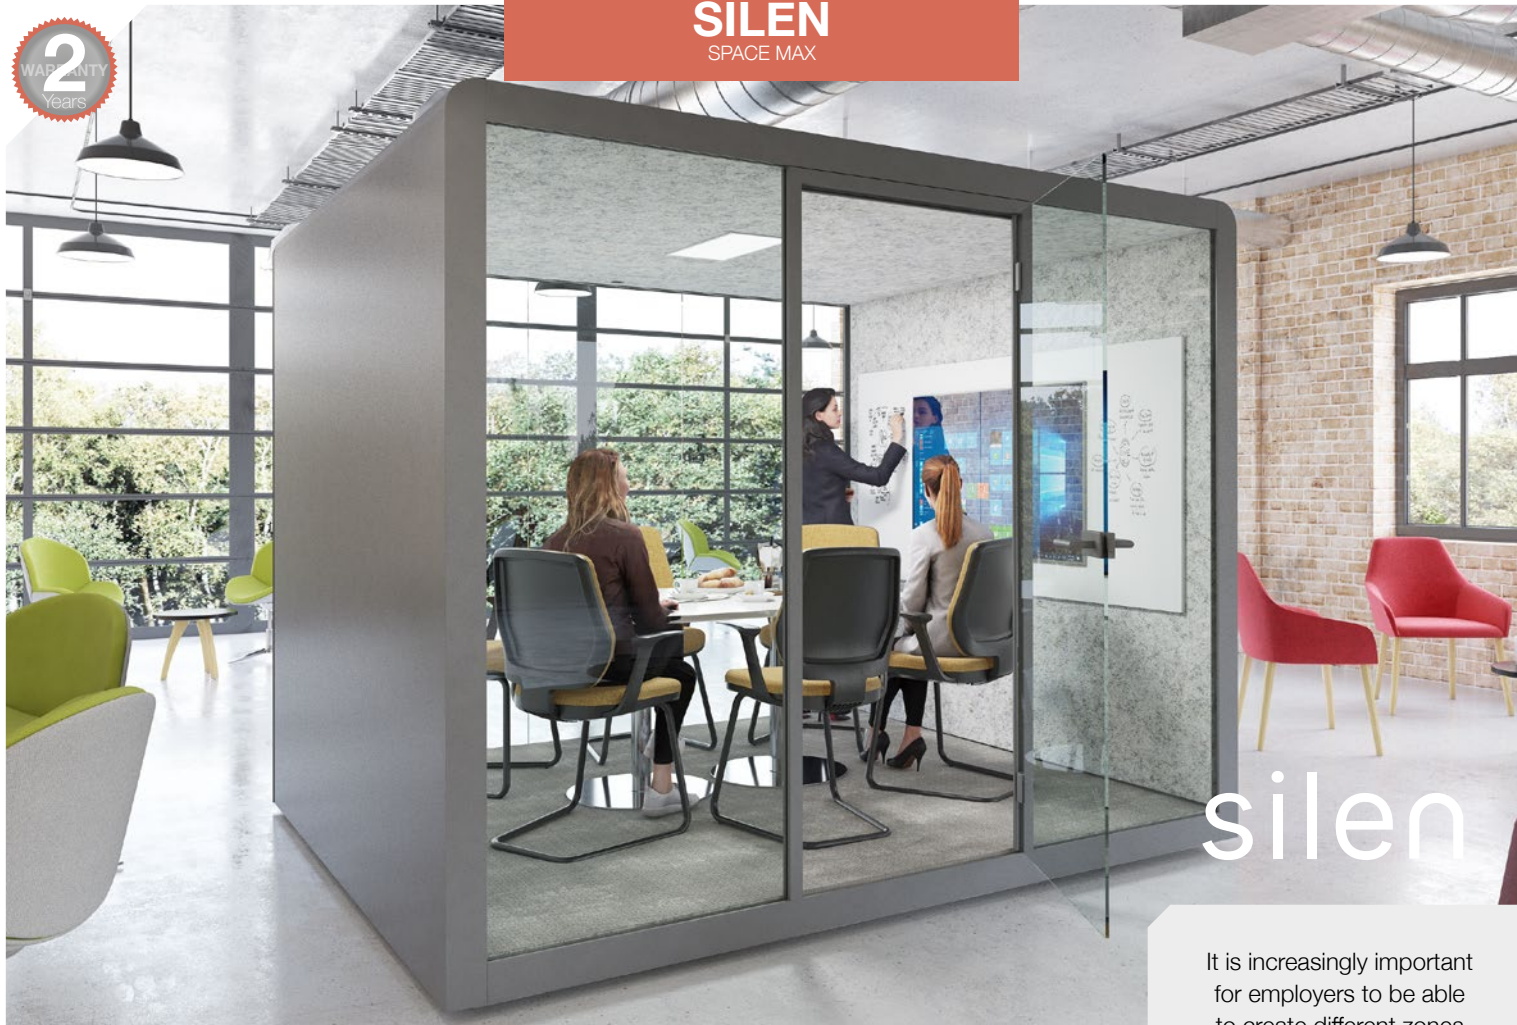

2
WARRANTY
Years

SILEN

SPACE MAX

silen

It is increasingly important for employers to be able to create different zones for different types of work and each has a different acoustic requirement. Silen 6 comes with plenty of room for creative teams and working groups to embark on wild idea expeditions. The modular structure also means that you can quickly change your space size when you need it.

For thinking big with internal fabric and carpet options to suit your requirements

Shipped flat-packed in a crate with quick installation from our experienced team

Available with covid-secure anti-bacterial options and designed with your safety in mind

Ideal for meeting table with chairs for a group meeting or presentation

Specification

Internal Dimensions

2600 w

2360 h

2290 d

Weight

KG 1500kg

Sound Insulation

41dB

Air Circulation

More than 155 L/S

Power

UK socket & USB