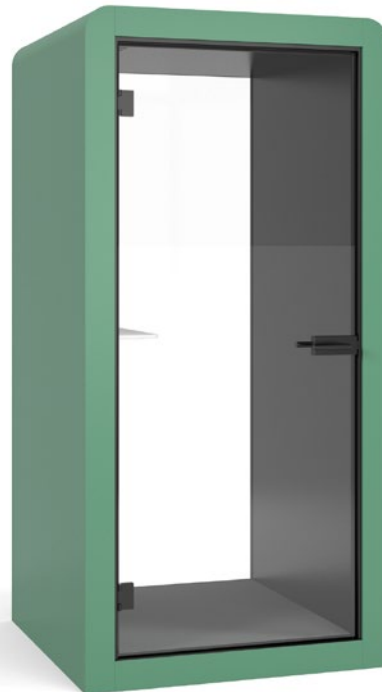

# SILEN

ACOUSTIC HUB - SPACE 1

2  
WARRANTY  
Years

silen

Privacy can be difficult to find in a modern, open plan office. Silen 1 puts your workspace to most efficient use by creating an island of silence in an open office. The phone booth has one of the largest interior footprints on the market, featuring a built-in laptop table with a ferrous metal back, this acoustic pod is perfect for individual work and phone calls.

Telephone booth adequate for one person for a call or to work privately

Use the retractable castors to move the hub and level with the adjustable feet

Silent ventilation with air flow of 27L/S – up to 25% more than competitors

Ideal for a stool to make uninterrupted phone and video calls