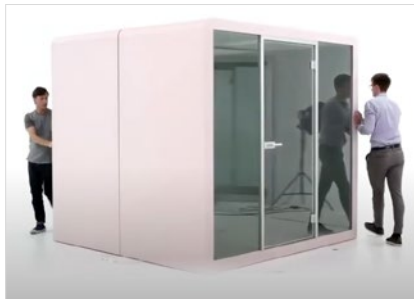

It's got wheels – for easy and quick relocation