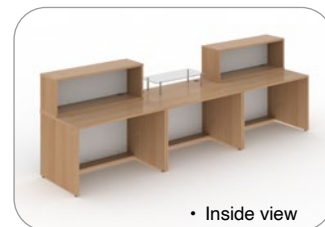

Denver Large Straight Reception Unit

CONTAINS

- 1 x **RU8GS-S** - Straight glass shelf 790mm
- 2 x **RU12H** - Straight top unit 1200mm
- 3 x **RU12D** - Straight base unit 1200mm

CODE	W	D	H	RRP
DVB06	3600	800	1172	£1920

Please add unit colour when ordering eg. **DVB04** in Beech/White = **DVB04-BWH**