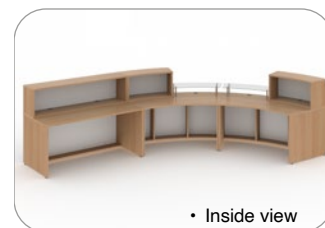

CODE	W	D	H	RRP
DVB03	3200	2000	1172	£3161

Beech (B)

Beech/White (BWH)

Please add unit colour when ordering eg. **DVB01** in Beech = **DVB01-B**

Denver Extra Large Curved Reception Unit

CONTAINS

- 2 x **RU8GS-C** - Curved glass shelf 790mm
- 2 x **RUHC8H** - 45° curved top unit 800mm
- 1 x **RU16H** - Straight top unit 1600mm
- 1 x **RU16D** - Straight base unit 1600mm
- 2 x **RUHC18D** - 45° curved base unit 1800mm