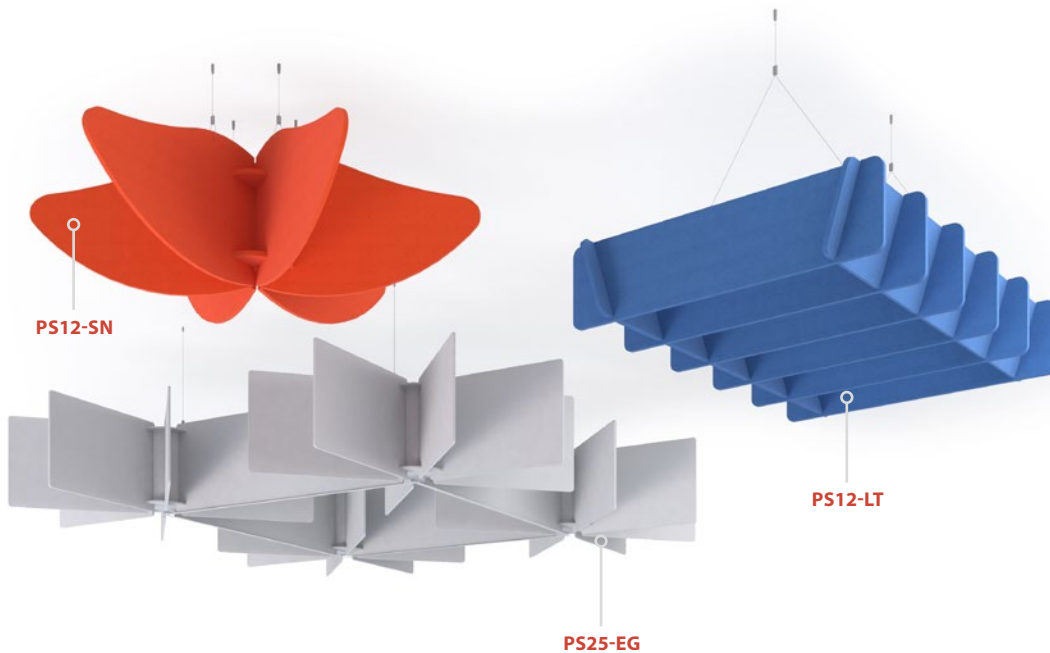

SUN

CODE	W	D	H	MTO
PS12-SN	1200	1200	300	£1351

ECHO GRID

CODE	W	D	H	MTO
PS25-EG	2500	2500	300	£1413