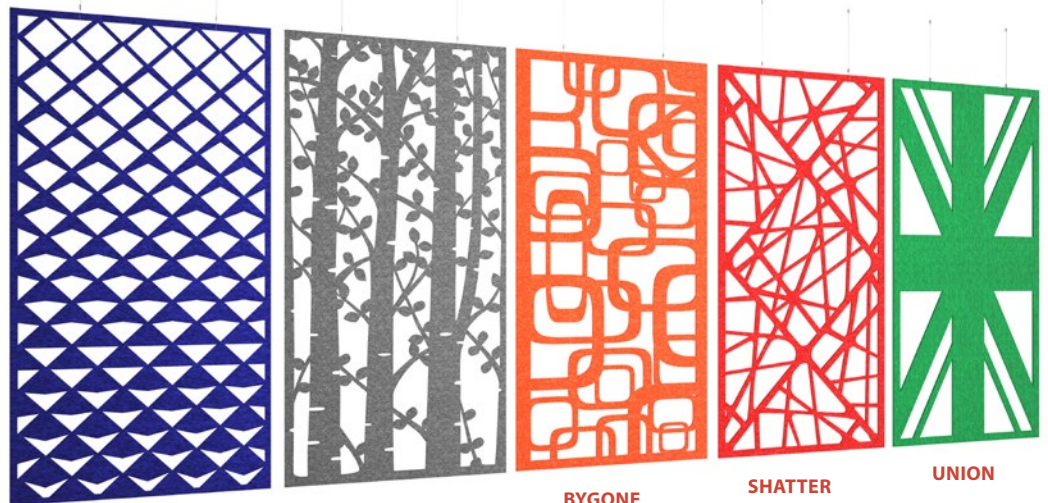

MTO

5 week
lead time

PIANO ACOUSTICS

PIANO CHORDS

The simplistic beauty of the Piano Chords hanging acoustic panels is that they are available in five unique natural and geometric designs with a selection of colours, styles, and endless design possibilities. Piano Chords are hung from the ceiling with brackets and act as a dividing curtain to provide the necessary combination of sound absorption and attenuation to control noise in interior environments.

Can be mixed and matched to create unique designs and add colour

Lightweight and easy to fit to ceilings with supplied fittings

Seamless combination of acoustics and aesthetics with 5 pattern options

Ideal for absorbing sound in open plan office environments