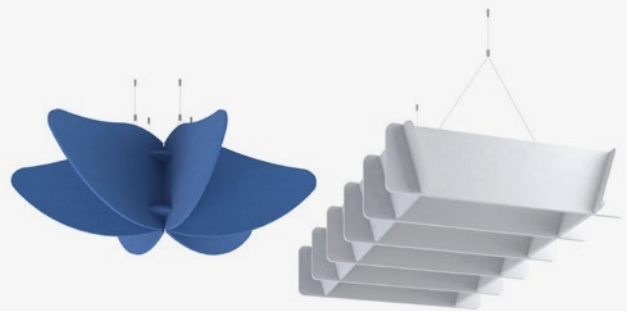

PIANO SCALES PAGE 165

FINISHES