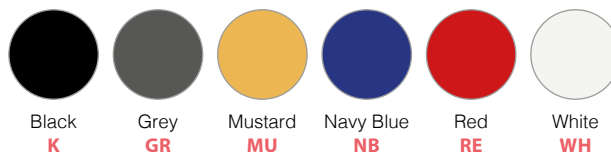

Code	Description	RRP
STR601C	Chrome sled frame	£315
STR604W	Natural oak frame	£380