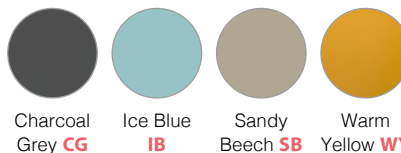

Roscoe metal legs

Roscoe's tapered contours and curved seat and back design deliver a refined aesthetic that is built for long-lasting function. Choose from 4 designer colors with coordinating matching arms, with or without seat pad, making them ideal for cafes, office kitchens, dining halls - anywhere elegant, durable seating is needed.

Overall width **530**
Overall depth **480**
Overall height **1100**
Seat width **430**
Seat depth **370**
Seat height **760**
Back width **450**
Back height **340**

Code	Description	RRP	Band A	Band B	Band C	Band D	Band E
ROS02-HS	No arms	£334	£401	£432	£462	£492	£524
ROS02-HSA	Fixed arms	£371	£432	£462	£492	£524	£554

Seat pad