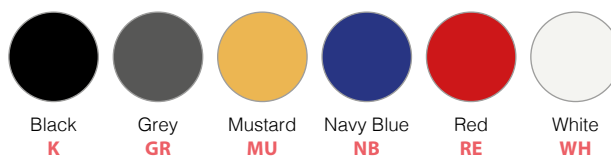

Code	Description	Band A	Band B	Band C	Band D	Band E
STR601C	Chrome sled frame	£400	£420	£440	£450	£465
STR604W	Natural oak frame	£421	£435	£446	£459	£471

Fabric Seat