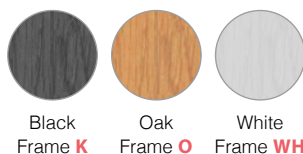

Code	Description	Band A	Band B	Band C	Band D	Band E
REM-HS	No arms	£677	£708	£738	£769	£800
REM-HSA	Fixed arms	£769	£800	£830	£860	£893