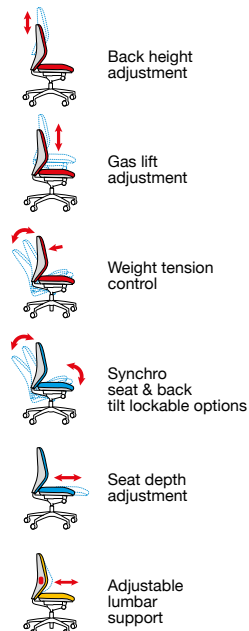

Overall width **490**
Overall depth **640**
Overall height **960-1085**
Seat width **490**
Seat depth **480**
Seat height **480-550**
Back width **460**
Back height **530**
Arm height from floor **650-750**

Code	Arm type	RRP
GEM300K2	No arms	£540
GEM301K2	Adjustable arms	£605
GEM302K2	Arms & headrest	£645