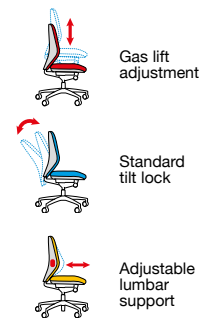

Ronan

The Ronan high mesh back operator chairs are a stylish and practical solution. Available with a black 5 star base Ronan utilises a combination of fabric and breathable mesh in its construction making this chair extremely comfortable for long hours of sitting, especially in the warmer months.

Overall width **630**
Overall depth **590**
Overall height **980-1060**
Seat width **510**
Seat depth **500**
Seat height **450-530**
Back width **480**
Back height **560**
Arm height from floor **660-740**

Black
K **Blue**
B

Code
RON300T1

Arm type
Fixed arms

RRP
£365