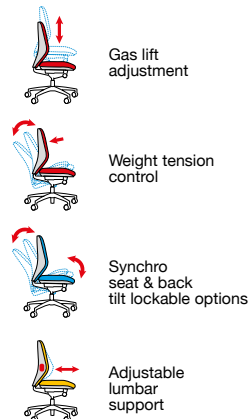

3
WARRANTY
Years

130
KG

Arcade

The design of the Arcade chair draws inspiration from classical yoga positions to make sitting an enjoyable experience at work. The black mesh back complements the light grey frame perfectly and the adjustable lumbar support keeps the user's back in contact with the back of the chair.

Overall width **635**
Overall depth **600**
Overall height **1000-1090**
Seat width **500**
Seat depth **500**
Seat height **460-550**
Back width **460**
Back height **560**
Arm height from floor **705-775**

Code **ARC300T1-G** **Arm type** Adjustable arms **RRP** **£350**

1
WARRANTY
Year

115
KG

Tuscan Mesh

The Tuscan chair has a uniquely shaped back and headrest which ensures the chair adapts to the users back and provides just the right amount of comfort and support. Tuscan has ample cushioning whilst retaining a modern pillow design with sleek contours.

Overall width **690**
Overall depth **600**
Overall height **1150-1250**
Seat width **500**
Seat depth **530**
Seat height **470-570**
Back width **470**
Back height **730**
Arm height from floor **470-660**

Code **TUS300T1** **Arm type** Pivot arms **RRP** **£285**