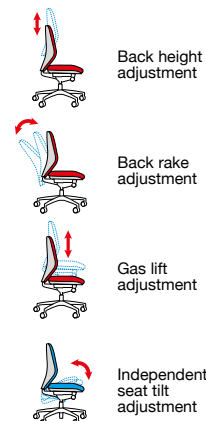

3
WARRANTY
Years

130
KG

Senza

Comfort, reliability and affordability are the key attributes of the Senza operators chair with its curvaceous profile and vast array of options. Equipped with ergonomic features, a high mesh back and padded fabric seat. This operators chair easily provides the comfort needed for a long day at work. EN 1335-1:2000 / EN 1335-2:2009

Overall width **680**
Overall depth **650**
Overall height **950-1080**
Seat width **520**
Seat depth **500**
Seat height **470-600**
Back width **480**
Back height **590**
Arm height from floor **620-750 (SM43), 600-800 (SM44), 470-800 (SM46)**

Code	Arm type	RRP
SM40-000	No arms	£315
SM43-000	Fixed arms	£347
SM44-000	Adjustable arms	£382
SM46-000	Folding arms	£408

2
WARRANTY
Years

130
KG

Jota

The Jota Mesh chair has a sleek design, multiple features and allows the user to enjoy the modern design without compromising on good ergonomic support. The Jota Mesh has a breathable, curved mesh back for increased ventilation, complemented by an upholstered seat for added comfort. EN 1335-1:2000 / EN 1335-2:2009

Overall width **670**
Overall depth **600**
Overall height **970-1090**
Seat width **470**
Seat depth **450**
Seat height **440-560**
Back width **430**
Back height **530**
Arm height from floor **600-730 (VMH11), 580-780 (VMH12)**

Code	Arm type	RRP
VMH10-000	No arms	£250
VMH11-000	Fixed arms	£270
VMH12-000	Adjustable arms	£295