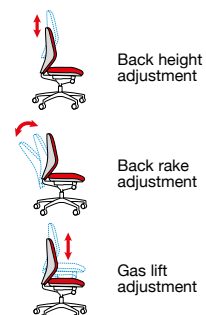

3
WARRANTY
Years

130
KG

Senza

Comfort, reliability and affordability are the key attributes of the Senza operators chair with its curvaceous profile and vast array of options. Equipped with ergonomic features, a high mesh back and padded fabric seat. This operators chair easily provides the comfort needed for a long day at work. EN 1335-1:2000 / EN 1335-2:2009

Overall width **680**
Overall depth **650**
Overall height **950-1080**
Seat width **520**
Seat depth **500**
Seat height **470-600**
Back width **480**
Back height **590**
Arm height from floor **620-750 (SM43), 600-800 (SM44), 470-800 (SM46)**

Code	Arm type	RRP
SM40-000	No arms	£315
SM43-000	Fixed arms	£347
SM44-000	Adjustable arms	£382
SM46-000	Folding arms	£408

2
WARRANTY
Years

130
KG

Jota

The Jota Mesh chair has a sleek design, multiple features and allows the user to enjoy the modern design without compromising on good ergonomic support. The Jota Mesh has a breathable, curved mesh back for increased ventilation, complemented by an upholstered seat for added comfort. EN 1335-1:2000 / EN 1335-2:2009

Overall width **670**
Overall depth **600**
Overall height **970-1090**
Seat width **470**
Seat depth **450**
Seat height **440-560**
Back width **430**
Back height **530**
Arm height from floor **600-730 (VMH11), 580-780 (VMH12)**

Code	Arm type	RRP
VMH10-000	No arms	£250
VMH11-000	Fixed arms	£270
VMH12-000	Adjustable arms	£295