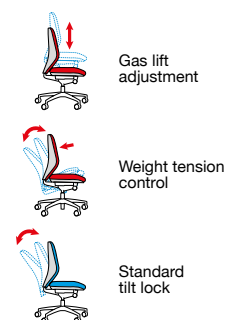

3
WARRANTY
Years

130
KG

Arcade

The design of the Arcade chair draws inspiration from classical yoga positions to make sitting an enjoyable experience at work. The black mesh back complements the light grey frame perfectly and the adjustable lumbar support keeps the user's back in contact with the back of the chair.

Overall width **635**
Overall depth **600**
Overall height **1000-1090**
Seat width **500**
Seat depth **500**
Seat height **460-550**
Back width **460**
Back height **560**
Arm height from floor **705-775**

Code **ARC300T1-G** **Arm type** Adjustable arms **RRP** **£350**

1
WARRANTY
Year

115
KG

Tuscan Mesh

The Tuscan chair has a uniquely shaped back and headrest which ensures the chair adapts to the users back and provides just the right amount of comfort and support. Tuscan has ample cushioning whilst retaining a modern pillow design with sleek contours.

Overall width **690**
Overall depth **600**
Overall height **1150-1250**
Seat width **500**
Seat depth **530**
Seat height **470-570**
Back width **470**
Back height **730**
Arm height from floor **470-660**

Code **TUS300T1** **Arm type** Pivot arms **RRP** **£285**