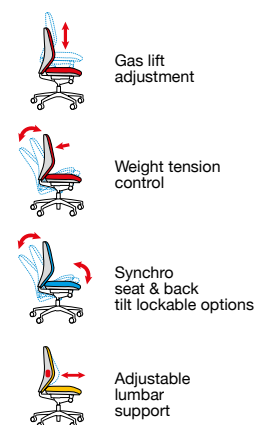

Sandro

Sandro represents the modern style of mesh seating offering a refinement of function, comfort and style. The air mesh fabric waterfall seat, chrome detailing and stylish mesh back design make it a perfect fit for offices and workstations where users can sit in comfort for long periods.

Overall width **660**
Overall depth **660**
Overall height **1235-1335**
Seat width **520**
Seat depth **500**
Seat height **450-550**
Back width **480**
Back height **720-780**
Arm height from floor **660-760**

Code	Arm type	RRP
SND300K2-K	Adjustable arms	£430