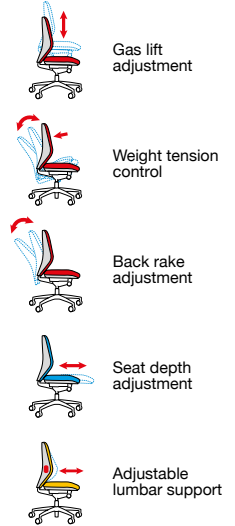

1
WARRANTY
Year

130
KG

Napier

The Napier operator chair provides exceptional back support through their open mesh-back construction and steel frame. The designer mesh seat, pivot arms and padded arm pads offer responsive movement and immediate comfort for collaborative work spaces, and a wide variety of applications.

Overall width **650**
Overall depth **595**
Overall height **1040-1120**
Seat width **490**
Seat depth **500**
Seat height **500-580**
Back width **465**
Back height **580**
Arm height from floor **690-770**

Black air mesh seat
with black mesh back

Code
NAP300T1

Arm type
Pivot arms

RRP
£420