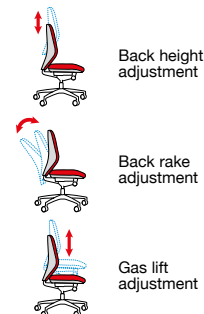

3
WARRANTY
Years

130
KG

Altino - 3 Lever

At first glance, the signature that marks out the Altino chair is its outline, which is simplified and refined into an integrative and dynamic curve in the lumbar region. Altino integrates a contoured design that ensures consistent support to your back with a seat slide that provides balanced support and movement. EN 1335-1:2000 / EN 1335-2:2009

Overall width **670**
Overall depth **600**
Overall height **970-1090**
Seat width **470**
Seat depth **450**
Seat height **440-560**
Back width **430**
Back height **530**
Arm height from floor **600-730 (AH21), 580-780 (AH22)**

Black
BLK

Blue
BLU

Code	Arm type	RRP
AH20-050	No arms	£292
AH21-050	Fixed arms	£312
AH22-050	Adjustable arms	£342

3
WARRANTY
Years

130
KG

Altino - 2 Lever

With its clean, modern styling, Altino is guaranteed to provide a contemporary feel to any office environment, due to the multi functions and ergonomic design of the chair. The sculptured moulded foam seat combines with the breathable mesh back to keep users cool and comfortable. EN 1335-1:2000 / EN 1335-2:2009

Overall width **670**
Overall depth **600**
Overall height **970-1090**
Seat width **470**
Seat depth **450**
Seat height **440-560**
Back width **430**
Back height **530**
Arm height from floor **600-730 (AH11), 580-780 (AH12)**

Black
BLK

Blue
BLU

Code	Arm type	RRP
AH10-000	No arms	£210
AH11-000	Fixed arms	£250
AH12-000	Adjustable arms	£275