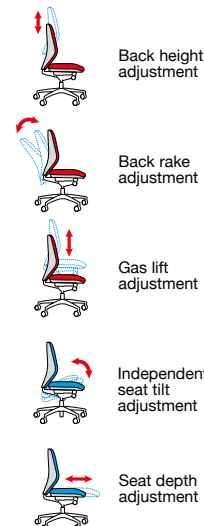

3
WARRANTY
Years

130
KG

Altino - 3 Lever

At first glance, the signature that marks out the Altino chair is its outline, which is simplified and refined into an integrative and dynamic curve in the lumbar region. Altino integrates a contoured design that ensures consistent support to your back with a seat slide that provides balanced support and movement. EN 1335-1:2000 / EN 1335-2:2009

Overall width **670**
Overall depth **600**
Overall height **970-1090**
Seat width **470**
Seat depth **450**
Seat height **440-560**
Back width **430**
Back height **530**
Arm height from floor **600-730 (AH21), 580-780 (AH22)**

Black
BLK

Blue
BLU

Code	Arm type	RRP
AH20-050	No arms	£292
AH21-050	Fixed arms	£312
AH22-050	Adjustable arms	£342

3
WARRANTY
Years

130
KG

Altino - 2 Lever

With its clean, modern styling, Altino is guaranteed to provide a contemporary feel to any office environment, due to the multi functions and ergonomic design of the chair. The sculptured moulded foam seat combines with the breathable mesh back to keep users cool and comfortable. EN 1335-1:2000 / EN 1335-2:2009

Overall width **670**
Overall depth **600**
Overall height **970-1090**
Seat width **470**
Seat depth **450**
Seat height **440-560**
Back width **430**
Back height **530**
Arm height from floor **600-730 (AH11), 580-780 (AH12)**

Black
BLK

Blue
BLU

Code	Arm type	RRP
AH10-000	No arms	£210
AH11-000	Fixed arms	£250
AH12-000	Adjustable arms	£275