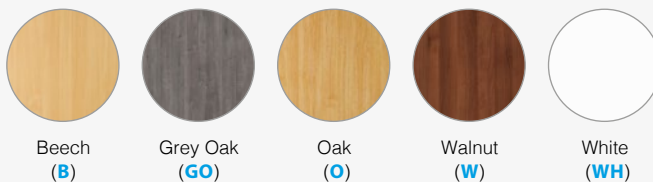

Desktops with cable access ports to feed cables through

FRAMES

WOOD FINISHES

Straight Desks

CODE	W	D	H	RRP
MC608	800	600	725	£294
MC610	1000	600	725	£304
MC612	1200	600	725	£311
MC614	1400	600	725	£323
MC616	1600	600	725	£340