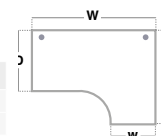

CODE	W	D	H	w	d	RRP
MC16ERP3	1600	800	725	600	1200	£708
MC18ERP3	1800	800	725	600	1200	£779

- Ergonomic right hand desktops with cantilever frame and full leg return
- Three drawer fixed pedestal with three shallow drawers

Black (K)

Silver (S)

White (WH)