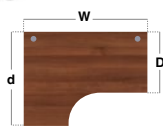

## Left Hand Ergonomic Desks

CODE	W	D	H	w	d	RRP
<b>MB14EL</b>	1400	800	725	600	1200	<b>£505</b>
<b>MB16EL</b>	1600	800	725	600	1200	<b>£542</b>
<b>MB18EL</b>	1800	800	725	600	1200	<b>£604</b>

- Ergonomic left hand desktops with full H-Frame leg return
- Ideal to fit into corners or cluster together to maximise office space