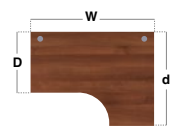

- Ergonomic right hand desktops with full H-Frame leg return
- Ideal to fit into corners or cluster together to maximise office space