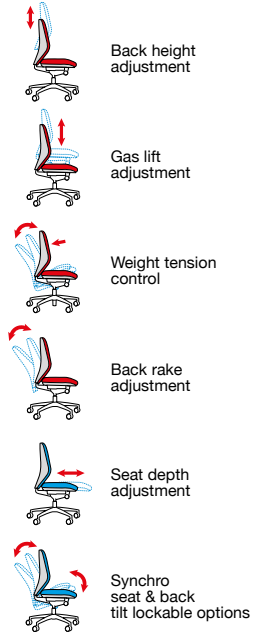

Franklin

2
WARRANTY
Years

150
KG

Franklin is a deluxe high back executive chair which has a professional, contemporary style. The sculptured seat cushion alleviates the pressure on lower legs and knees while seated and the fully adjustable arms and headrest easily provide the comfort needed for a long day at the office. BS 5459-2000+A2:2008

Overall width **665**
Overall depth **645-695**
Overall height **1225-1430**
Seat width **520**
Seat depth **460**
Seat height **480-555**
Back width **510**
Back height **600**
Arm height from floor **700-860**

Code
FRA400K2

Arm type
Adjustable arms

RRP
£650