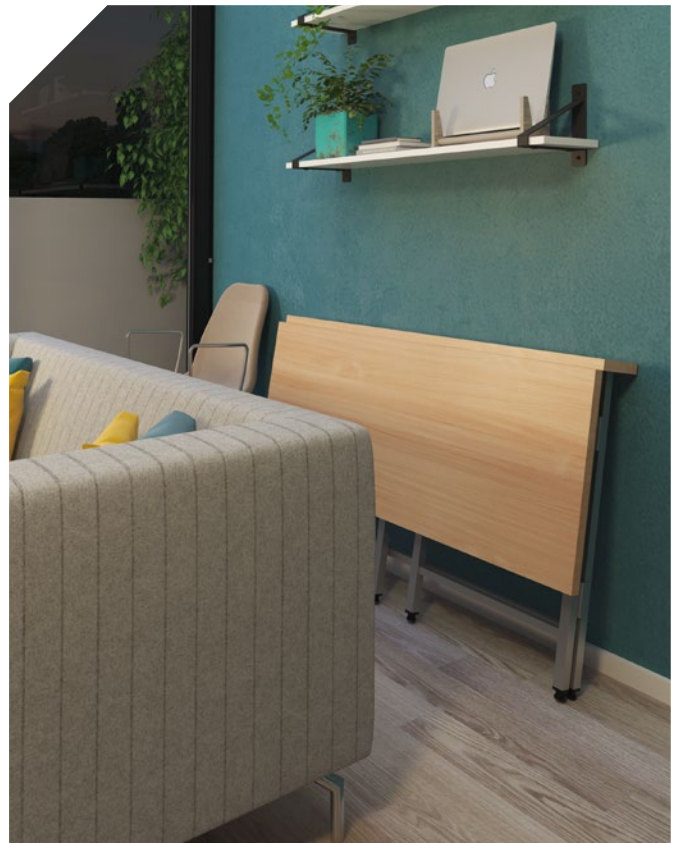

Summer Oak

Fuji

CODE	W	D	H	RRP
FDK608SB	800	600	740	£497
FDK610SB	1000	600	740	£510
FDK612SB	1200	600	740	£540

- Smart flat-fold structure which is easy to assemble with no tools
- Workstation can be folded and stored out of the way when not in use