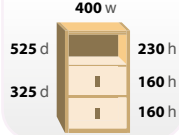

Hairpin Leg Desk with Pedestal & Drawers

Internal Dimensions

400 w			
525 d			230 h
325 d			160 h
			160 h

CODE	W	D	H	RRP
TK614P-D	1400	600	730	£450

- Rectangular desk 600mm deep with black hairpin legs
- 1400mm wide desk with support pedestal and set of drawers

Hairpin Leg Desk with Pedestal & Cupboard Door

Internal Dimensions

400 w			
525 d			230 h
345 d			190 h
			190 h

CODE	W	D	H	RRP
TK614P-C	1400	600	730	£329

- Rectangular desk 600mm deep with black hairpin legs
- 1400mm wide desk with support pedestal and cupboard door with shelf

Sleigh Frame Desk with Pedestal

Internal Dimensions

CODE	W	D	H	RRP
CR614P	1400	600	730	£419

- Rectangular desk 600mm deep with ancient brass sleigh frame
- 1400mm wide desk with support pedestal which can be fitted to either side

Sleigh Frame Desk with Pedestal & Drawers

Internal Dimensions

CODE	W	D	H	RRP
CR614P-D	1400	600	730	£550

- Rectangular desk 600mm deep with ancient brass sleigh frame
- 1400mm wide desk with support pedestal and set of drawers