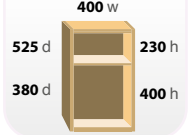

Hairpin Leg Desk with Pedestal

Internal Dimensions

400 w			
525 d			230 h
380 d			400 h

CODE	W	D	H	RRP
TK614P	1400	600	730	£280

- Rectangular desk 600mm deep with black hairpin legs
- 1400mm wide desk with support pedestal which can be fitted to either side

Hairpin Leg Desk with Pedestal & Drawers

Internal Dimensions

400 w			
525 d			230 h
325 d			160 h
			160 h

CODE	W	D	H	RRP
TK614P-D	1400	600	730	£450

- Rectangular desk 600mm deep with black hairpin legs
- 1400mm wide desk with support pedestal and set of drawers

HOME OFFICE

CAIRO SLEIGH FRAME DESKS

Sleigh Frame Desks

CODE	W	D	H	RRP
CR610	1000	600	730	£393
CR612	1200	600	730	£459
CR614	1400	600	730	£491

- Rectangular desk 600mm deep with ancient brass sleigh frame
- Scalloped cutouts in the back of the desktop

Sleigh Frame Desk with Pedestal

Internal Dimensions

CODE	W	D	H	RRP
CR614P	1400	600	730	£419

- Rectangular desk 600mm deep with ancient brass sleigh frame
- 1400mm wide desk with support pedestal which can be fitted to either side