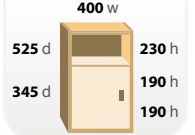

Hairpin Leg Desk with Pedestal & Drawers

Internal Dimensions

400 w			
525 d			230 h
325 d			160 h
			160 h

CODE	W	D	H	RRP
TK614P-D	1400	600	730	£450

- Rectangular desk 600mm deep with black hairpin legs
- 1400mm wide desk with support pedestal and set of drawers

Sleigh Frame Desk with Pedestal

Internal Dimensions

CODE	W	D	H	RRP
CR614P	1400	600	730	£419

- Rectangular desk 600mm deep with ancient brass sleigh frame
- 1400mm wide desk with support pedestal which can be fitted to either side

Sleigh Frame Desk with Pedestal & Drawers

Internal Dimensions

CODE	W	D	H	RRP
CR614P-D	1400	600	730	£550

- Rectangular desk 600mm deep with ancient brass sleigh frame
- 1400mm wide desk with support pedestal and set of drawers

Sleigh Frame Desk with Pedestal & Cupboard Door

Internal Dimensions

CODE	W	D	H	RRP
CR614P-C	1400	600	730	£459

- Rectangular desk 600mm deep with ancient brass sleigh frame
- 1400mm wide desk with support pedestal and cupboard door with shelf