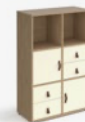

HOME OFFICE

DESKS, STORAGE & WORKSTATIONS

The jury is still out on whether employees who work from home or work from an office are more productive. But with a dedicated workspace where you can concentrate and good quality furniture designed specifically for home workers, it becomes easier to unlock the benefits of remote working. Create an inspiring area to work in the home office with sleek office desks, comfortable seating and clever storage solutions.

PRODUCT SPECS

Product guarantee

Designed & manufactured

STYLES

Desks

Storage

Workstations