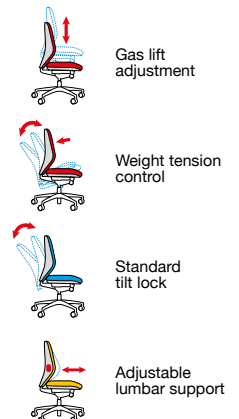

1
Year
115
KG

Tuscan

The Tuscan high back operators chair collection has a uniquely shaped back and headrest which ensures the chair adapts to the users back and provides just the right amount of comfort and support. Tuscan has ample cushioning whilst retaining a modern pillow design with sleek contours.

Overall width **690**
Overall depth **600**
Overall height **1150-1250**
Seat width **500**
Seat depth **530**
Seat height **470-570**
Back width **470**
Back height **730**
Arm height from floor **470-660**

Code
TUS300T1

Arm type
Pivot arms

RRP
£380

1
Year
115
KG

Lucca

Lucca is ideal for manager's offices and front of house areas where style and function are a top priority. The adjustable lumbar, high back, moulded seat and back ensure comfort whilst the gun metal nylon base and arms present a modern design that adds a rich pop of colour to your work space.

Overall width **625**
Overall depth **740**
Overall height **1100-1190**
Seat width **510**
Seat depth **485**
Seat height **465-565**
Back width **510**
Back height **690**
Arm height from floor **710-800**

Code
LUC300T1

Arm type
Fixed arms

RRP
£350