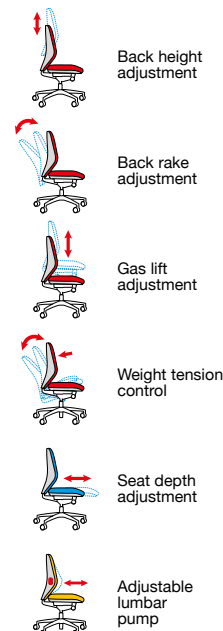

BS 5459-2000+A2:2008

Overall width **670**
Overall depth **500**
Overall height **1050-1180**
Seat width **520**
Seat depth **500**
Seat height **470-600**
Back width **450**
Back height **600**
Arm height from floor **650-850**

Black
BLK

Blue
BLU

Code
SXERGOB

Arm type
Adjustable arms

RRP
£470

5
Years

150
KG

Jota ergo

BS 5459-2000+A2:2008

Overall width **680**
Overall depth **650**
Overall height **1050-1180**
Seat width **520**
Seat depth **500**
Seat height **470-600**
Back width **450**
Back height **590**
Arm height from floor **650-850**

Overall width **680**
Overall depth **650**
Overall height **950-1080**
Seat width **520**
Seat depth **500**
Seat height **470-600**
Back width **480**
Back height **590**
Arm height from floor **620-750 (SH43), 600-800 (SH44), 470-800 (SH46)**