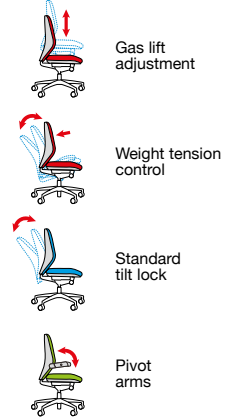

1
Year
115
KG

Tuscan

The Tuscan high back operators chair collection has a uniquely shaped back and headrest which ensures the chair adapts to the users back and provides just the right amount of comfort and support. Tuscan has ample cushioning whilst retaining a modern pillow design with sleek contours.

Overall width **690**
Overall depth **600**
Overall height **1150-1250**
Seat width **500**
Seat depth **530**
Seat height **470-570**
Back width **470**
Back height **730**
Arm height from floor **470-660**

Code
TUS300T1

Arm type
Pivot arms

RRP
£380

1
Year
115
KG

Lucca

Lucca is ideal for manager's offices and front of house areas where style and function are a top priority. The adjustable lumbar, high back, moulded seat and back ensure comfort whilst the gun metal nylon base and arms present a modern design that adds a rich pop of colour to your work space.

Overall width **625**
Overall depth **740**
Overall height **1100-1190**
Seat width **510**
Seat depth **485**
Seat height **465-565**
Back width **510**
Back height **690**
Arm height from floor **710-800**

Code
LUC300T1

Arm type
Fixed arms

RRP
£350