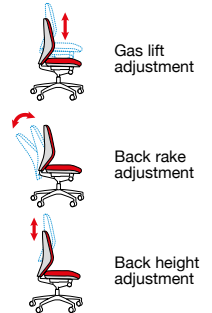

Code	Arm type	RRP
V100-00	No arms	£185
V101-00	Fixed arms	£228
V102-00	Adjustable arms	£256

1
Year

115
KG

Bilbao Lumbar

The Bilbao operators chair offers more choices than typical operator chairs with a sculptured foam seat, lumbar foam back support and multiple arm options to suit the preferences of office individuals, so you will struggle to find a more comfortable office chair, whilst maintaining a uniform look throughout the office.

Overall width **480**
Overall depth **605**
Overall height **975-1085**
Seat width **480**
Seat depth **445**
Seat height **425-535**
Back width **450**
Back height **550**
Arm height from floor **585-695** (BIL308B1-L), **565-755** (BIL309B1-L)