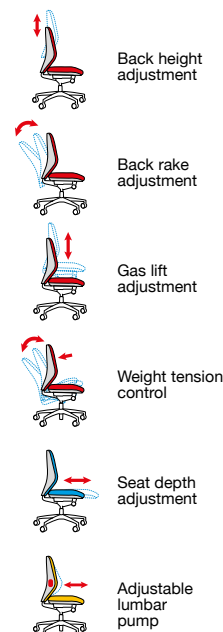

Overall width **680**
Overall depth **650**
Overall height **1050-1180**
Seat width **520**
Seat depth **500**
Seat height **470-600**
Back width **450**
Back height **590**
Arm height from floor **650-850**

Black
BLK

Blue
BLU

Code
JXERGOB

Arm type
Adjustable arms

RRP
£450