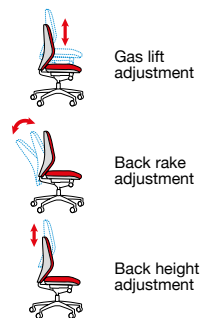

Overall width **480**
Overall depth **605**
Overall height **975-1085**
Seat width **480**
Seat depth **445**
Seat height **425-535**
Back width **450**
Back height **550**
Arm height from floor **585-695** (BIL308B1), **656-755** (BIL309B1)