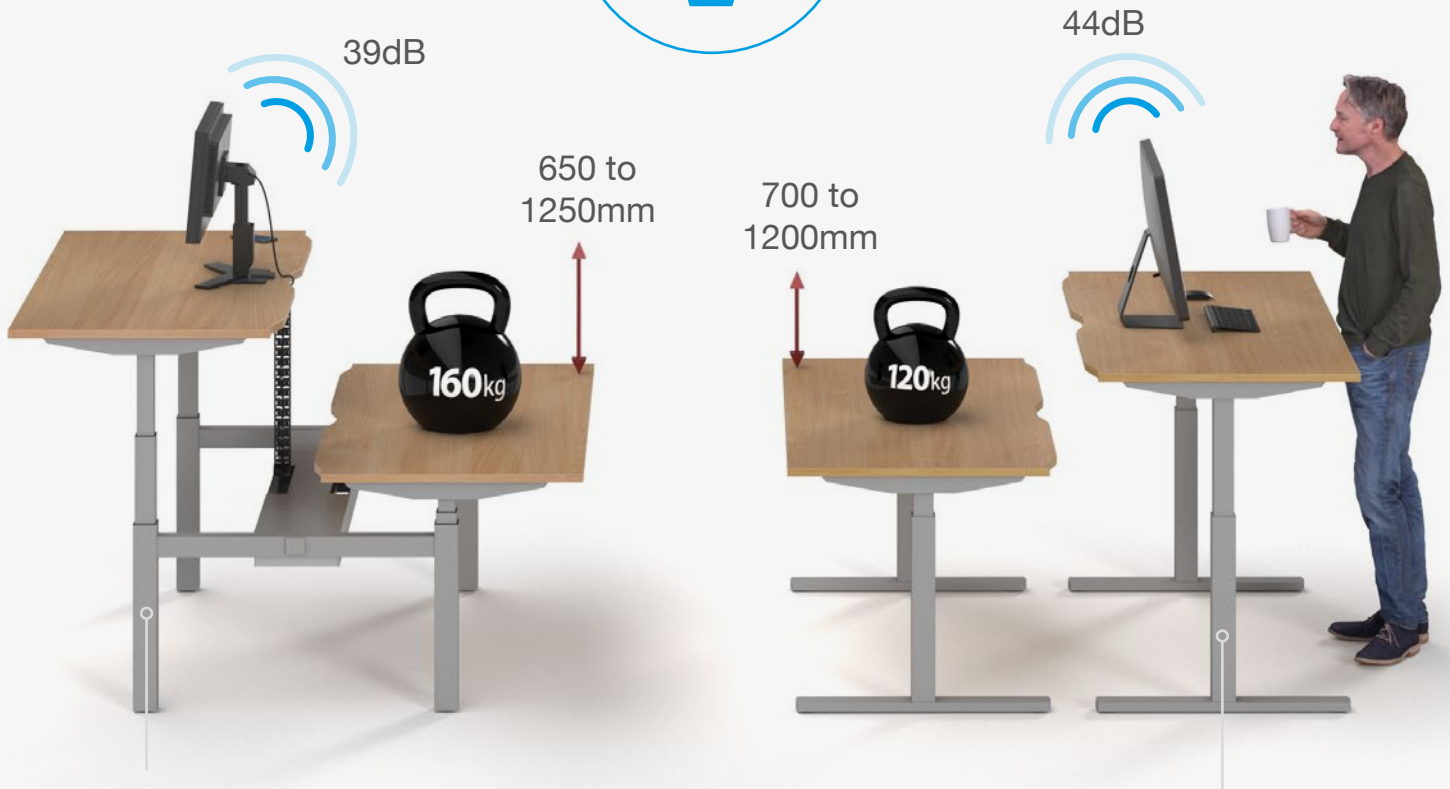

Why opt for a sit-stand solution?

Are you sitting comfortably? You might not be by the time you finish reading this, because spending too much time perched on your posterior could be seriously damaging your health. Put simply, a healthier workforce is a happier, more motivated and more productive workforce.

TOUCH

MONO

3 part leg
Black, Silver or White

Single and back-to-back desks

Twin motors per desk

Control unit

2 part leg
Silver or White

Single desks

Single motor per desk

Control unit

Studies also show that Elev8 sit-stand desks promote creativity, team interaction, collaboration, and the willingness to share ideas. So, when it comes to the Elev8 range, a desk is much more than a place to work - it's a working culture that benefits both the employee and the company.