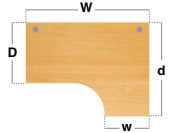

- Ergonomic right hand desktops with panel ends and silver or graphite corner leg
- Space saving design to fit in rooms which lack space