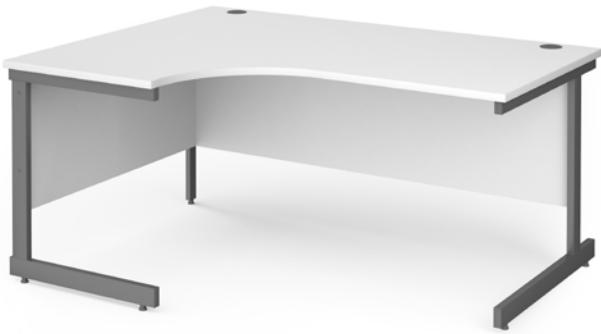

Desktops with cable access ports to feed cables through

Single upright cantilever leg frame ensures space under the desk

Panel end leg desks in 25mm melamine with ABS edging

ES1600W

Fabric wave desktop screens and brackets

Graphite (G)

Silver (S)

Beech (B)

Oak (O)

White (WH)

Please add frame finish followed by desktop finish when ordering eg. **CC16S** with Silver frame in White = **CC16S-S-WH**

Left Hand Ergonomic Desks

CODE	W	D	H	w	d	RRP
CC14EL	1400	800	725	600	1200	£459
CC16EL	1600	800	725	600	1200	£497
CC18EL	1800	800	725	600	1200	£552

- Ergonomic left hand desktops with single upright legs & two cable ports
- Ideal to fit into corners or cluster together to maximise office space

Right Hand Ergonomic Desks

CODE	W	D	H	w	d	RRP
CC14ER	1400	800	725	600	1200	£459
CC16ER	1600	800	725	600	1200	£497
CC18ER	1800	800	725	600	1200	£552