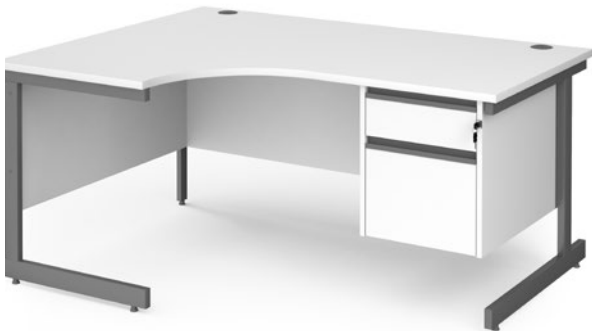

- Ergonomic left hand desktops with single upright legs & two cable ports
- Ideal to fit into corners or cluster together to maximise office space

Right Hand Ergonomic Desks

CODE	W	D	H	w	d	RRP
CC14ER	1400	800	725	600	1200	£459
CC16ER	1600	800	725	600	1200	£497
CC18ER	1800	800	725	600	1200	£552

- Ergonomic right hand desktops with single upright legs & two cable ports
- Space saving design to fit in rooms which lack space

Left Hand Ergonomic Desks with Two Drawer Pedestal

CODE	W	D	H	w	d	RRP
CC16EL2	1600	800	725	600	1200	£667
CC18EL2	1800	800	725	600	1200	£727