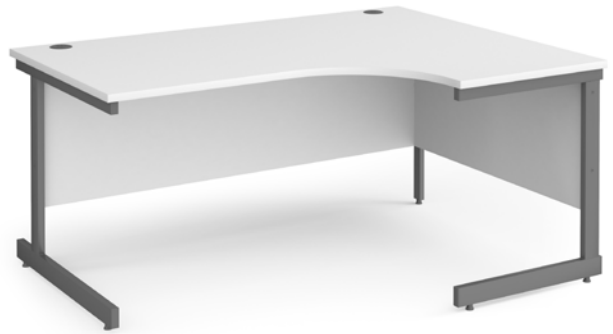

Desktops with cable access ports to feed cables through

Single upright cantilever leg frame ensures space under the desk

Panel end leg desks in 25mm melamine with ABS edging

ES1600W

Fabric wave desktop screens and brackets

Graphite (G)

Silver (S)

Beech (B)

Oak (O)

White (WH)

Please add frame finish followed by desktop finish when ordering eg. **CC16S** with Silver frame in White = **CC16S-S-WH**

Left Hand Ergonomic Desks

CODE	W	D	H	w	d	RRP
CC14EL	1400	800	725	600	1200	£459
CC16EL	1600	800	725	600	1200	£497
CC18EL	1800	800	725	600	1200	£552

- Ergonomic left hand desktops with single upright legs & two cable ports
- Ideal to fit into corners or cluster together to maximise office space

Right Hand Ergonomic Desks

CODE	W	D	H	w	d	RRP
CC14ER	1400	800	725	600	1200	£459
CC16ER	1600	800	725	600	1200	£497
CC18ER	1800	800	725	600	1200	£552