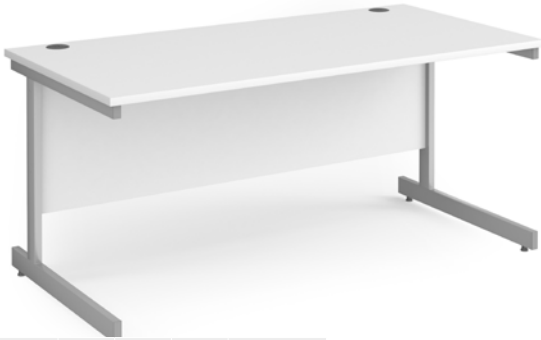

PRODUCT SPECS

Product guarantee

Designed & manufactured

DESK SHAPES

Straight

Ergonomic

FEATURES

600mm and 800mm deep desktops with a choice of fixed pedestals

Desktops with cable access ports to feed cables through

Single upright cantilever leg frame ensures space under the desk

Panel end leg desks in 25mm melamine with ABS edging

ES1600W

Fabric wave desktop screens and brackets

Beech
(B)

Oak
(O)

White
(WH)

Straight Desks

CODE	W	D	H	RRP
CC8S	800	800	725	£237
CC10S	1000	800	725	£243
CC12S	1200	800	725	£250
CC14S	1400	800	725	£257
CC16S	1600	800	725	£270
CC18S	1800	800	725	£295

- Rectangular desks 800mm deep with single upright legs & two cable ports
- CC8S & CC10S only have one cable access port

Straight Desks with Two Drawer Pedestal

CODE	W	D	H	RRP
CC12S2	1200	800	725	£428
CC14S2	1400	800	725	£434
CC16S2	1600	800	725	£445
CC18S2	1800	800	725	£459

- Rectangular desks 800mm deep with single upright cantilever legs
- Two drawer fixed pedestal which can be fitted to left or right hand side