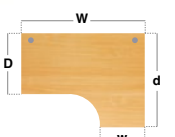

- Ergonomic right hand desktops with panel ends and silver or graphite corner leg
- Internal drawer dimensions 475mm wide, 80mm high and 475mm deep