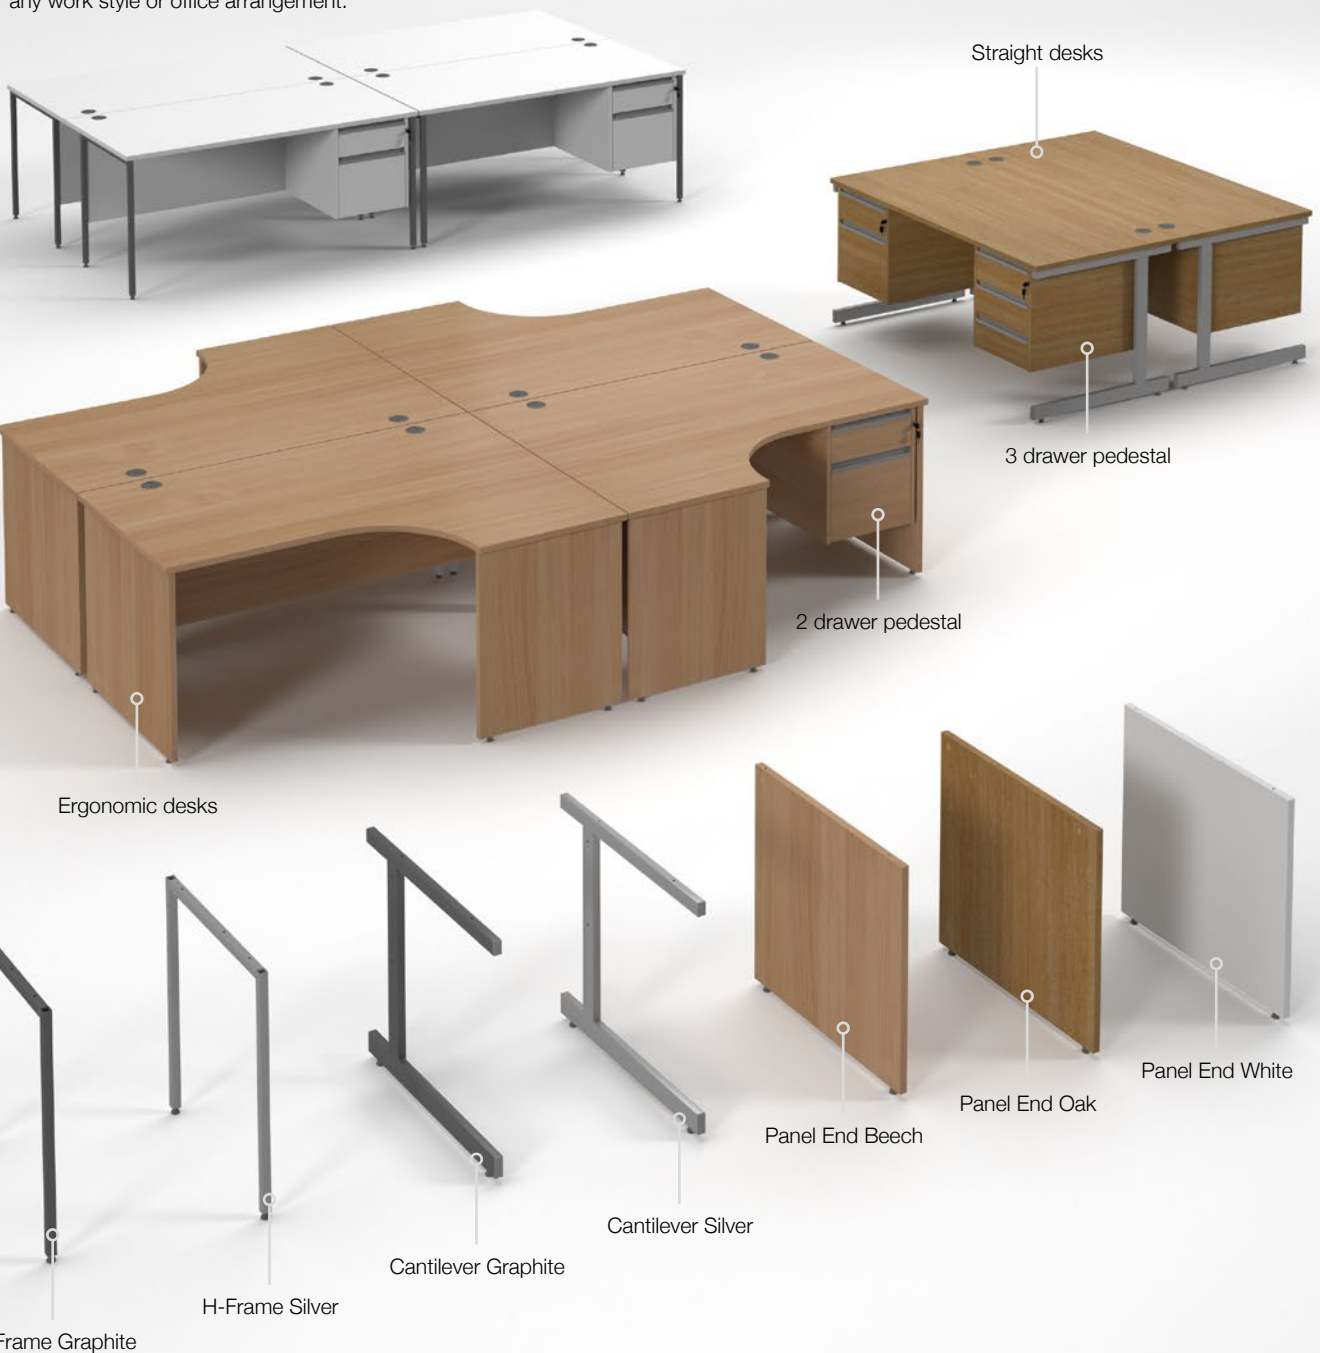

- Rectangular desks 800mm deep with H-Frame legs
- Two and three drawer fixed pedestals which can be fitted to either side

Straight Desks with 2 x Three Drawer Pedestals

CODE	W	D	H	RRP
CH16S33	1600	800	725	£552
CH18S33	1800	800	725	£583

- Rectangular desks 800mm deep with H-Frame legs
- 2 x three drawer fixed pedestals with matching finger pull handles

Graphite (G)

Silver (S)

Beech (B)

Oak (O)

White (WH)

Please add frame finish followed by desktop finish when ordering eg. **CH16S** with Silver frame in Oak = **CH16S-S-O**

3 FRAME STYLES
3 WOOD FINISHES
2 LEG FINISES
2 TOP SHAPES
2 PEDESTAL OPTIONS

Boasting a wide range of configurations and desk options, the Contract 25 range is available with cantilever leg, H-Frame leg and panel end leg designs to suit all requirements for function, style and most importantly budget.

Contract 25 is the perfect entry into 25mm desking, featuring a variety of sizes, shapes, and storage solutions for any work style or office arrangement.

did you know ...

...how quick, simple and easy it is to place your order online with us?