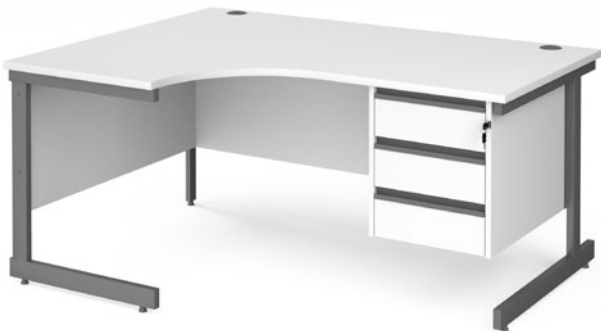

Desktops with cable access ports to feed cables through

Single upright cantilever leg frame ensures space under the desk

Panel end leg desks in 25mm melamine with ABS edging

ES1600W

Fabric wave desktop screens and brackets

- Ergonomic right hand desktops with single upright legs & two cable ports
- Space saving design to fit in rooms which lack space

Left Hand Ergonomic Desks with Two Drawer Pedestal

CODE	W	D	H	w	d	RRP
CC16EL2	1600	800	725	600	1200	£667
CC18EL2	1800	800	725	600	1200	£727

- Ergonomic left hand desktops with single upright legs & two cable ports
- Two drawer fixed pedestal which accept A4 and foolscap files

Right Hand Ergonomic Desks with Two Drawer Pedestal

CODE	W	D	H	w	d	RRP
CC16ER2	1600	800	725	600	1200	£667
CC18ER2	1800	800	725	600	1200	£727

- Ergonomic right hand desktops with single upright legs & two cable ports
- Filing drawer has metal rails for folders to clip on front to back

Left Hand Ergonomic Desks with Three Drawer Pedestal

CODE	W	D	H	w	d	RRP
CC16EL3	1600	800	725	600	1200	£667
CC18EL3	1800	800	725	600	1200	£727