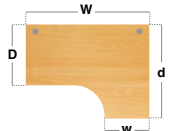

- Ergonomic right hand desktops with panel ends and silver or graphite corner leg
- Filing drawer has metal rails for folders to clip on front to back

Right Hand Ergonomic Desks with Three Drawer Pedestal