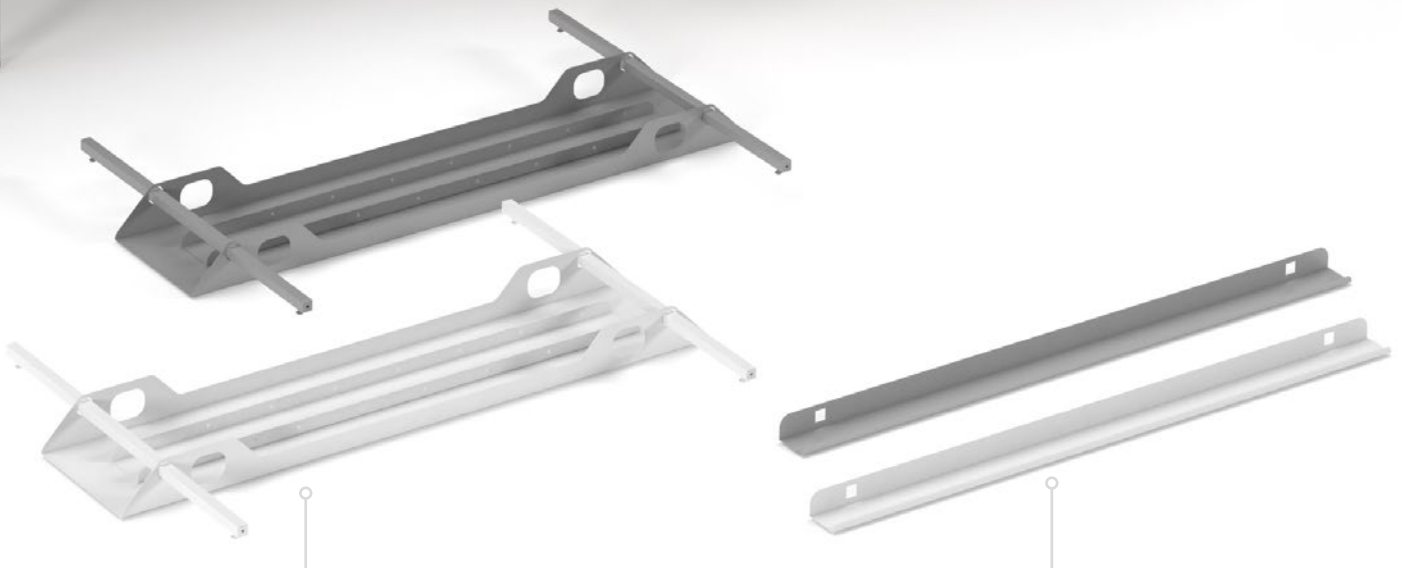

Manages all the cables from the desk to the floor

CODE	W	D	H	RRP
COUEDCR	450	50	700	£165

Silver (S)

White (WH)

Please add finish when ordering eg. **COUEDCR** in Silver = **COUEDR-S**

Offering choice is essential when creating a space for an agile workforce, and Connex's clever design and versatile components help you to do more with less.

Through its twin fixed beam steel frame construction, Connex is robust enough to cope with the rigours of a busy office and is an ideal modular system for high density office spaces.

Cable trays

Central drop down cable trays for easy cable management on back-to-back desks