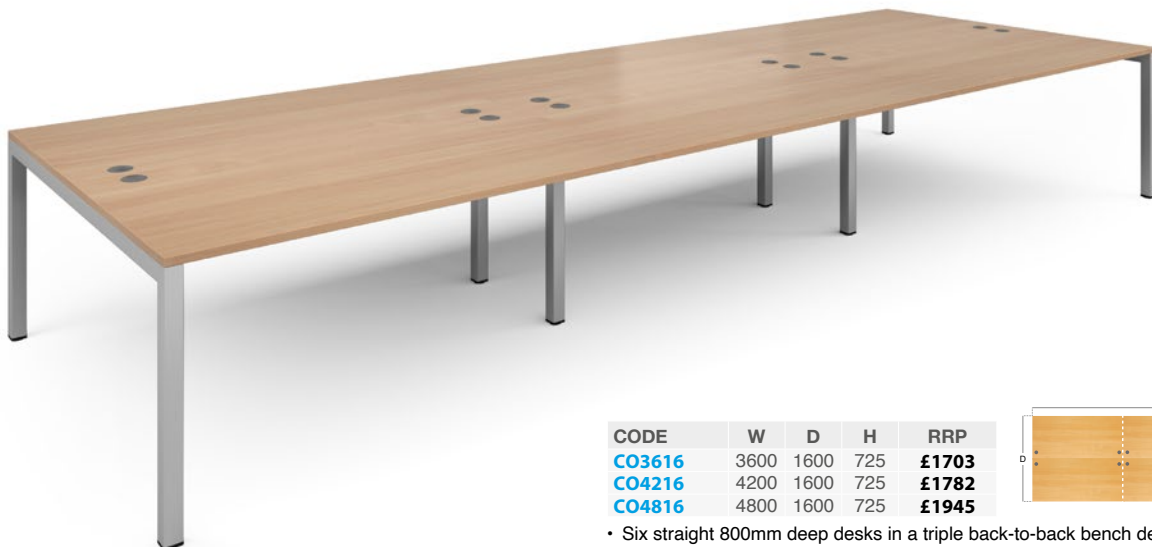

Back-to-Back Add-on Units

CODE	W	D	H	RRP
CO1216-AB	1200	1600	725	£472
CO1416-AB	1400	1600	725	£528
CO1616-AB	1600	1600	725	£570

- Two straight 800mm deep add-on units back-to-back, supplied with a centre leg
- Recessed leg is positioned in the centre of the bench desks and can be extended

Double Back-to-Back Desks

CODE	W	D	H	RRP
CO2416	2400	1600	725	£1188
CO2816	2800	1600	725	£1284
CO3216	3200	1600	725	£1378

- Four straight 800mm deep desks in a double back-to-back bench desk configuration
- Legs are shared between desk, recessed centre leg support to save space and costs

Triple Back-to-Back Desks

CODE	W	D	H	RRP
CO3616	3600	1600	725	£1703
CO4216	4200	1600	725	£1782
CO4816	4800	1600	725	£1945

- Six straight 800mm deep desks in a triple back-to-back bench desk configuration
- Legs are shared between desk clusters with recessed centre leg supports