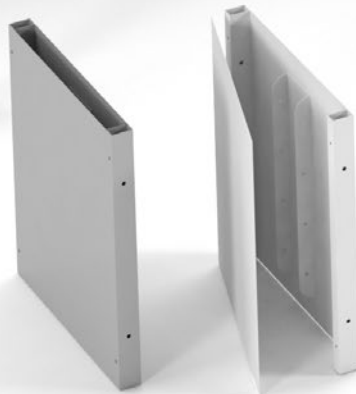

Step 3

Connect the add-on unit to the starter unit. Simply repeat the process connect more add-on units to create runs of desks

Beam

Steel legs and framework for enhanced strength and stability

Mass cable riser

Manages all the cables from the desk to the floor

CODE	W	D	H	RRP
COUEDCR	450	50	700	£165

Silver (S)

White (WH)

Please add finish when ordering eg. **COUEDCR** in Silver = **COUEDR-S**

Offering choice is essential when creating a space for an agile workforce, and Connex's clever design and versatile components help you to do more with less.

Through its twin fixed beam steel frame construction, Connex is robust enough to cope with the rigours of a busy office and is an ideal modular system for high density office spaces.

Cable trays

Central drop down cable trays for easy cable management on back-to-back desks