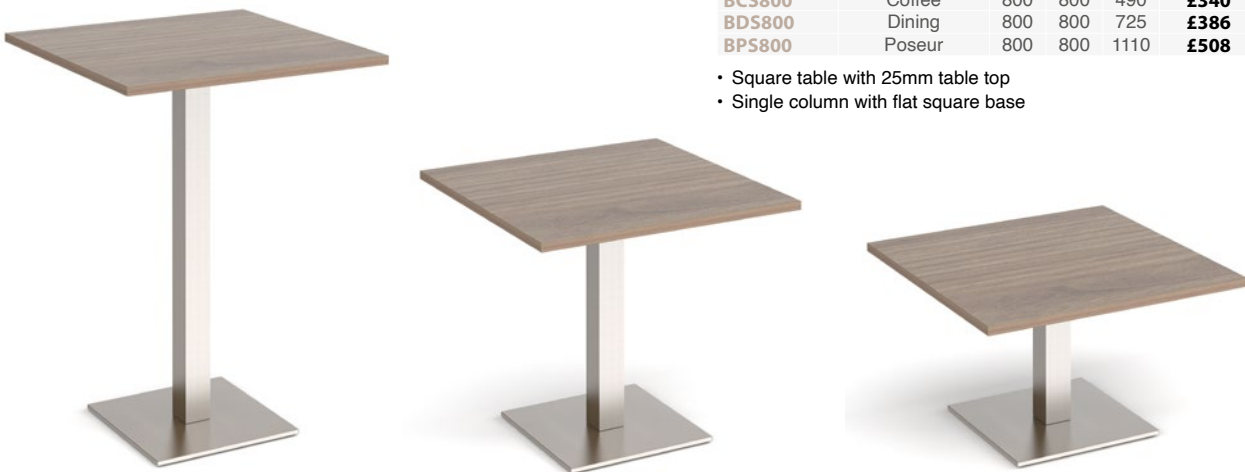

Square Tables with Flat Square Base

CODE	DESCRIPTION	W	D	H	STOCKED	MTO
BCS800	Coffee	800	800	490	£340	£742
BDS800	Dining	800	800	725	£386	£848
BPS800	Poseur	800	800	1110	£508	£954

- Square table with 25mm table top
- Single column with flat square base