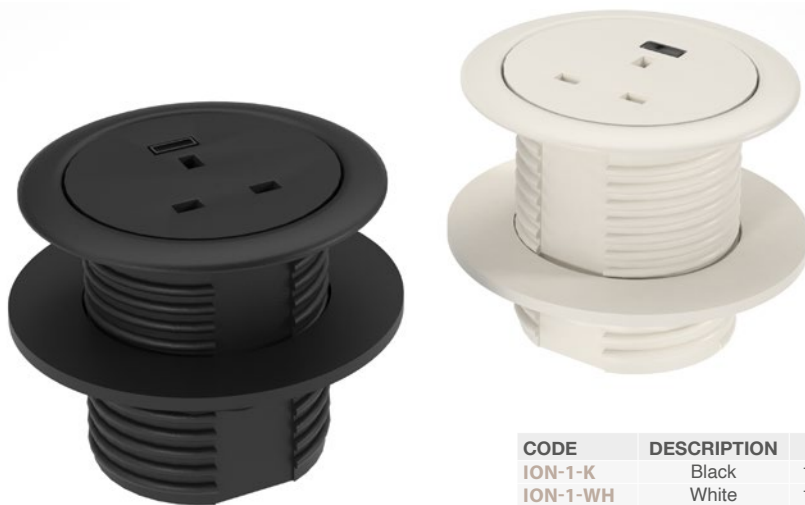

Please note:
Mains lead to be ordered separately

CODE	DESCRIPTION	W	D	H	RRP
ION-1-K	Black	100	100	2	£75
ION-1-WH	White	100	100	2	£75

- Ultra-compact Ion power unit to fit in 80mm table cutout
- 1 x UK socket, 1 x USB Charger (type A)

BASE

STOCKED

MTO

Brushed Steel (BS)

Beech (B)

White (WH)

Laminate

Please add base finish followed by table top colour when ordering eg. MCC800-CO with Brushed Steel base in Beech = MCC800-CO-BS-B