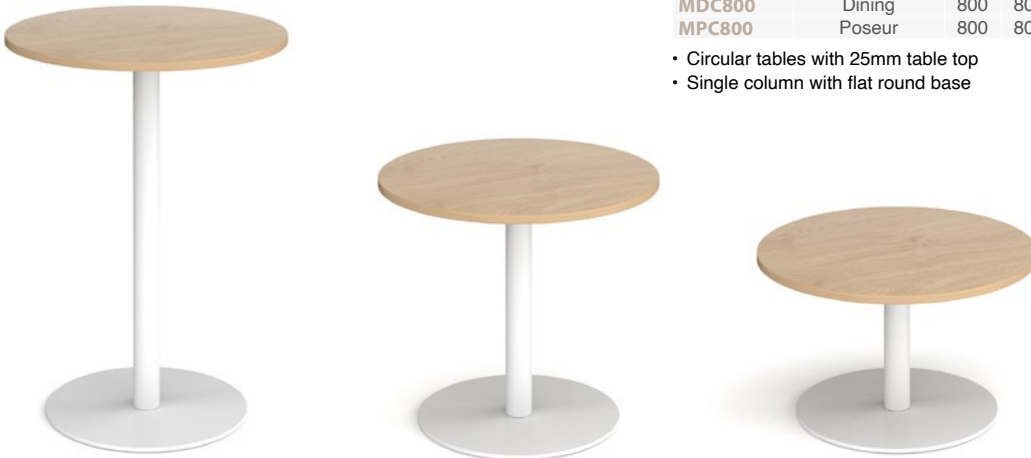

BASE FINISHES

Black (K)

Brushed Steel (BS)

White (WH)

MONZA

COFFEE, DINING & POSEUR TABLES

Circular Tables with Flat Round Base

CODE	DESCRIPTION	W	D	H	STOCKED	MTO
MCC800	Coffee	800	800	490	£355	£636
MDC800	Dining	800	800	725	£355	£742
MPC800	Poseur	800	800	1110	£422	£848

- Circular tables with 25mm table top
- Single column with flat round base

Square Tables with Flat Round Base

CODE	DESCRIPTION	W	D	H	STOCKED	MTO
MCS800	Coffee	800	800	490	£355	£742
MDS800	Dining	800	800	725	£404	£848
MPS800	Poseur	800	800	1110	£530	£954