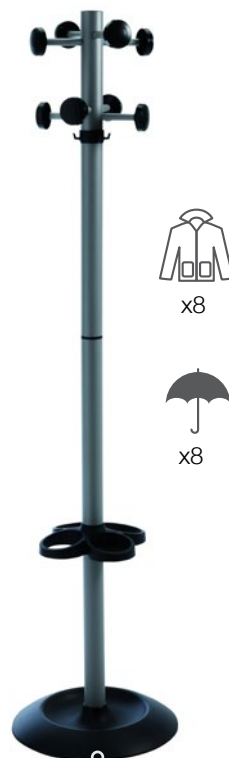

PMC003

CODE	W	D	H	RRP
PMC001	470	470	1720	£110
PMC002	450	450	1730	£140
PMC003	450	450	1730	£105