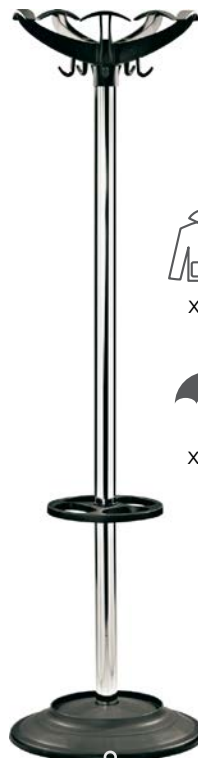

ACCESSORIES

COAT & UMBRELLA STANDS

Keep the office free from clutter with a place to store coats, hats, bags and umbrellas with our versatile and stylish coat and umbrella stands. A good coat stand helps keep things organised for the whole office and keeps other essentials out of the way too, with plenty of hooks, at a range of heights and at different sizes, meaning there is a coat and umbrella stand for everyone and everything.

Wide clothing friendly hooks complete with large splayed bases for stability

3 designs in different finishes and styles all easy to assemble with no tools required

Handy for storing personal items instead of bundling coats into a cupboard

Plenty of space with an area to store umbrellas if the weather turns bad

PMC002

CODE	W	D	H	RRP
PMC001	470	470	1720	£110
PMC002	450	450	1730	£140
PMC003	450	450	1730	£105