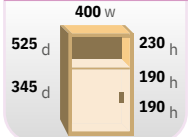

Hairpin Leg Desk with Pedestal

Internal Dimensions

| CODE          | W    | D   | H   |
|---------------|------|-----|-----|
| <b>TK614P</b> | 1400 | 600 | 730 |

- Rectangular desk 600mm deep with black hairpin legs
- 1400mm wide desk with support pedestal which can be fitted to either side

Hairpin Leg Desk with Pedestal & Drawers

Internal Dimensions

| CODE            | W    | D   | H   |
|-----------------|------|-----|-----|
| <b>TK614P-D</b> | 1400 | 600 | 730 |

- Rectangular desk 600mm deep with black hairpin legs
- 1400mm wide desk with support pedestal and set of drawers

Hairpin Leg Desk with Pedestal & Cupboard Door

Internal Dimensions

| CODE            | W    | D   | H   |
|-----------------|------|-----|-----|
| <b>TK614P-C</b> | 1400 | 600 | 730 |

- Rectangular desk 600mm deep with black hairpin legs
- 1400mm wide desk with support pedestal and cupboard door with shelf