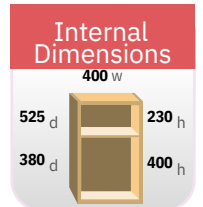

CODE	W	D	H
SP614P	1400	600	730

- Rectangular desk 600mm deep with charcoal A-frame legs
- 1400mm wide desk with support pedestal which can be fitted to either side