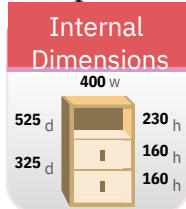

CODE	W	D	H
SP614P-D	1400	600	730

- Rectangular desk 600mm deep with charcoal A-frame legs
- 1400mm wide desk with support pedestal and set of drawers