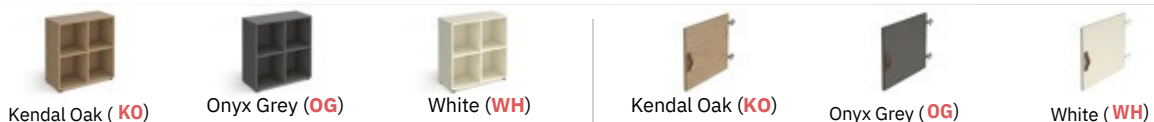

Offering versatile and practical storage solutions, our universal cube wooden storage will keep your home office organised and looking neat and tidy.

Shelves, cupboard doors and drawers with brown leather loop handles can be ordered in any of the 3 wood finishes to be positioned in any cube, to mix and match finishes and storage options to suit any space.

4 cube units supplied with glides

**CSI-C**

Can be fitted to the left or right hand side of cube, supplied with leather strap handle

**CSI-D**

Metal box drawer surrounds with 300 x 150mm internals, supplied with leather strap handles

**CSI-CS**

Can be fitted to the left or right hand side of cube, supplied with leather strap handles

| CODE          | DESCRIPTION      |
|---------------|------------------|
| <b>CSI-D</b>  | Drawers          |
| <b>CSI-C</b>  | Cupboard door    |
| <b>CSI-CS</b> | Cupboard & shelf |
| <b>CSI-S</b>  | Single shelf     |

**CSI-S**

Internal shelf

For cubes, add storage finish when ordering eg. **UCS2-1** in Grey = **UCS2-1-OG**  
 For Internals, add finish when ordering eg. **CSI-CS** in White = **CSI-CS-WH**

**UCS3-2**

**UCS3-2**  
**CSI-C** x 2  
**CSI-D** x 2