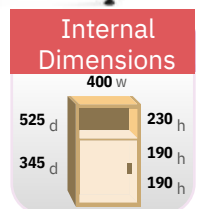

CODE	W	D	H
SP614P-C	1400	600	730

- Rectangular desk 600mm deep with charcoal A-frame legs
- 1400mm wide desk with support pedestal and cupboard door with shelf