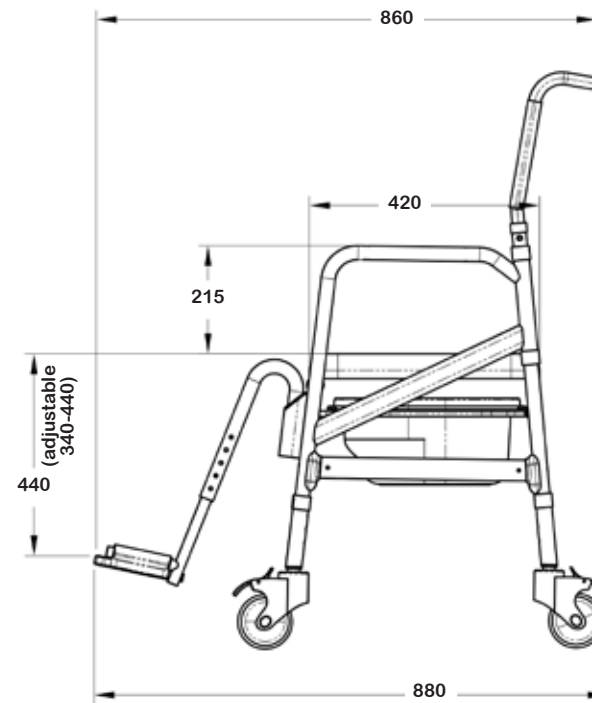

SB7e

Dimensions = Millimetres

Product features:

- Weight capacity - 120kg
- Rolls over most standard toilets
- Arms - Fixed
- Height - Adjustable 500-550 mm
- Footrests - Removable and swing away, height adjustable
- No rust aluminum frame (Grade 6061 T6)
- Stainless steel parts and hardware (Grade 304)
- Caster Wheels - 100mm 4 x locking
- Commode system
- Tool free assembly and easy fold down
- Soft cushion