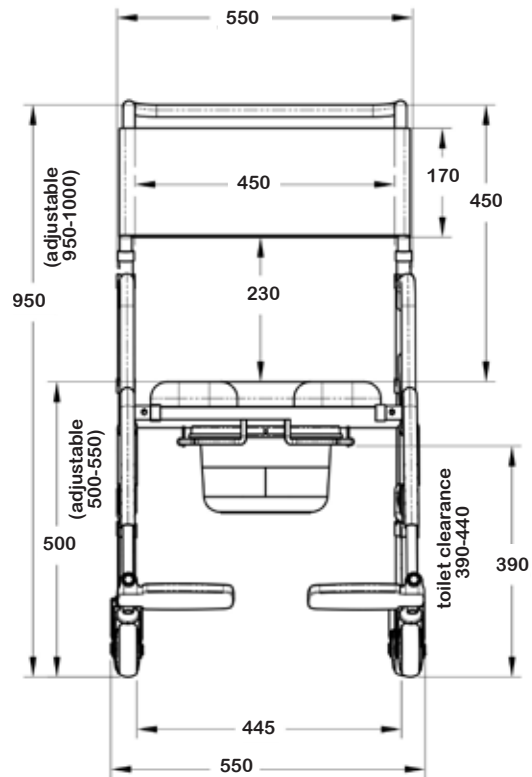

SB7e

Dimensions = Millimetres

Product features:

- Weight capacity - 120kg
- Rolls over most standard toilets
- Arms - Fixed
- Height - Adjustable 500-550 mm
- Footrests - Removable and swing away, height adjustable
- No rust aluminum frame (Grade 6061 T6)
- Stainless steel parts and hardware (Grade 304)
- Caster Wheels - 100mm 4 x locking
- Commode system
- Tool free assembly and easy fold down
- Soft cushion