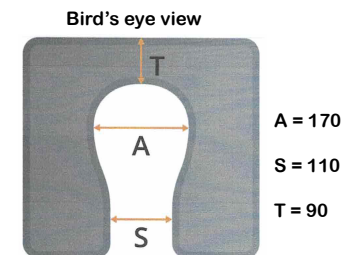

SB7e

Dimensions = Millimetres

Product features:

- Weight capacity - 120kg
- Rolls over most standard toilets
- Arms - Fixed
- Height - Adjustable 500-550 mm
- Footrests - Removable and swing away, height adjustable
- No rust aluminum frame (Grade 6061 T6)
- Stainless steel parts and hardware (Grade 304)
- Caster Wheels - 100mm 4 x locking
- Commode system
- Tool free assembly and easy fold down
- Soft cushion