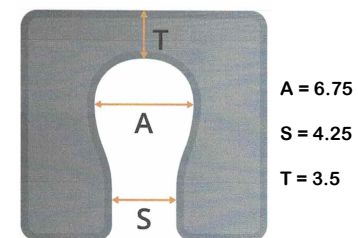

Product features:

- Weight capacity - 265lb
- Rolls over most standard toilets
- Arms - Fixed
- Height - Adjustable 20-22 inches
- Footrests - Removable and swing away, height adjustable
- No rust aluminum frame (Grade 6061 T6)
- Stainless steel parts and hardware (Grade 304)
- Caster Wheels - 4" x 4 locking
- Commode system
- Tool free assembly and easy fold down
- Soft Cushion

Bird's eye view