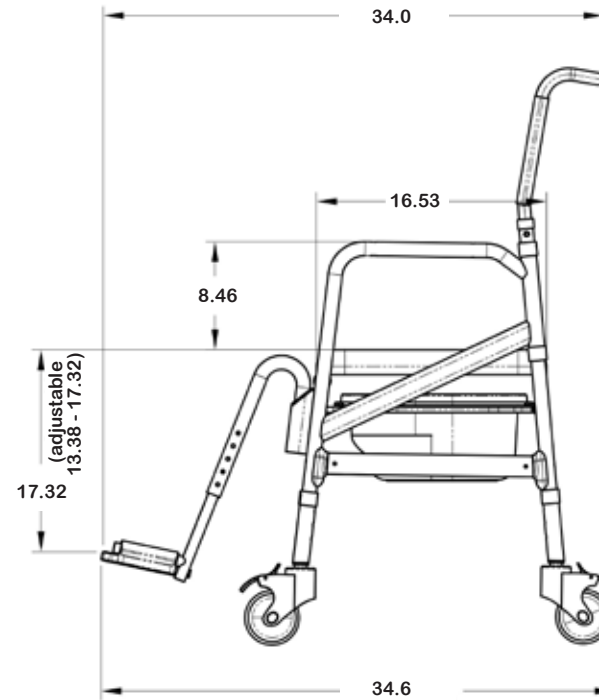

SB7e

Dimensions = Inches

Product features:

- Weight capacity - 265lb
- Rolls over most standard toilets
- Arms - Fixed
- Height - Adjustable 20-22 inches
- Footrests - Removable and swing away, height adjustable
- No rust aluminum frame (Grade 6061 T6)
- Stainless steel parts and hardware (Grade 304)
- Caster Wheels - 4" x 4 locking
- Commode system
- Tool free assembly and easy fold down
- Soft Cushion