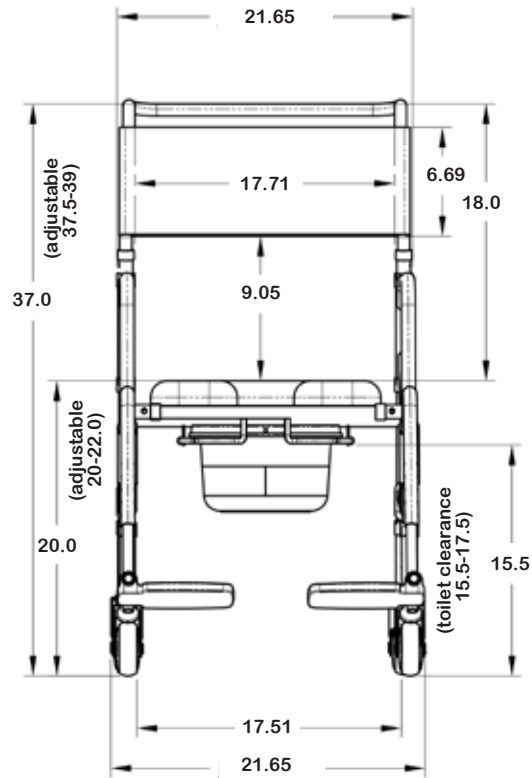

SB7e

Dimensions = Inches

Product features:

- Weight capacity - 265lb
- Rolls over most standard toilets
- Arms - Fixed
- Height - Adjustable 20-22 inches
- Footrests - Removable and swing away, height adjustable
- No rust aluminum frame (Grade 6061 T6)
- Stainless steel parts and hardware (Grade 304)
- Caster Wheels - 4" x 4 locking
- Commode system
- Tool free assembly and easy fold down
- Soft Cushion