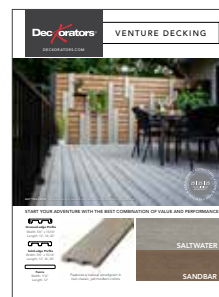

VENTURE SELL SHEET

- Two sided sell sheet that shows the features and benefits of Venture decking
- 25 per pack