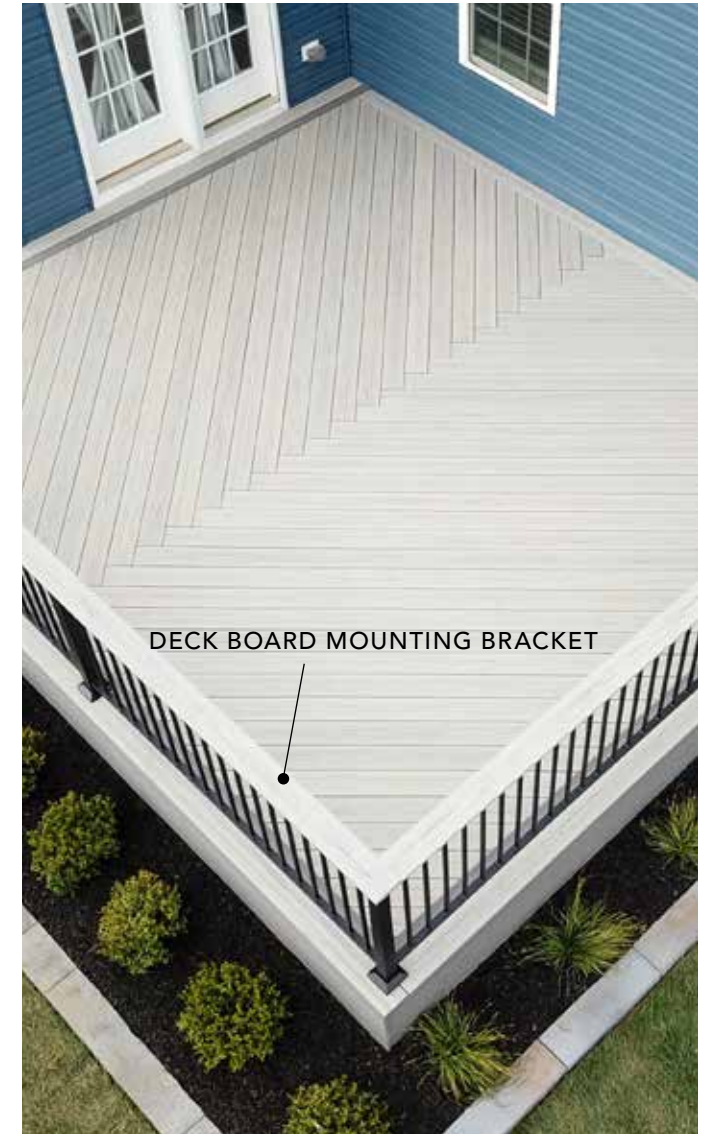

## GATE JAMB KITS

- Contemporary Gate Kit is available in Textured Black, Textured White, Weathered Brown and Bronze
  - Available for 36" and 42" rail heights allowing for customized gate sizes
- Rapid Rail gate is available in Textured Black
  - Available for 36" and 42" rail heights in Textured Black
- Available for 36" only for Textured White and Weathered Brown
  - Includes gate hardware, hinges and latch

## ALUMINUM SECONDARY HANDRAIL

- ADA-compliant
- Compatible with 2½" or larger posts
- Works with any wood, composite or aluminum railing

## DECK BOARD MOUNTING BRACKET

**NEW**

- Updated design for use with 1-piece and 2-piece brackets
- Works with 3½" and 5½" wide deck boards