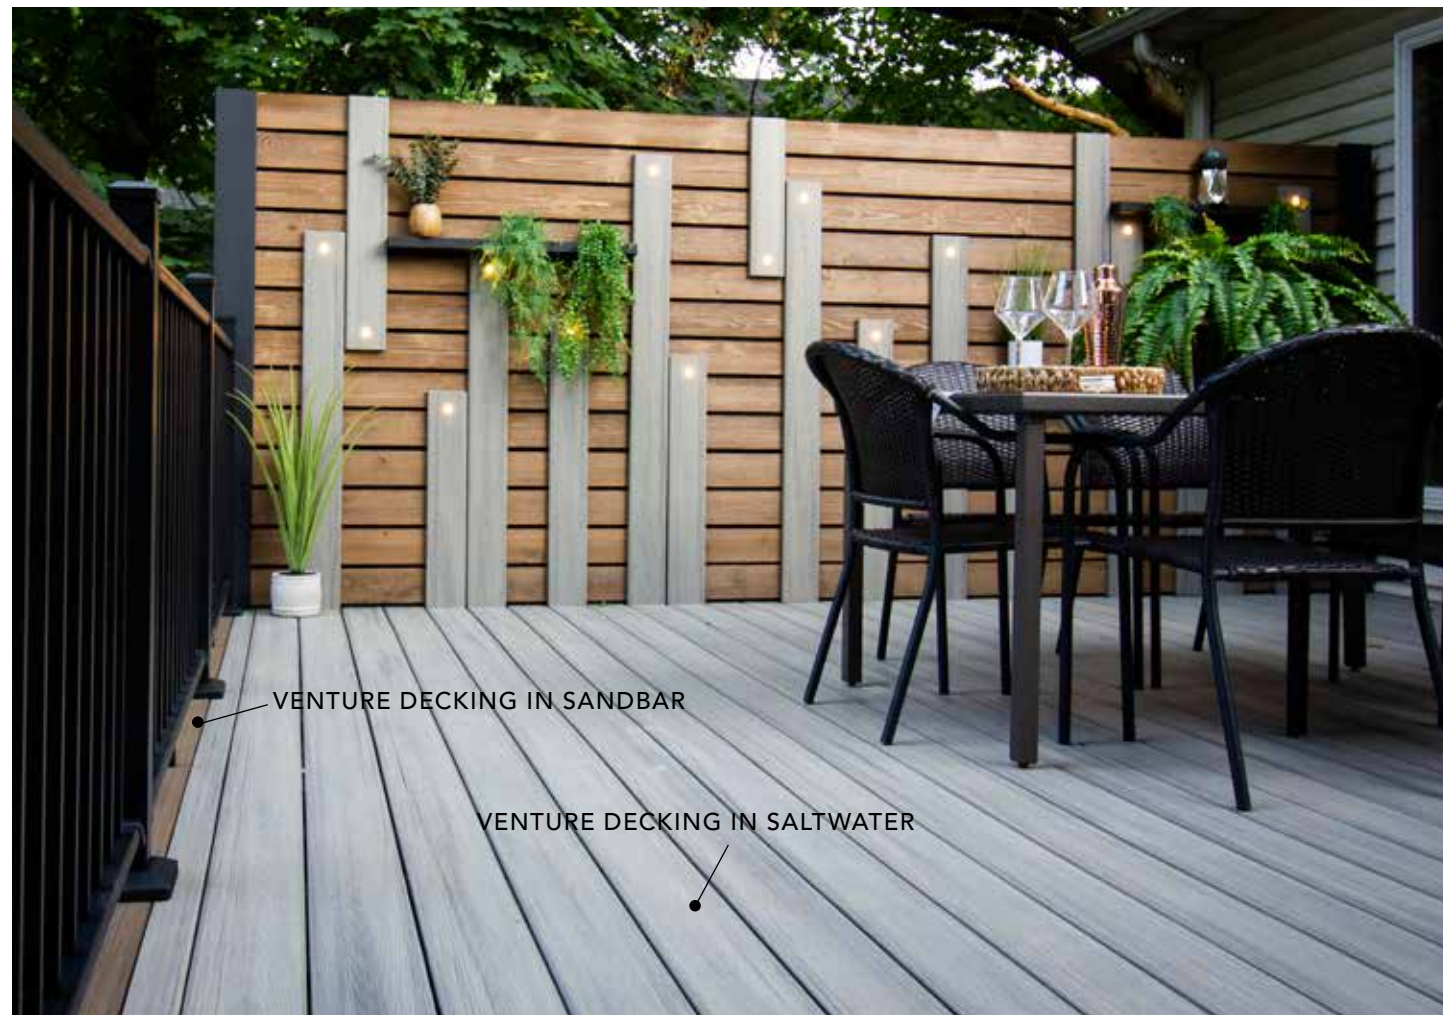

VENTURE DECKING IN SANDBAR

VENTURE DECKING IN SALTWATER