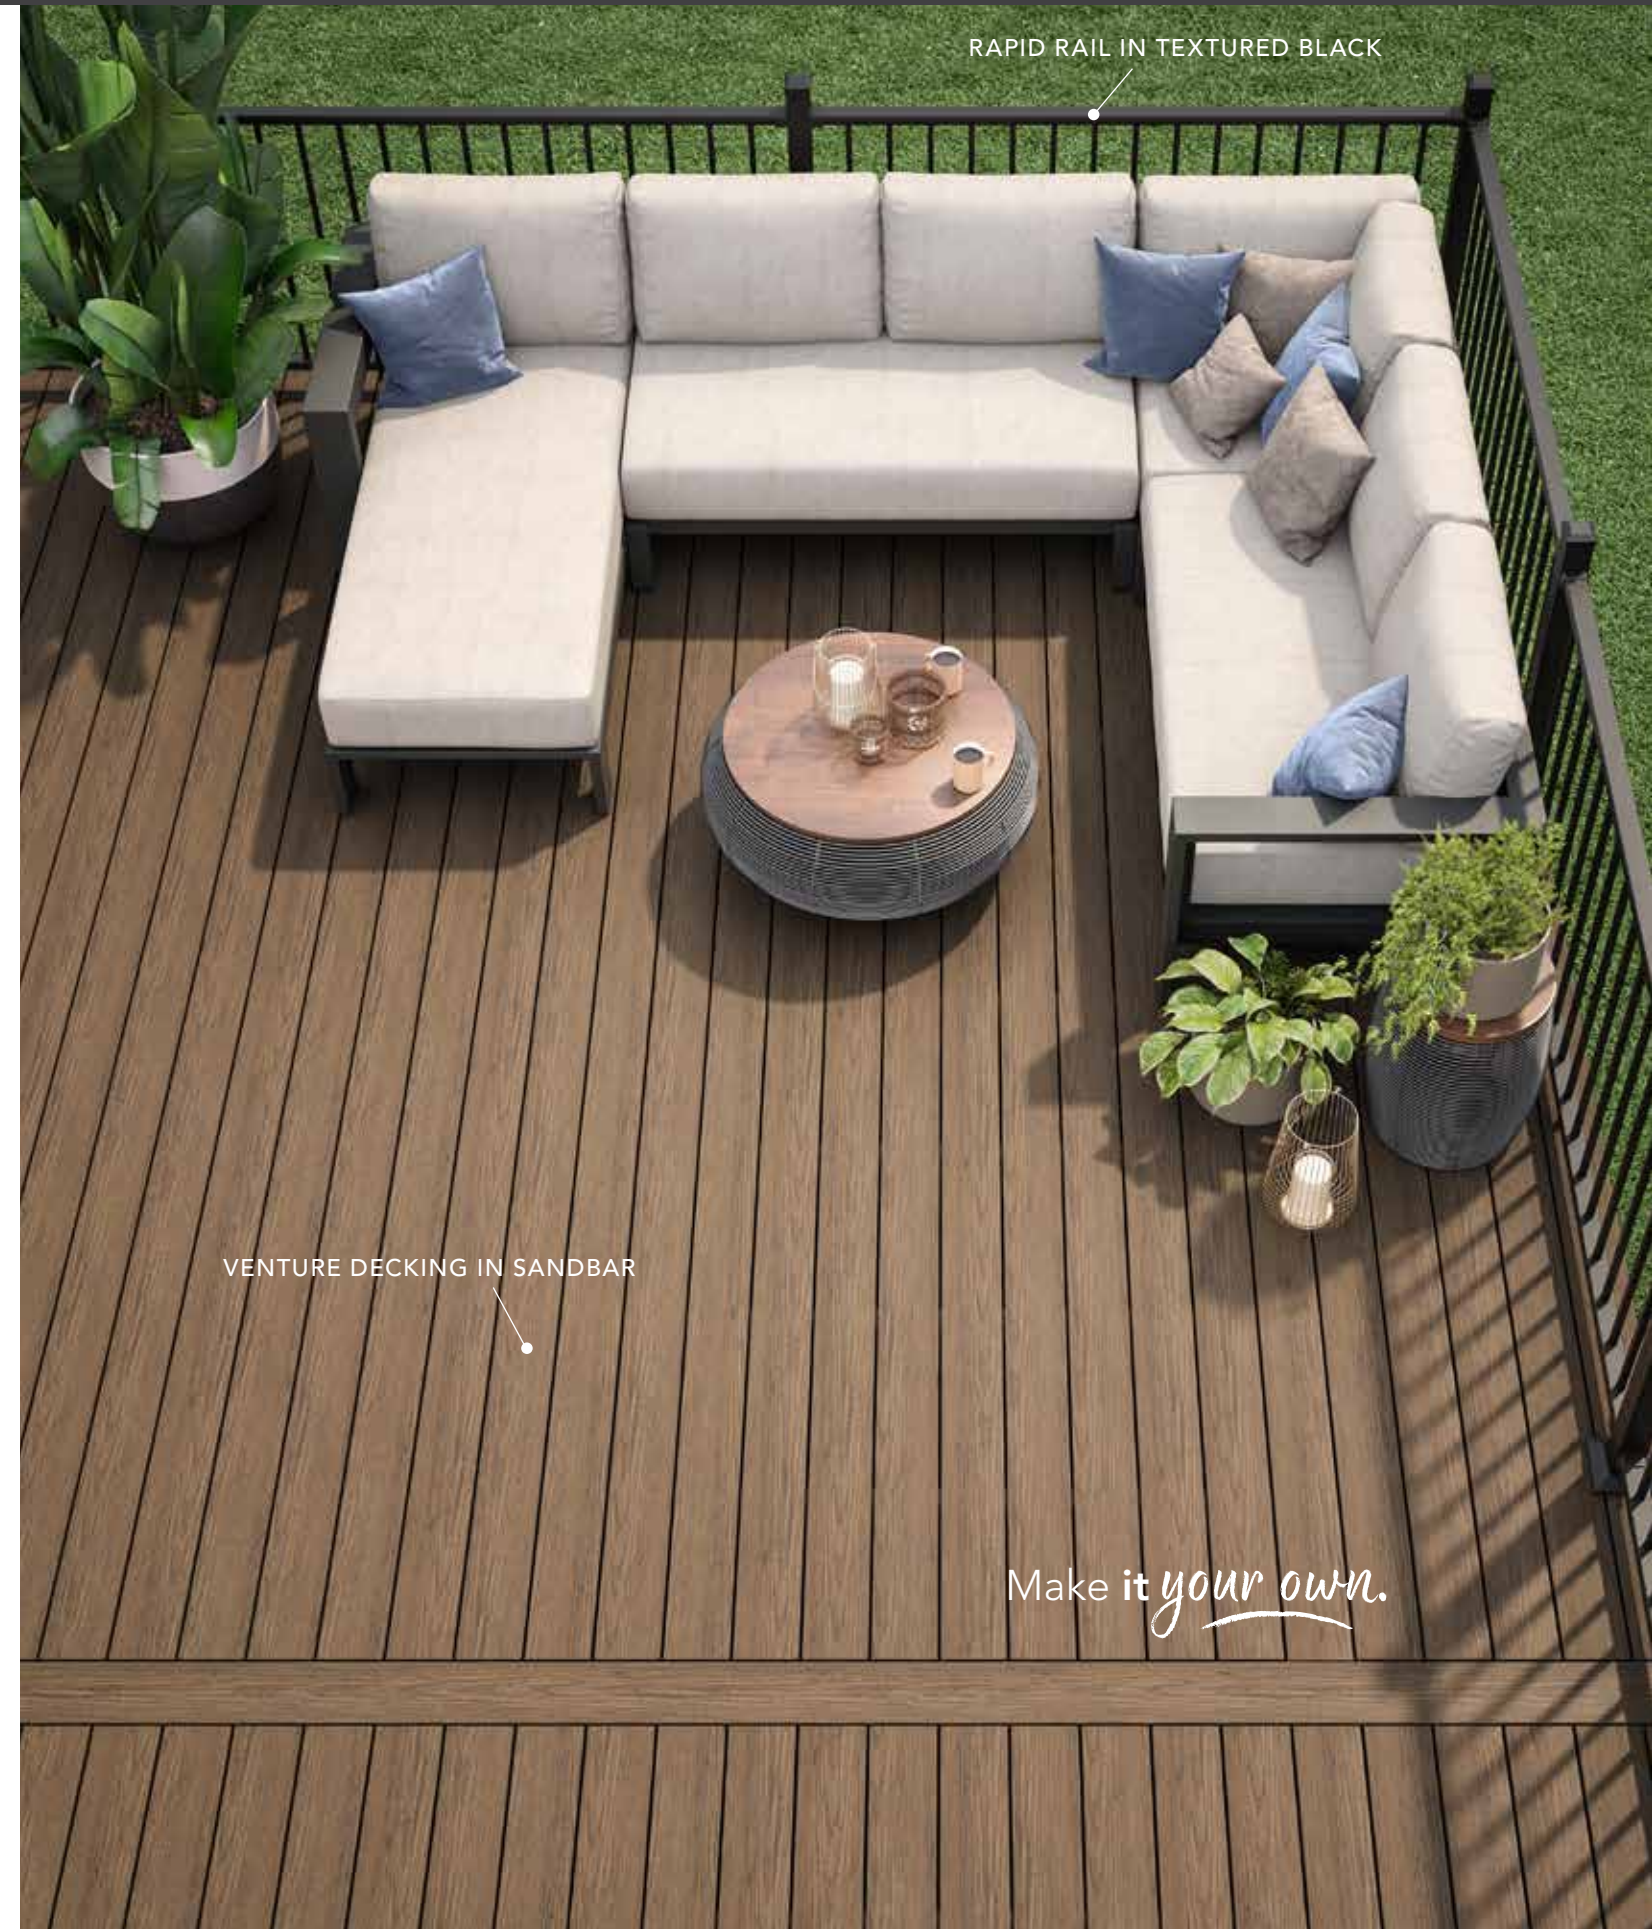

RAPID RAIL IN TEXTURED BLACK

VENTURE DECKING IN SANDBAR

Make *it your own.*