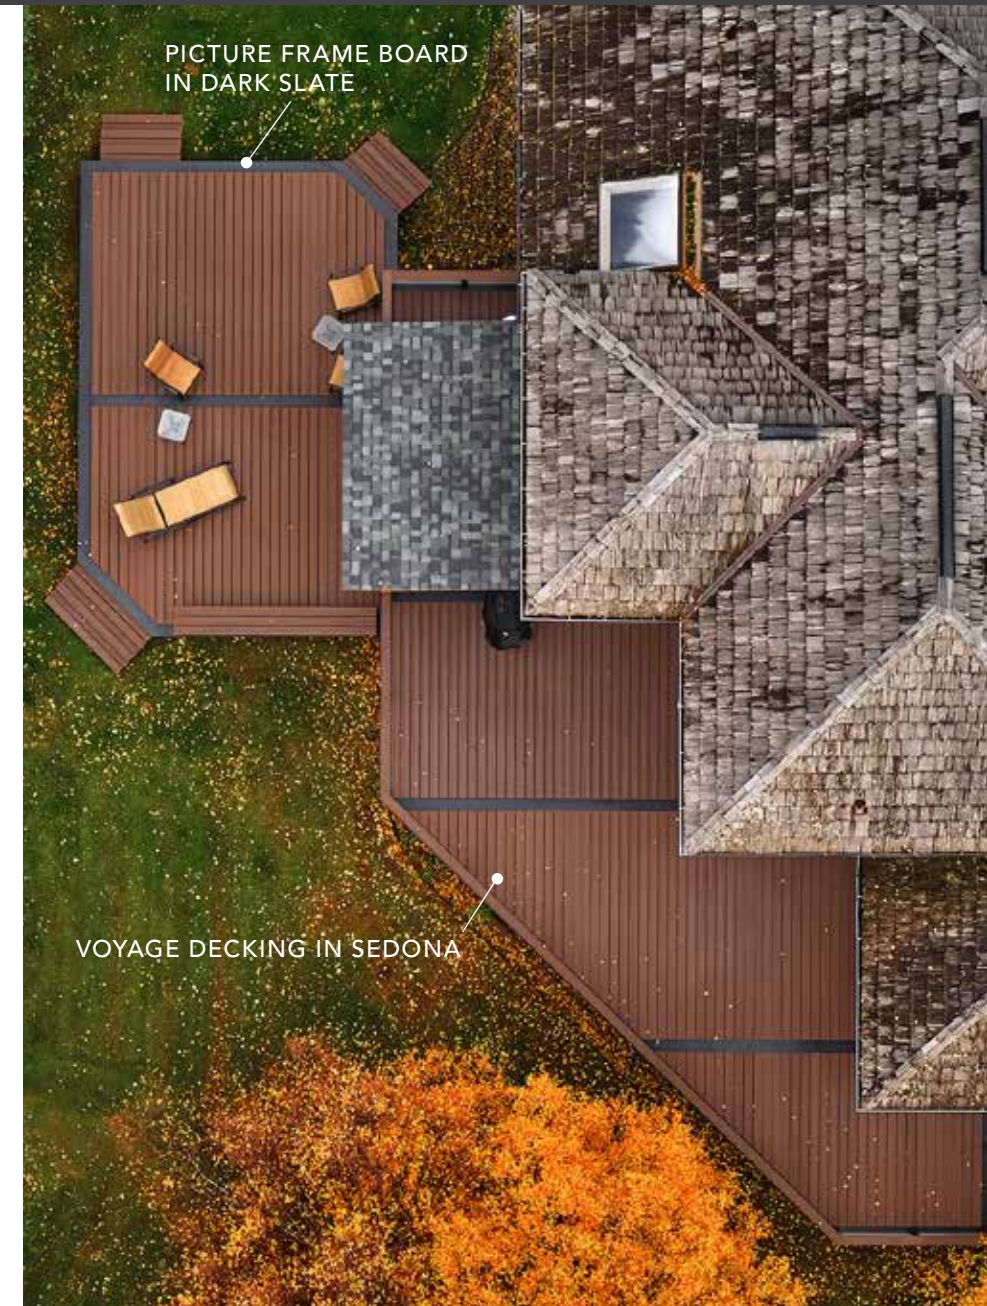

# ACCENT & ADD DEFINITION

DARK SLATE

Pairs well with Voyage, Vault and Vista Decking

**Solid-edge Profile**

Width: 5½"  
Length: 21'

**Fascia**

Width: 8" and 11¼"  
Length: 12'

50 | 25 | 25  
YEAR LIMITED WARRANTY