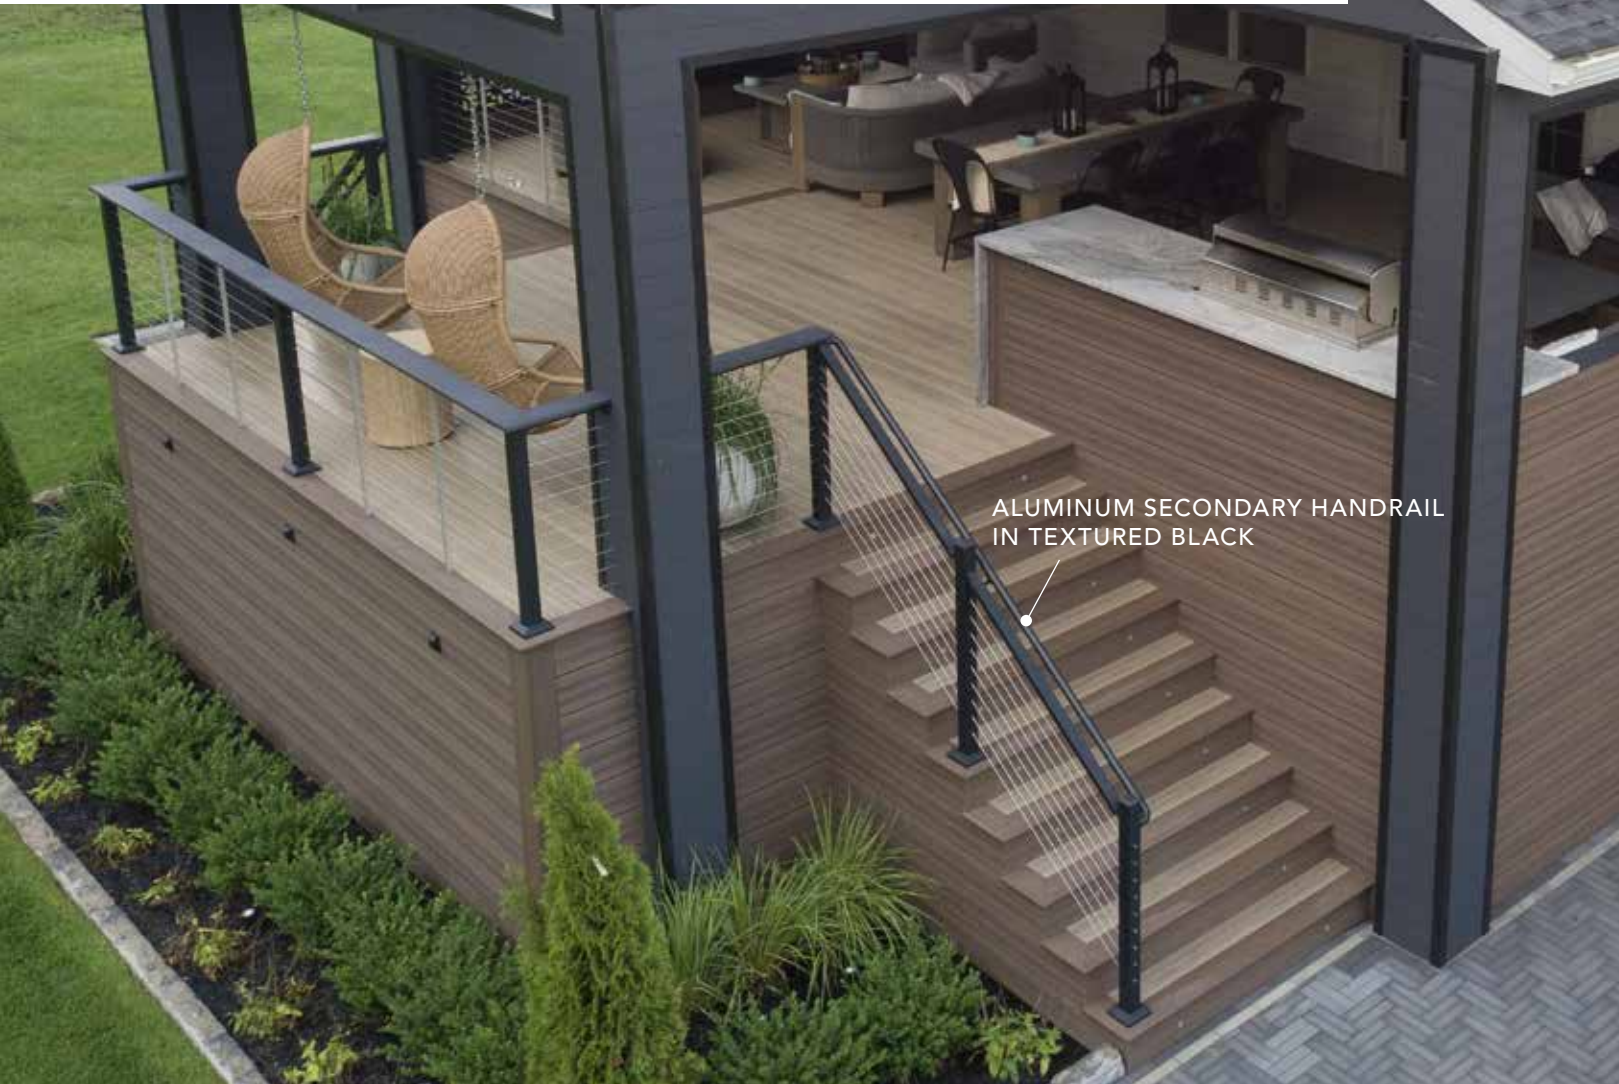

## GATE JAMB KITS

- Contemporary Gate Kit is available in Textured Black, Textured White, Weathered Brown and Bronze
  - Available for 36" and 42" rail heights allowing for customized gate sizes
- Rapid Rail gate is available in Textured Black
  - Available for 36" and 42" rail heights in Textured Black
- Available for 36" only for Textured White and Weathered Brown
  - Includes gate hardware, hinges and latch