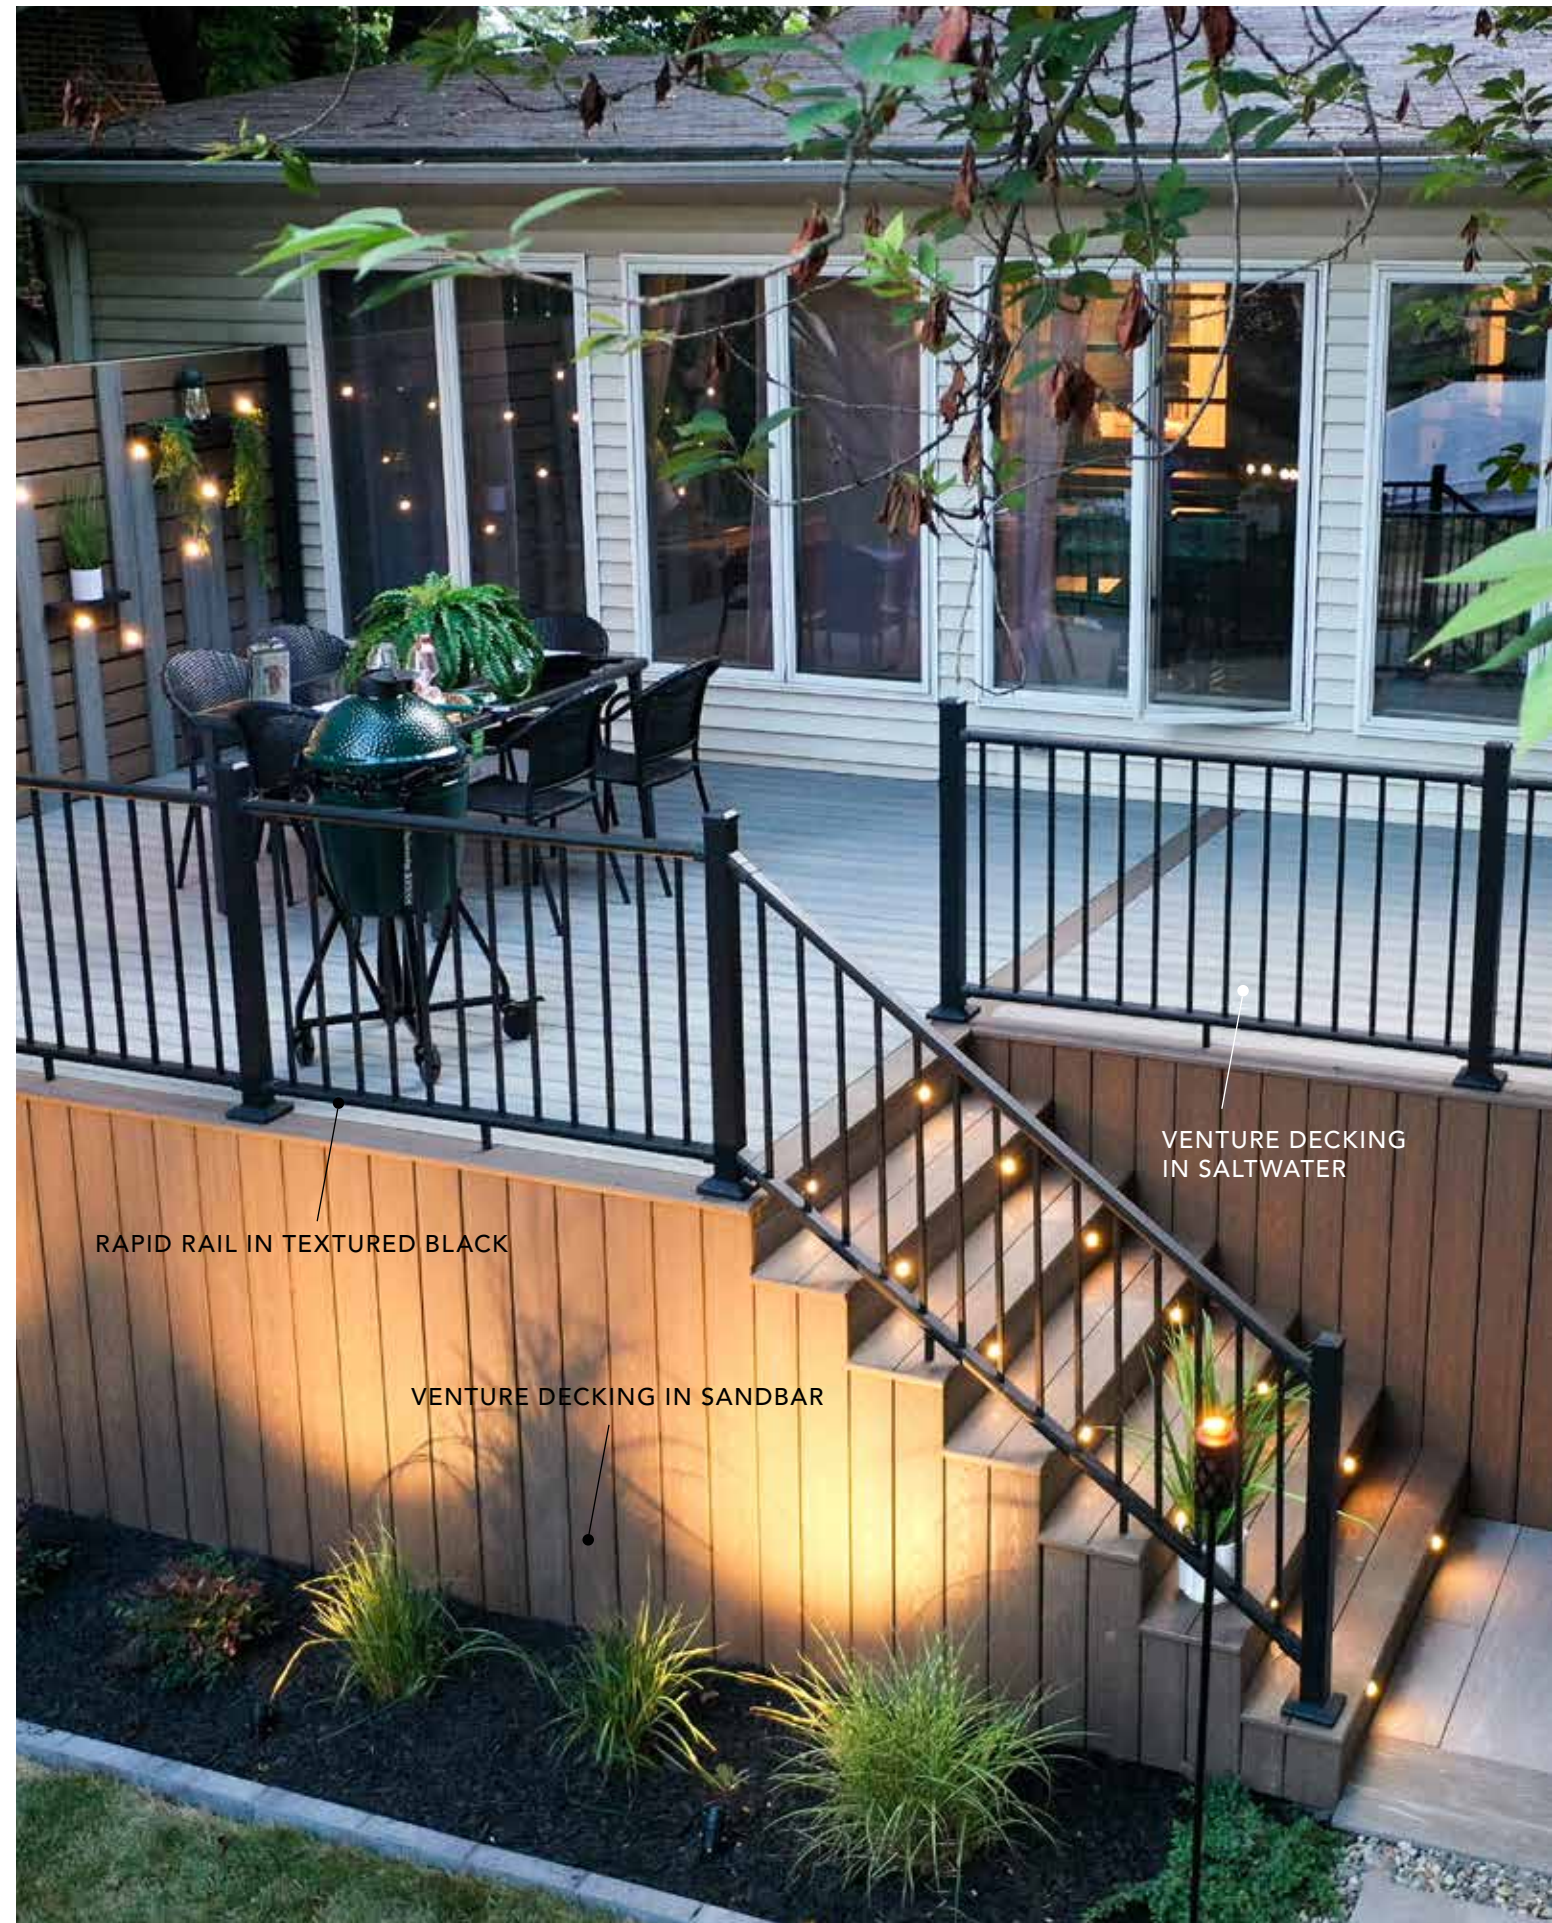

- Top rail kit available in 6' and 8' on-center lengths
- Pre-drilled line, corner and end posts
- Color-matched powder-coated aluminum spacers
- 316 Stainless steel cable available in various lengths varying from 5' to 50'
- Rail, post and cable kits sold individually
- 6' and 8' stair kits available