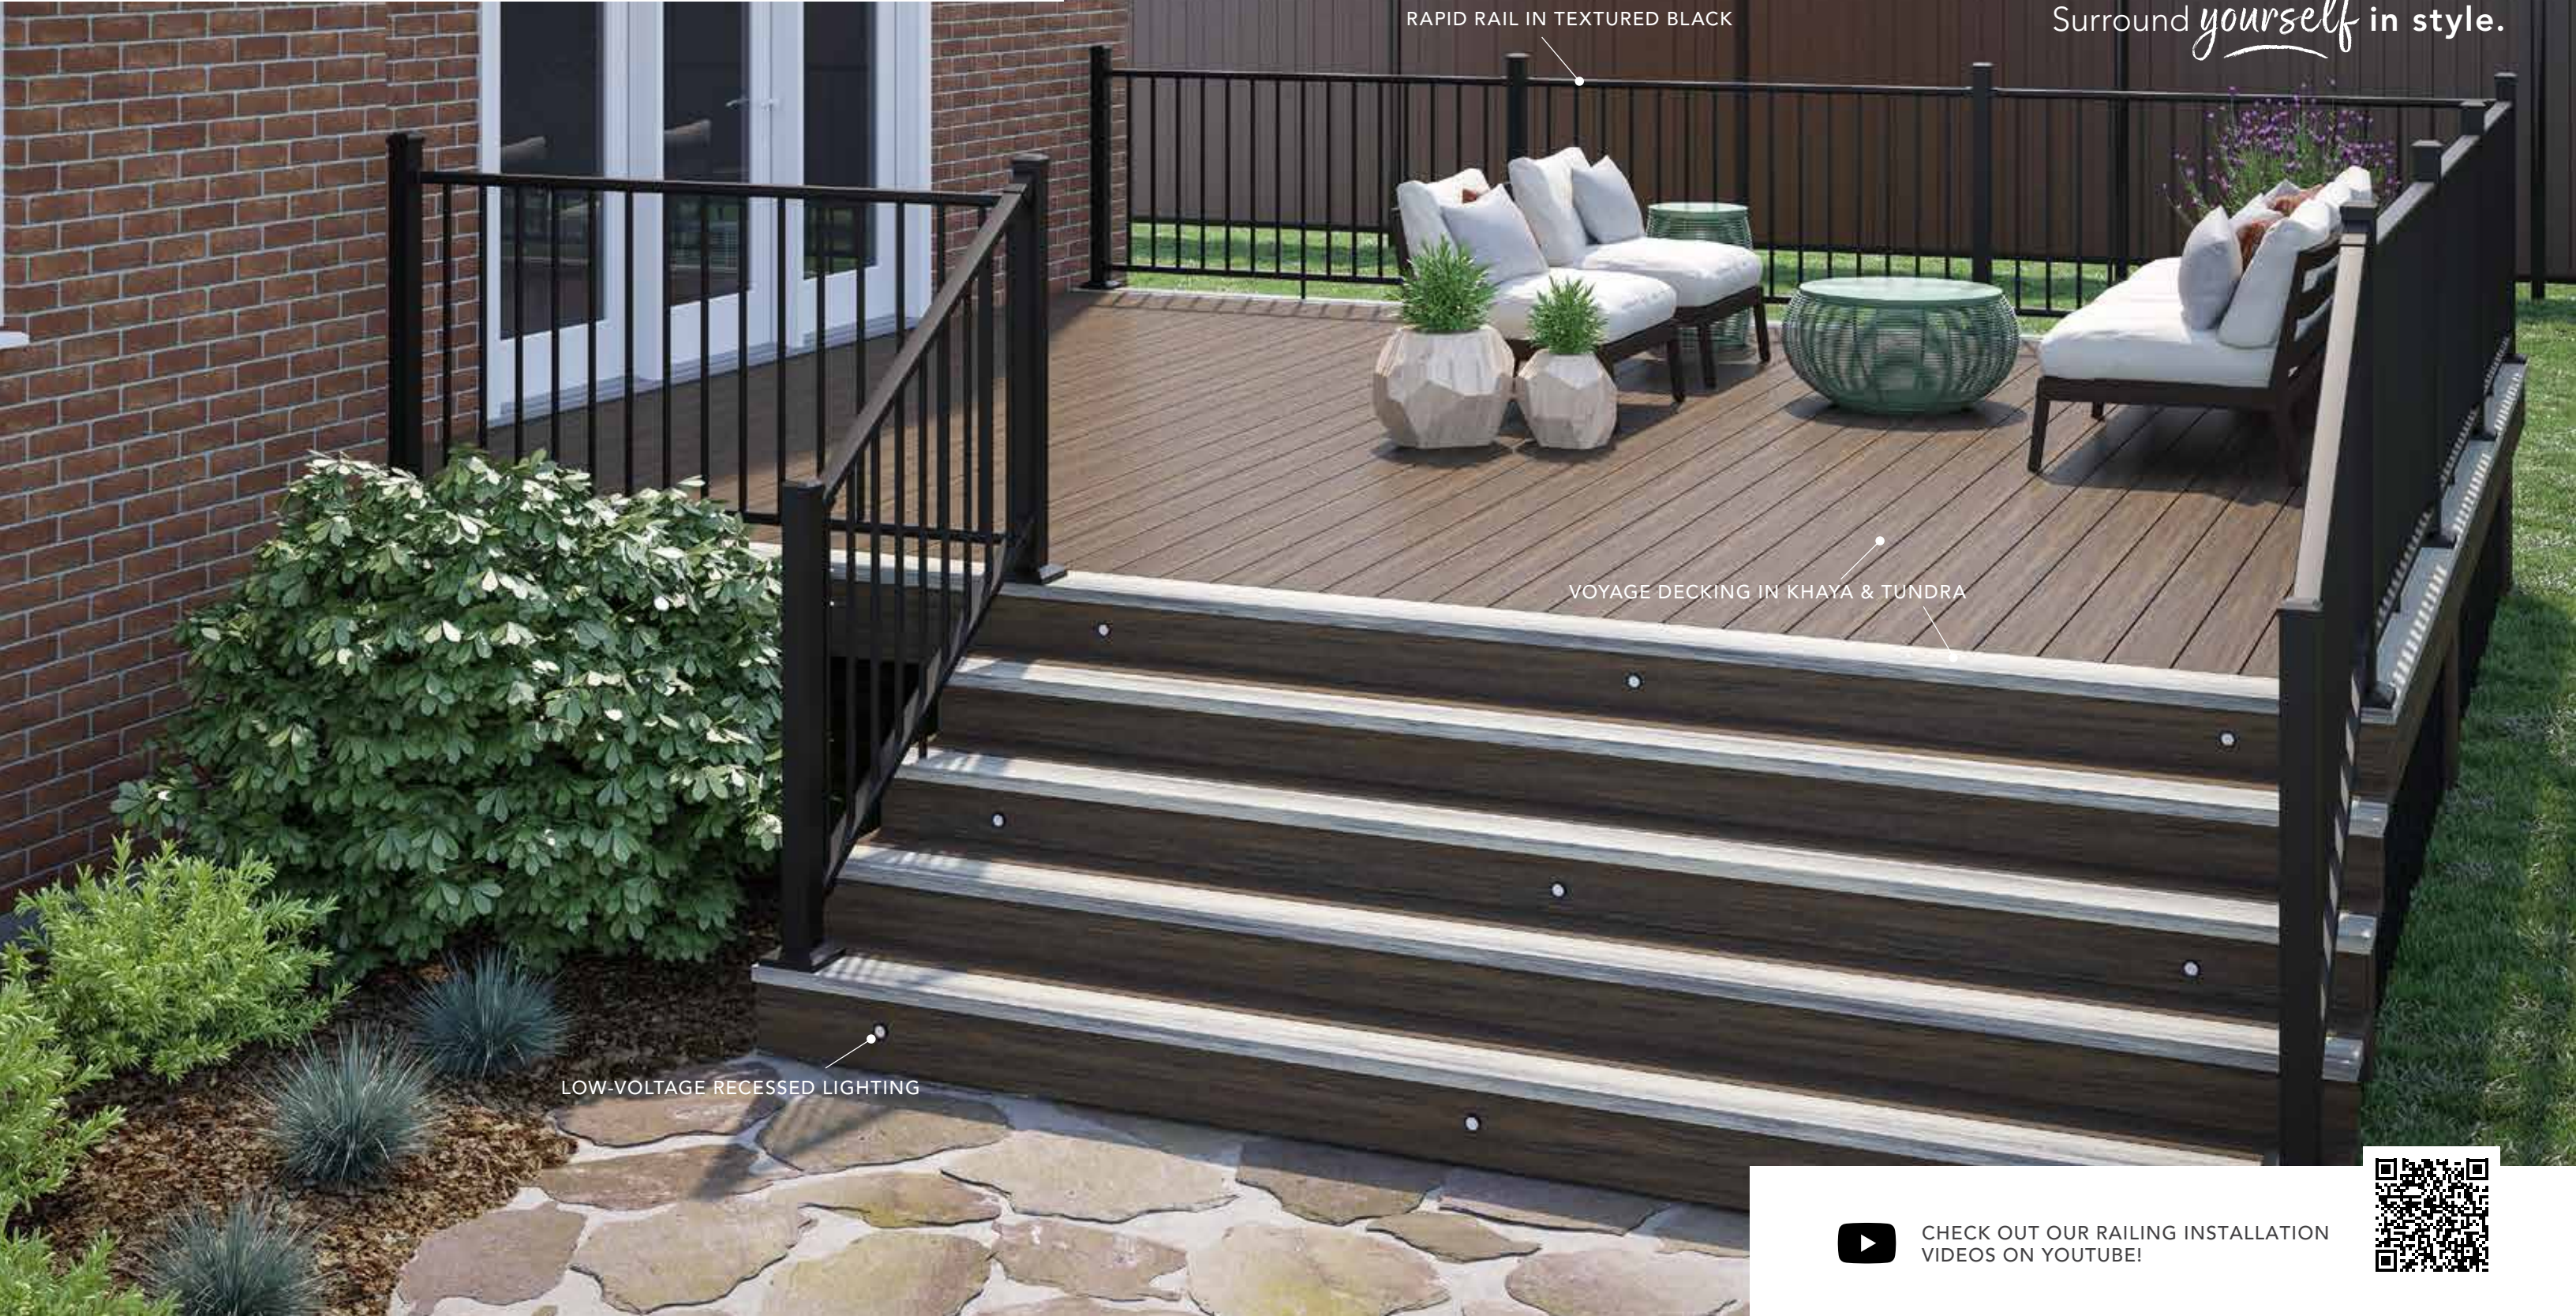

RAILING SYSTEMS

Learn more here:

Aluminum railing offers:

RAPID RAIL IN TEXTURED BLACK

Surround *yourself* in style.

VOYAGE DECKING IN KHAYA & TUNDRA

LOW-VOLTAGE RECESSED LIGHTING

CHECK OUT OUR RAILING INSTALLATION VIDEOS ON YOUTUBE!