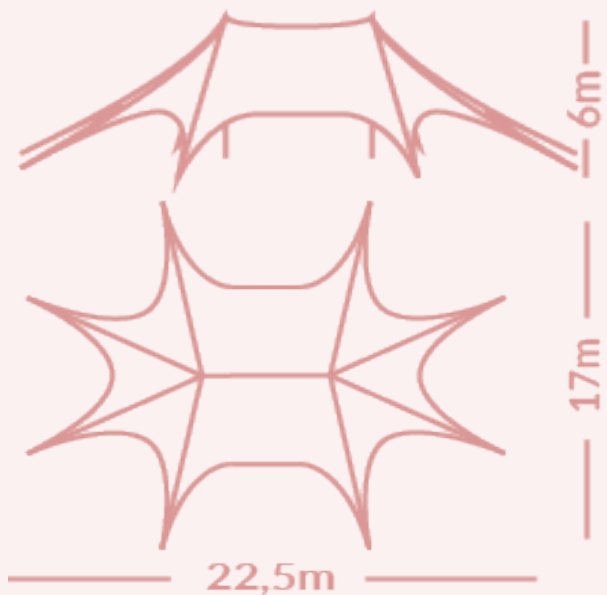

Ø 17m

Tepee double pole 150 - 6 fins

code	description	price USD
TPDP150-ALTP	Central poles (one pair) incl. accessories Including 2 pcs of collapsible poles Ø 70 mm, jack, central plates, steel anchoring set of 6 pcs of 75cm pin spikes, 8 pcs of 25cm pin spikes for central plates, measuring rope, transport bag(s)	2167.5
TPDP150-RF-N	Roof without zippers - unable to connect with side walls (made of Fastex O8 500D fabric, including decorative aluminium feet)	3090
TPDP150-RF-Z	Roof with zippers - to connect with side walls (made of Fastex O8 500D fabric, including decorative aluminium feet)	3517.5
Walls		
TPDP150-WFL	Front/back wall full (long side)	315
TPDP150-WF	Side wall full	292.5
TPDP150-WW	Side wall incl. window	390
TPDP150-WP	Side wall incl. panorama window	457.5
TPDP150-WD	Side wall incl. door	322.5
Printing		
TPDP150-PR-RF	Printing on complete roof	1987.5
TPDP150-PR-W	Printing on one side wall	360
TPDP150-PR-WL	Printing on one front/back wall (long side)	495

Tepee double pole 180 - 6 fins

code	description	price USD
TPDP180-ALTP	Central poles (one pair) incl. accessories Including 2 pcs of collapsible poles Ø 70 mm, jack, central plates, steel anchoring set of 6 pcs of 95cm pin spikes, 8 pcs of 25cm pin spikes for central plates, measuring rope, transport bag(s)	2167.5
TPDP180-RF-N	Roof without zippers - unable to connect with side walls (made of Fastex O8 500D fabric, including decorative aluminium feet)	3367.5
Printing		
TPDP180-PR-RF	Printing on complete roof	2640