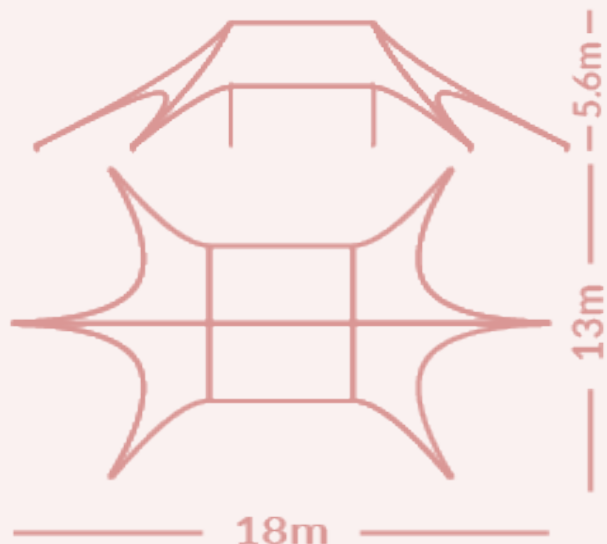

Tepee single pole 170 - 6 fins

6m

code	description	price USD
TPSP170-ALTP	Central pole incl. accessories Including collapsible pole Ø 100 mm, jack, central plate, steel anchoring set of 6 pcs of 95cm pin spikes, 4 pcs of 25cm pin spikes for central plate, measuring rope, transport bag(s)	1425
TPSP170-RF-N	Roof without zippers - unable to connect with side walls (made of Fastex O8 500D fabric, including decorative aluminium feet)	3037.5
Printing		
TPSP170-PR-RF	Printing on complete roof	2355

Ø 17m

Tepee double pole 150 - 6 fins

code	description	price USD
TPDP150-ALTP	Central poles (one pair) incl. accessories Including 2 pcs of collapsible poles Ø 70 mm, jack, central plates, steel anchoring set of 6 pcs of 75cm pin spikes, 8 pcs of 25cm pin spikes for central plates, measuring rope, transport bag(s)	2167.5
TPDP150-RF-N	Roof without zippers - unable to connect with side walls (made of Fastex O8 500D fabric, including decorative aluminium feet)	3090
TPDP150-RF-Z	Roof with zippers - to connect with side walls (made of Fastex O8 500D fabric, including decorative aluminium feet)	3517.5
Walls		
TPDP150-WFL	Front/back wall full (long side)	315
TPDP150-WF	Side wall full	292.5
TPDP150-WW	Side wall incl. window	390
TPDP150-WP	Side wall incl. panorama window	457.5
TPDP150-WD	Side wall incl. door	322.5
Printing		
TPDP150-PR-RF	Printing on complete roof	1987.5
TPDP150-PR-W	Printing on one side wall	360
TPDP150-PR-WL	Printing on one front/back wall (long side)	495

Tepee double pole 180 - 6 fins

code	description	price USD
TPDP180-ALTP	Central poles (one pair) incl. accessories Including 2 pcs of collapsible poles Ø 70 mm, jack, central plates, steel anchoring set of 6 pcs of 95cm pin spikes, 8 pcs of 25cm pin spikes for central plates, measuring rope, transport bag(s)	2167.5
TPDP180-RF-N	Roof without zippers - unable to connect with side walls (made of Fastex O8 500D fabric, including decorative aluminium feet)	3367.5
Printing		
TPDP180-PR-RF	Printing on complete roof	2640