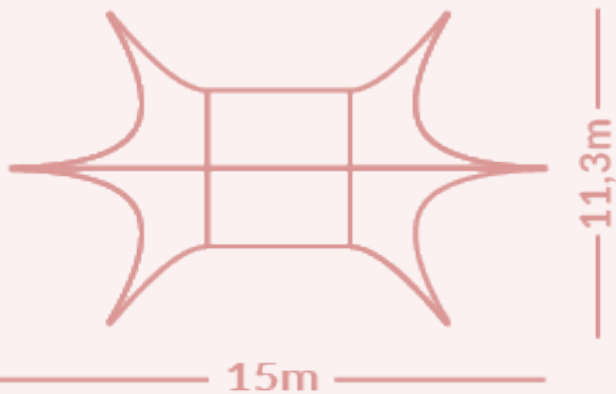

Tepee single pole 170 - 6 fins

6m

code	description	price USD
TPSP170-ALTP	Central pole incl. accessories Including collapsible pole Ø 100 mm, jack, central plate, steel anchoring set of 6 pcs of 95cm pin spikes, 4 pcs of 25cm pin spikes for central plate, measuring rope, transport bag(s)	1425
TPSP170-RF-N	Roof without zippers - unable to connect with side walls (made of Fastex O8 500D fabric, including decorative aluminium feet)	3037.5
Printing		
TPSP170-PR-RF	Printing on complete roof	2355

Ø 17m

Tepee double pole 150 - 6 fins

code	description	price USD
TPDP150-ALTP	Central poles (one pair) incl. accessories Including 2 pcs of collapsible poles Ø 70 mm, jack, central plates, steel anchoring set of 6 pcs of 75cm pin spikes, 8 pcs of 25cm pin spikes for central plates, measuring rope, transport bag(s)	2167.5
TPDP150-RF-N	Roof without zippers - unable to connect with side walls (made of Fastex O8 500D fabric, including decorative aluminium feet)	3090
TPDP150-RF-Z	Roof with zippers - to connect with side walls (made of Fastex O8 500D fabric, including decorative aluminium feet)	3517.5
Walls		
TPDP150-WFL	Front/back wall full (long side)	315
TPDP150-WF	Side wall full	292.5
TPDP150-WW	Side wall incl. window	390
TPDP150-WP	Side wall incl. panorama window	457.5
TPDP150-WD	Side wall incl. door	322.5
Printing		
TPDP150-PR-RF	Printing on complete roof	1987.5
TPDP150-PR-W	Printing on one side wall	360
TPDP150-PR-WL	Printing on one front/back wall (long side)	495

Tepee double pole 180 - 6 fins

code	description	price USD
TPDP180-ALTP	Central poles (one pair) incl. accessories Including 2 pcs of collapsible poles Ø 70 mm, jack, central plates, steel anchoring set of 6 pcs of 95cm pin spikes, 8 pcs of 25cm pin spikes for central plates, measuring rope, transport bag(s)	2167.5
TPDP180-RF-N	Roof without zippers - unable to connect with side walls (made of Fastex O8 500D fabric, including decorative aluminium feet)	3367.5
Printing		
TPDP180-PR-RF	Printing on complete roof	2640