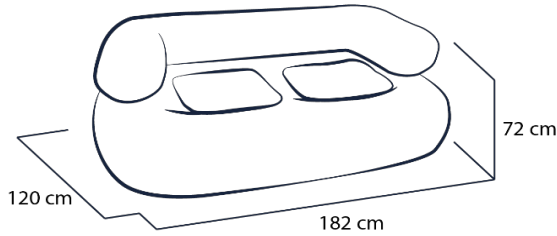

CHILLOUT FURNITURE

PRICE LIST OF PNEUMATIC CHILLOUT FURNITURE 2019

SINGLE CHAIR

code	description	price USD
CHILL-SCH	Single chair (white or grey)	118.75
CHILL-SCH SOCK	Printed sock on back support tube	112.5
CHILL-SCH SEAT BL	One color seat mattress	31.25
CHILL-SCH SEAT PC	Printed seat mattress	43.75
CHILL-SCH BAG	Transport bag	25
DTP-SCH	Graphic work (artwork to templates per one design)	43.75

DOUBLE CHAIR

code	description	price USD
CHILL-DCH	Double chair (white or grey)	156.25
CHILL-DCH SOCK	Printed sock on back support tube	150
CHILL-DCH SEAT BL	One color seat mattress (one pair)	62.5
CHILL-DCH SEAT PC	Printed seat mattress (one pair)	87.5
CHILL-DCH BAG	Transport bag	31.25
DTP-DCH	Graphic work (artwork to templates per one design)	43.75