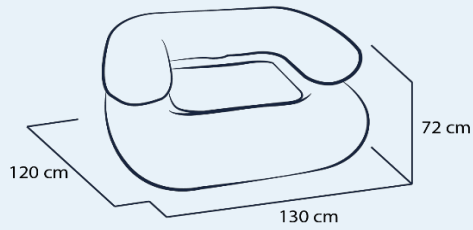

CHILLOUT FURNITURE

PRICE LIST OF PNEUMATIC CHILLOUT FURNITURE 2019

SINGLE CHAIR

code	description	price USD
CHILL-SCH	Single chair (white or grey)	118.75
CHILL-SCH SOCK	Printed sock on back support tube	112.5
CHILL-SCH SEAT BL	One color seat mattress	31.25
CHILL-SCH SEAT PC	Printed seat mattress	43.75
CHILL-SCH BAG	Transport bag	25
DTP-SCH	Graphic work (artwork to templates per one design)	43.75

DOUBLE CHAIR

code	description	price USD
CHILL-DCH	Double chair (white or grey)	156.25
CHILL-DCH SOCK	Printed sock on back support tube	150
CHILL-DCH SEAT BL	One color seat mattress (one pair)	62.5
CHILL-DCH SEAT PC	Printed seat mattress (one pair)	87.5
CHILL-DCH BAG	Transport bag	31.25
DTP-DCH	Graphic work (artwork to templates per one design)	43.75