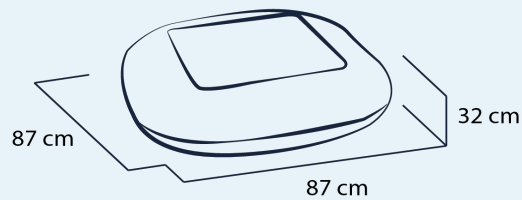

code	description	price USD
CHILL-TAB	Table (white or grey)	68.75
CHILL-TAB ACRC BL	Transparent acrylic glass plate	93.75
CHILL-TAB ACRC PC	Printed acrylic glass plate	118.75
CHILL-TAB BAG S	Transport bag small (table only)	18.75
CHILL-TAB BAG B	Transport bag big (table including glass)	43.75
DTP-TAB	Graphic work (artwork to templates per one design)	18.75

GENERAL DESCRIPTION

Each chillout furniture is made of embossed PVC film 0,5mm
All back support tubes socks are made
of stretch fabric
All seat mattresses are made of 300D FR polyester
All printing is done by dye sublimation process
All prices are without freight
Price list is valid from 1.4.2019

GENERAL ACCESSORIES

code	description	price USD
BR 4 KITE	Hand pump	31.25
BR 142	220V/ 500W Electric pump (recommended one pump for whole set of furniture)	56.25
BR 1031	220V/ 170W Electric pump (recommended one pump for each piece of furniture)	18.75
AXL-RK	Repair kit	7.5
Preparation of 3D visual		
VIS-AXLCHILL	Preparation of 3rd and each additional visual of furniture (1st and 2nd is free)	43.75