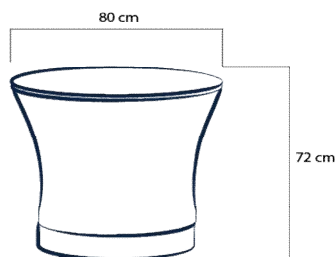

## OMEGA SEAT

code	description	price USD
PSC100 BL	Seat in C shape, blank	546.75
PSC100 PC	Seat in C shape, dye sublimation printed	675
PSC100 SOCK PC	Optional extra sock for Seat in C shape, dye sub printed	479.25
DTP-PSC	Graphic work (artwork to templates per one design)	101.25
PST100W	White fiberglass table, to be used with PSC100	796.5
PST100S	Printed sticker on top of the table, diameter 80cm	60.75

## BONGO PUFF

Might be used in a set with Bongo table

code	description	price USD
PUFF50 BL	Puff seat 50cm, blank	229.5
PUFF50 PC	Puff seat 50cm, dye sub printed	249.75
PUFF50 SOCK PC	Optional extra sock for Puff seat 50cm, dye sub printed	108

### BISTRO PUFF

Might be used as a set with Bistro table

code	description	price USD
PUFF68 BL	Puff seat 68cm, blank	243
PUFF68 PC	Puff seat 68cm, dye sub printed	263.25
PUFF68 SOCK PC	Optional extra sock for Puff seat 68cm, dye sub printed	121.5
DTP-PUFF	Graphic work (artwork to templates per one design)	27