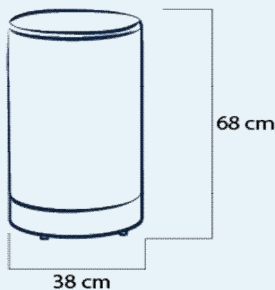

code	description	price USD
PUFF50 BL	Puff seat 50cm, blank	229.5
PUFF50 PC	Puff seat 50cm, dye sub printed	249.75
PUFF50 SOCK PC	Optional extra sock for Puff seat 50cm, dye sub printed	108

BISTRO PUFF

Might be used as a set with Bistro table

code	description	price USD
PUFF68 BL	Puff seat 68cm, blank	243
PUFF68 PC	Puff seat 68cm, dye sub printed	263.25
PUFF68 SOCK PC	Optional extra sock for Puff seat 68cm, dye sub printed	121.5
DTP-PUFF	Graphic work (artwork to templates per one design)	27