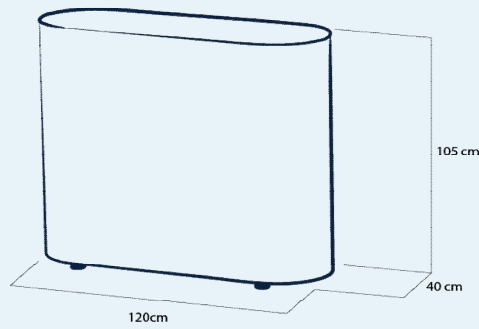

## STRAIGHT DESK

code	description	price USD
DSS120	Straight desk 120cm, completely dye sublimation printed	870.75
DSS120 SOCK	Optional extra sock for Straight desk 120cm, printed	330.75
DSS120-DR	Optional set of 2 internal racks between inflatable tubes	121.5
DTP-DS	Graphic work (artwork to templates per one design)	47.25
DSS120 PVCC	Transparent PVC film top cover	33.75
DSS120 ACRC	Transparent acrylic glass top cover	121.5
DSS EPC	Edge protection cover	47.25

## BENDED DESK

code	description	price USD
DSB120	Bended desk 120cm, completely dye sublimation printed	911.25
DSB120 SOCK	Optional extra sock for Bended desk 120cm, dye sub printed	344.25
DSB120-DR	Optional set of 2 internal racks between inflatable tubes	121.5
DTP-DS	Graphic work (artwork to templates per one design)	47.25
DSB120 PVCC	Transparent PVC film top cover	40.5
DSB120 ACRC	Transparent acrylic glass top cover	128.25
DSB EPC	Edge protection cover	47.25