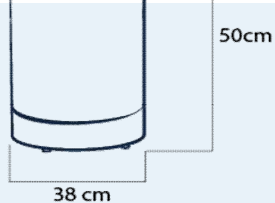

code	description	price USD
PUFF50 BL	Puff seat 50cm, blank	229.5
PUFF50 PC	Puff seat 50cm, dye sub printed	249.75
PUFF50 SOCK PC	Optional extra sock for Puff seat 50cm, dye sub printed	108

BISTRO PUFF

Might be used as a set with Bistro table

code	description	price USD
PUFF68 BL	Puff seat 68cm, blank	243
PUFF68 PC	Puff seat 68cm, dye sub printed	263.25
PUFF68 SOCK PC	Optional extra sock for Puff seat 68cm, dye sub printed	121.5
DTP-PUFF	Graphic work (artwork to templates per one design)	27