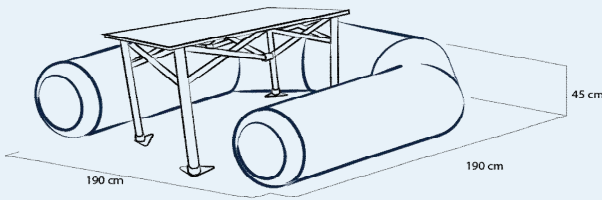

YOU SEAT

code	description	price USD
PSU60 BL	Seat in U shape, blank	526.5
PSU60 PC	Seat in U shape, dye sublimation printed	661.5
PSU60 SOCK PC	Optional extra sock for Seat in U shape, dye sub printed	459
DTP-PSU	Graphic work (artwork to templates per one design)	60.75
FT60	Flexi table 60x120cm, to be used with PSU60	263.25

OMEGA SEAT