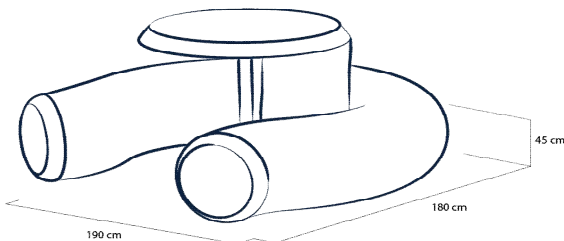

code	description	price USD
PSC100 BL	Seat in C shape, blank	546.75
PSC100 PC	Seat in C shape, dye sublimation printed	675
PSC100 SOCK PC	Optional extra sock for Seat in C shape, dye sub printed	479.25
DTP-PSC	Graphic work (artwork to templates per one design)	101.25
PST100W	White fiberglass table, to be used with PSC100	796.5
PST100S	Printed sticker on top of the table, diameter 80cm	60.75

BONGO PUFF

Might be used in a set with Bongo table