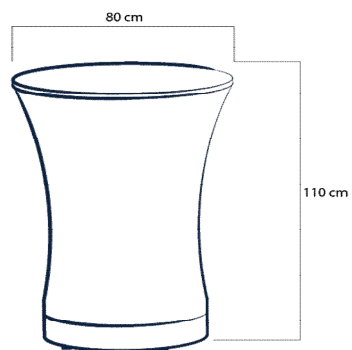

## STRAIGHT DESK

code	description	price USD
DSS120	Straight desk 120cm, completely dye sublimation printed	870.75
DSS120 SOCK	Optional extra sock for Straight desk 120cm, printed	330.75
DSS120-DR	Optional set of 2 internal racks between inflatable tubes	121.5
DTP-DS	Graphic work (artwork to templates per one design)	47.25
DSS120 PVCC	Transparent PVC film top cover	33.75
DSS120 ACRC	Transparent acrylic glass top cover	121.5
DSS EPC	Edge protection cover	47.25

## OMEGA SEAT

code	description	price USD
PSC100 BL	Seat in C shape, blank	546.75
PSC100 PC	Seat in C shape, dye sublimation printed	675
PSC100 SOCK PC	Optional extra sock for Seat in C shape, dye sub printed	479.25
DTP-PSC	Graphic work (artwork to templates per one design)	101.25
PST100W	White fiberglass table, to be used with PSC100	796.5
PST100S	Printed sticker on top of the table, diameter 80cm	60.75

## BONGO PUFF

Might be used in a set with Bongo table

code	description	price USD
PUFF50 BL	Puff seat 50cm, blank	229.5
PUFF50 PC	Puff seat 50cm, dye sub printed	249.75
PUFF50 SOCK PC	Optional extra sock for Puff seat 50cm, dye sub printed	108

### BISTRO PUFF

Might be used as a set with Bistro table

code	description	price USD
PUFF68 BL	Puff seat 68cm, blank	243
PUFF68 PC	Puff seat 68cm, dye sub printed	263.25
PUFF68 SOCK PC	Optional extra sock for Puff seat 68cm, dye sub printed	121.5
DTP-PUFF	Graphic work (artwork to templates per one design)	27