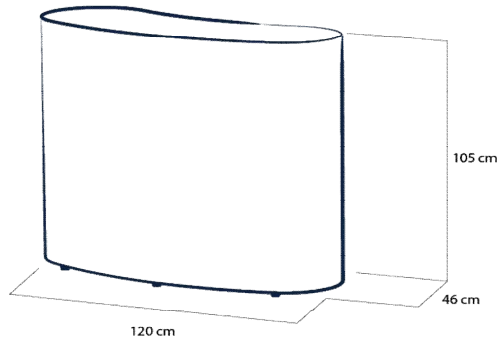

## STRAIGHT DESK

code	description	price USD
DSS120	Straight desk 120cm, completely dye sublimation printed	870.75
DSS120 SOCK	Optional extra sock for Straight desk 120cm, printed	330.75
DSS120-DR	Optional set of 2 internal racks between inflatable tubes	121.5
DTP-DS	Graphic work (artwork to templates per one design)	47.25
DSS120 PVCC	Transparent PVC film top cover	33.75
DSS120 ACRC	Transparent acrylic glass top cover	121.5
DSS EPC	Edge protection cover	47.25

## BENDED DESK

code	description	price USD
DSB120	Bended desk 120cm, completely dye sublimation printed	911.25
DSB120 SOCK	Optional extra sock for Bended desk 120cm, dye sub printed	344.25
DSB120-DR	Optional set of 2 internal racks between inflatable tubes	121.5
DTP-DS	Graphic work (artwork to templates per one design)	47.25
DSB120 PVCC	Transparent PVC film top cover	40.5
DSB120 ACRC	Transparent acrylic glass top cover	128.25
DSB EPC	Edge protection cover	47.25