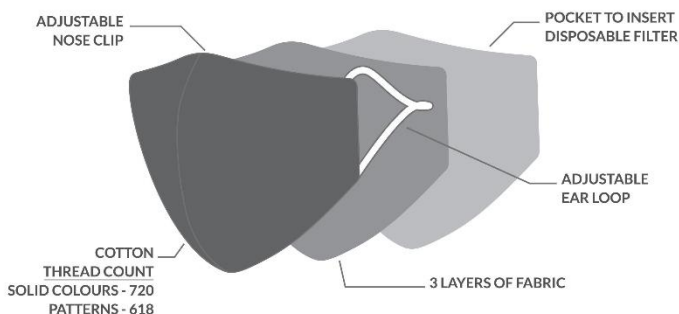

Order online **ethicalpharmacysupplies.com** or fax / email completed order forms to:
f. 02 9012 0755 e. ethicalpharmacysupplies@live.com.au p. 0410 517 444

Pharmacy Name: _____ Email: _____
Address: _____ Suburb: _____ P/C: _____
Phone:( ) _____ Fax:( ) _____
Full Contact Name: _____
Credit Card: _____ / _____ / _____ Exp: _____ / _____ CCV: _____
Signature: _____ Date: _____ / _____ / _____
Name on CC:(first) _____ (last) _____

WEDDINGSTAR 3-PLY WASHABLE FACE MASK
3 Layers of Superior Protection