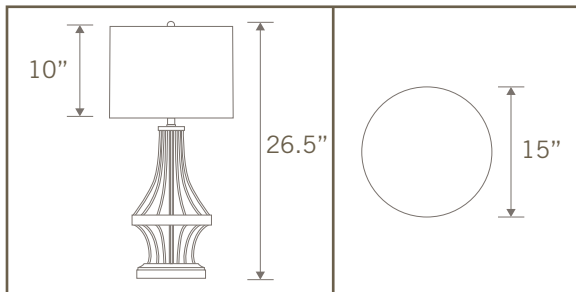

Modern Lantern®

INDOOR CORDLESS LAMP

GENERAL DESCRIPTION

- 15" Dia. x 26.5"T
- Comes in an Antique Brass or GunMetal finish metal base with an off white fabric shade
- INCLUDES rechargeable Li-Ion 12V battery, charger, and warm color value LED bulb
- Provides equivalent output as standard 40W bulb for 20+ hours on a full charge, but uses a fraction of the electricity.

DETAILS

- Overall: 15" diameter, 26.5" high
- Shade: 15" diameter, 10" high
- Base: 7.75" diameter, 1.75" high
- Battery (1): 12V Li-Ion 5000mAh battery, includes UL listed wall charger
- Battery Life: 20+ hours per charge, 500+ cycles
- Charge Time: Approx. 3.5 hours
- Bulb: 3W 12V LED, 350 lumens, 2900K, approx. 50,000 hrs. bulb life (5W bulb upgrade opt.)
- Weight: Approx. 6 lbs.
- Designed in the USA, made in China
- UL/CUL, FCC, UN38.3 compliant
- Patented: www.modernlantern.com/patents