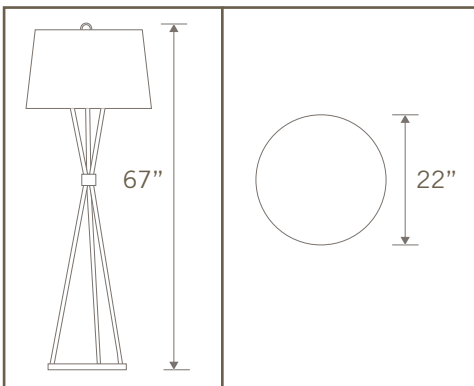

Modern Lantern®

CORDLESS FLOOR LAMP

GENERAL DESCRIPTION

- 22" Dia. x 67"T
- Metal body (brushed nickel finish)
- 5W, LED bulb (approx. 2700K)
- All metal construction with linen shade
- INCLUDES rechargeable Li-Ion 12V battery, charger, and warm color value LED bulb
- Provides equivalent output as standard 60W bulb for 13+ hours on a full charge, but uses a fraction of the electricity.

DETAILS

- Overall: 22" diameter, 67" height
- Shade: 22" diameter
- Base: 18" diameter, 54" high
- Battery: 12V Li-Ion 5000mAh battery, includes UL listed wall charger
- Battery Life: 13+ hours per charge, 500+ cycles
- Charge Time: Approx. 3.5 hours
- Bulb: 5W 12V LED, 450 lumens, 2700K, approx. 50,000 hrs. bulb life
- Weight: Approx. 14 pounds
- Designed in USA / Made in China
- UL/CUL, FCC, UN38.3 compliant
- Patented: www.modernlantern.com/patents