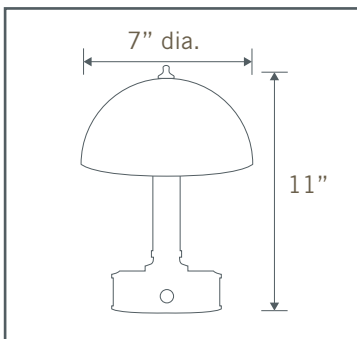

Modern Lantern®

CORDLESS MINI LAMP

GENERAL DESCRIPTION

- 7" Dia. x 11"T
- Metal body (dark antique brass finish)
- 3W, dimmable LED bulb (approx. 2100K)
- Dome shade is metal
- INCLUDES 2 rechargeable Li-Ion 12V batteries, charger, and integrated LED bulb
- Provides equivalent output as standard 35W bulb for 18+ hours on a full charge, 40+ hours fully dimmed. Recharges in approx. 2 hours.

DETAILS

- Overall: 7" diameter, 11" height
- Shade: 7" diameter
- Base: 5" diameter, 1.75" high
- Battery (2): 12V Li-Ion 2600mAh batteries, includes UL listed wall charger
- Battery Life: 18+ hours per charge, 500+ cycles
- Charge Time: Approx. 2 hours
- Bulb: Integrated 3W 12V LED, 350 lumens, dimmable, 2100K, approx. 50,000 hrs. bulb life
- Weight: Approx. 3 pounds
- Designed in USA / Made in China
- UL/CUL, FCC, UN38.3 compliant
- Patented: www.modernlantern.com/patents