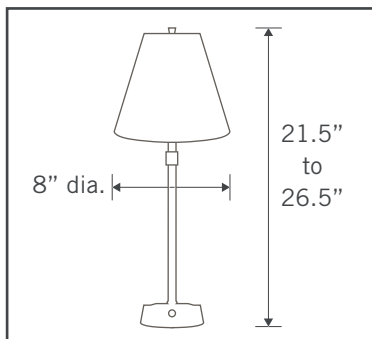

Modern Lantern®

CORDLESS MINI BUFFET

GENERAL DESCRIPTION

- 8" Dia. x 21.5 - 26.5"T
- Metal body - Various Finishes, Linen Shade
- 3W, dimmable LED bulb (approx. 2700K)
- Linen shade with frosted acrylic diffuser
- INCLUDES 1 rechargeable Li-Ion 12V battery , charger, and integrated LED bulb
- Provides equivalent output as standard 35W bulb for 18+ hours on a full charge, 40+ hours fully dimmed. Recharges in approx. 2 hours.

DETAILS

- Overall: 8" Dia. x 21.5 - 26.5"T
- Shade: 8" diameter
- Base: 5" diameter, 1.75" high
- Battery (1): 12V Li-Ion 2600mAh battery, includes UL listed wall charger
- Battery Life: 18+ hours per charge, 500+ cycles
- Charge Time: Approx. 2 hours
- Bulb: Integrated 3W 12V LED, 350 lumens, dimmable, 2700K, approx. 50,000 hrs. bulb life
- Weight: Approx. 4 pounds
- Designed in USA / Made in China
- UL/CUL, FCC, UN38.3 compliant
- Patented: www.modernlantern.com/patents