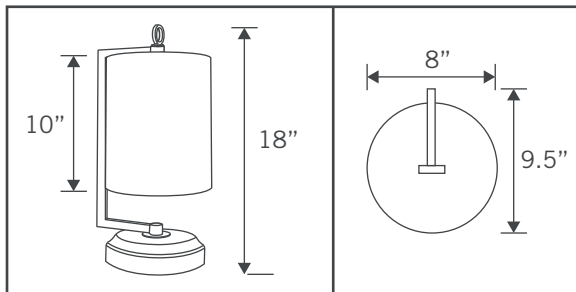

Modern Lantern®

INDOOR CORDLESS LAMP

GENERAL DESCRIPTION

- 9.5" Dia. x 18"T
- Dark Antique Brass finish with an off-white linen fabric drum shade
- INCLUDES rechargeable Li-Ion 12V battery, charger, and warm color value LED bulb
- Provides equivalent output as standard 45W bulb for 32+ hours on a full charge, but uses a fraction of the electricity.

DETAILS

- Overall: 9.5" diameter, 18" high
- Shade: 8" diameter, 10" high
- Base: 7.75" diameter, 1.75" high
- Battery (1): Rechargeable 12V, 7000mAh Li-Ion, includes UL listed wall charger
- Battery Life: 32+ hours per charge, 750+ cycles
- Charge Time: Approx. 4 hours
- Bulb: Dimmable 12V, 5W LED, approx. 450 lumens, 2700K, approx. 40,000 hrs. bulb life
- Weight: Approx. 7 pounds
- Designed in USA / Made in USA
- UL/CUL, FCC, UN38.3 compliant
- Patented: www.modernlantern.com/patents