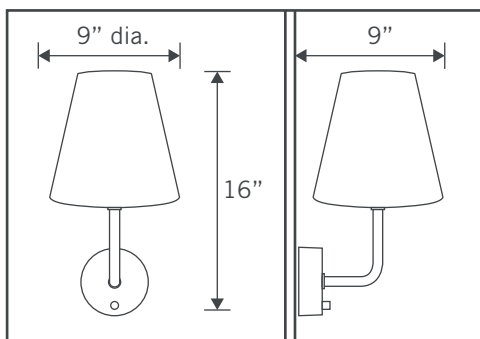

Modern Lantern®

CORDLESS WALL LAMP

GENERAL DESCRIPTION

- 9"W x 16"T x 9"D (out from wall)
- Metal body (various finishes)
- 5W, dimmable LED bulb
- Linen shade on top
- INCLUDES rechargeable Li-Ion 12V battery, charger, and warm color value LED bulb
- Provides equivalent output as standard 45W bulb for 8+ hours on high or up to 48+ hours on low

DETAILS

- 9"W x 16"T x 9"D (out from wall)
- Shade: 9" diameter
- Base: 5" diameter, 1.75" high
- Battery: 12V Li-Ion 2600mAh battery, includes UL listed wall charger
- Battery Life: Up to 48+ hours (dimmed) per charge
- Charge Time: Approx. 2 hours
- Bulb: 5W 12V LED, 450 lumens, dimmable, 2700K
- Weight: Approx. 3 pounds
- Designed in USA / Made in China
- UL/CUL, FCC, UN38.3 compliant
- Patented: www.modernlantern.com/patents

EMILY WALL SCONCE

Metal in Various Finishes, Linen Shade
9" W x 16" T x 9" D (out from wall)

FINISH OPTIONS (Custom finish options are possible, meeting minimums)

BRUSHED NICKEL

ANTIQUE BRASS

DARK BRONZE

CHECK WEBSITE FOR CURRENT RETAIL PRICING