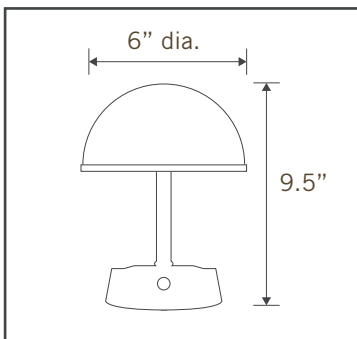

Modern Lantern®

CORDLESS MINI LAMP

GENERAL DESCRIPTION

- 6" Dia. x 9.5"T
- Metal body (antique brass finish)
- 3W, dimmable LED bulb (approx. 2700K)
- Globe is alabaster glass (or tortoise shell option)
- INCLUDES 2 rechargeable Li-Ion 12V batteries, charger, and integrated LED bulb
- Provides equivalent output as standard 35W bulb for 18+ hours on a full charge, 40+ hours fully dimmed. Recharges in approx. 2 hours.

DETAILS

- Overall: 6" diameter, 9.5" height
- Shade: 6" diameter
- Base: 5" diameter, 1.75" high
- Battery (2): 12V Li-Ion 2600mAh batteries, includes UL listed wall charger
- Battery Life: 18+ hours per charge, 500+ cycles
- Charge Time: Approx. 2 hours
- Bulb: Integrated 3W 12V LED, 350 lumens, dimmable, 2700K, approx. 50,000 hrs. bulb life
- Weight: Approx. 2.5 pounds
- Designed in USA / Made in China
- UL/CUL, FCC, UN38.3 compliant
- Patented: www.modernlantern.com/patents