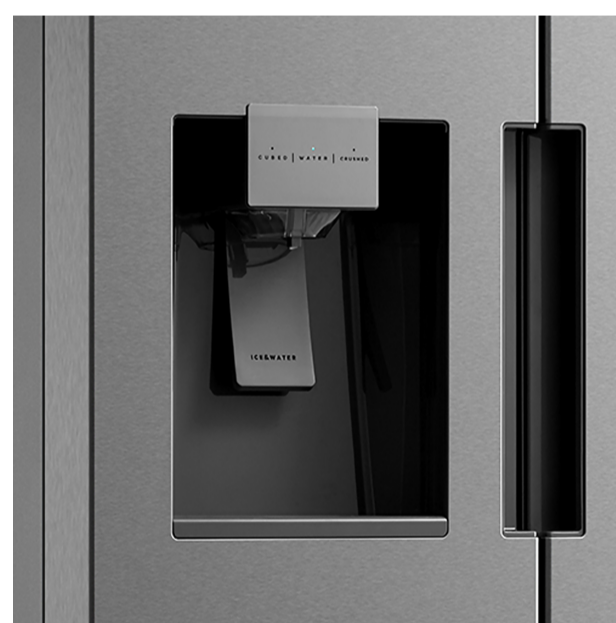

Product Dimension	35.87"W x 69.88"H x 33.86"D
Voltage	115V/60Hz
Rated Current	2.5A
Refrigerator Type	Side-by-Side
Rated Defrost Power	90W
Energy Usage	715 (kWh/year)

Control Type	Electronic Touch Controls
Material	Stainless Steel
Certifications	UL
Ice Maker	Automatic
Features	2 Temperature Zones, Crisper Drawers, Fresh Cooling System, Moveable Shelves, Ice Tray