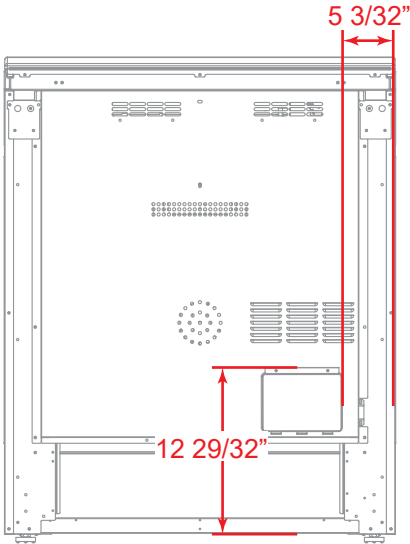

Cutout Dimensions

Model: FFSIN0905-30S | FFSIN0905-30BLK | FFSIN0905-30SWHT

PRODUCT DIMENSION

CUTOUT DIMERNSION