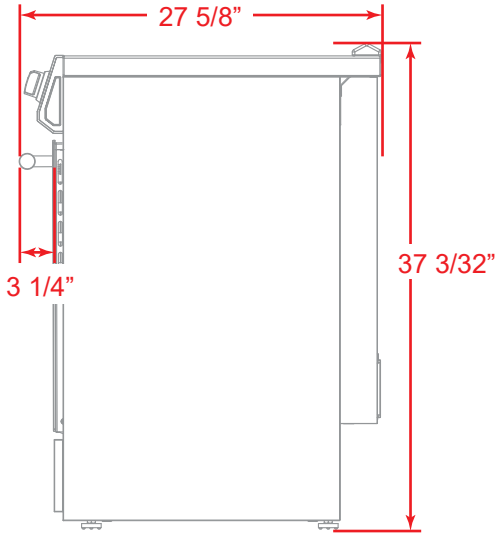

Cutout Dimensions

Model: FFSIN0905-30S | FFSIN0905-30BLK | FFSIN0905-30SWHT

PRODUCT DIMENSION

CUTOUT DIMERNSION