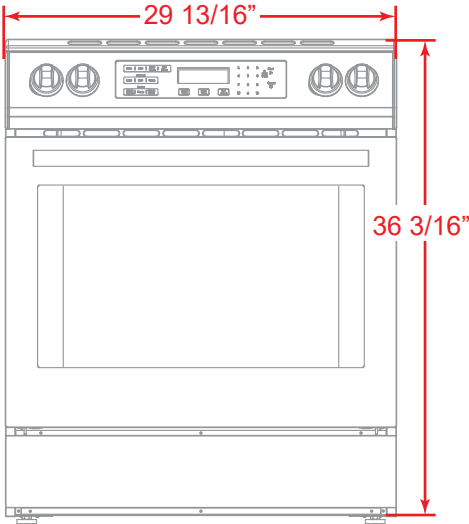

Cutout Dimensions

Model: FFSIN0905-30S | FFSIN0905-30BLK | FFSIN0905-30SWHT

PRODUCT DIMENSION

CUTOUT DIMERNSION