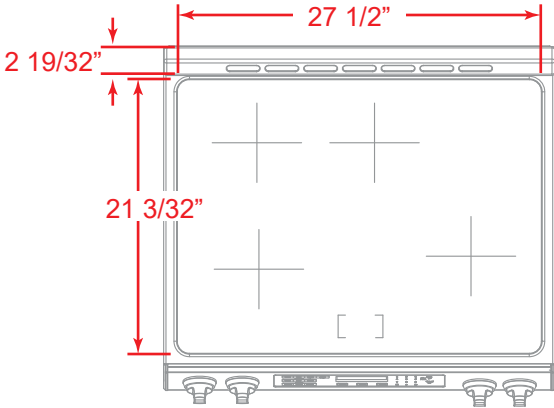

Cutout Dimensions

Model: FFSIN0905-30S | FFSIN0905-30BLK | FFSIN0905-30SWHT

PRODUCT DIMENSION

CUTOUT DIMERNSION