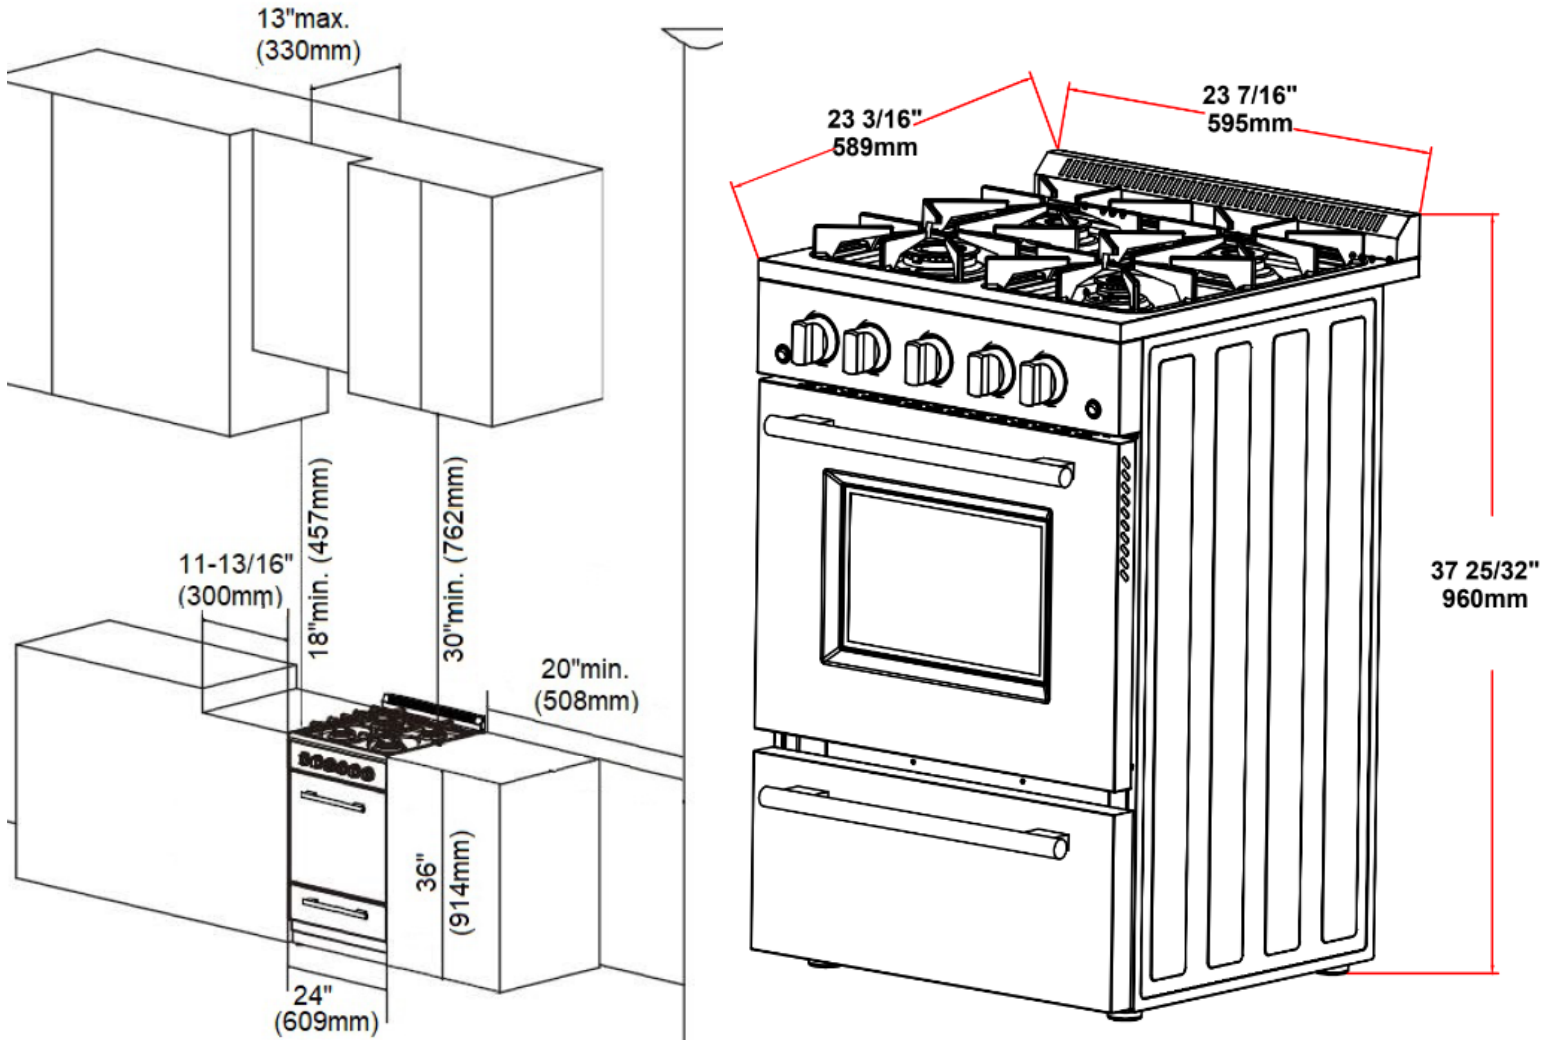

FFSGS6272-24

Cabinet Cut-Out & Overall Dimensions

AREA FOR GAS CONNECTION

DOTTED LINE INDICATING THE POSITION OF THE RANGE ONCE INSTALLED