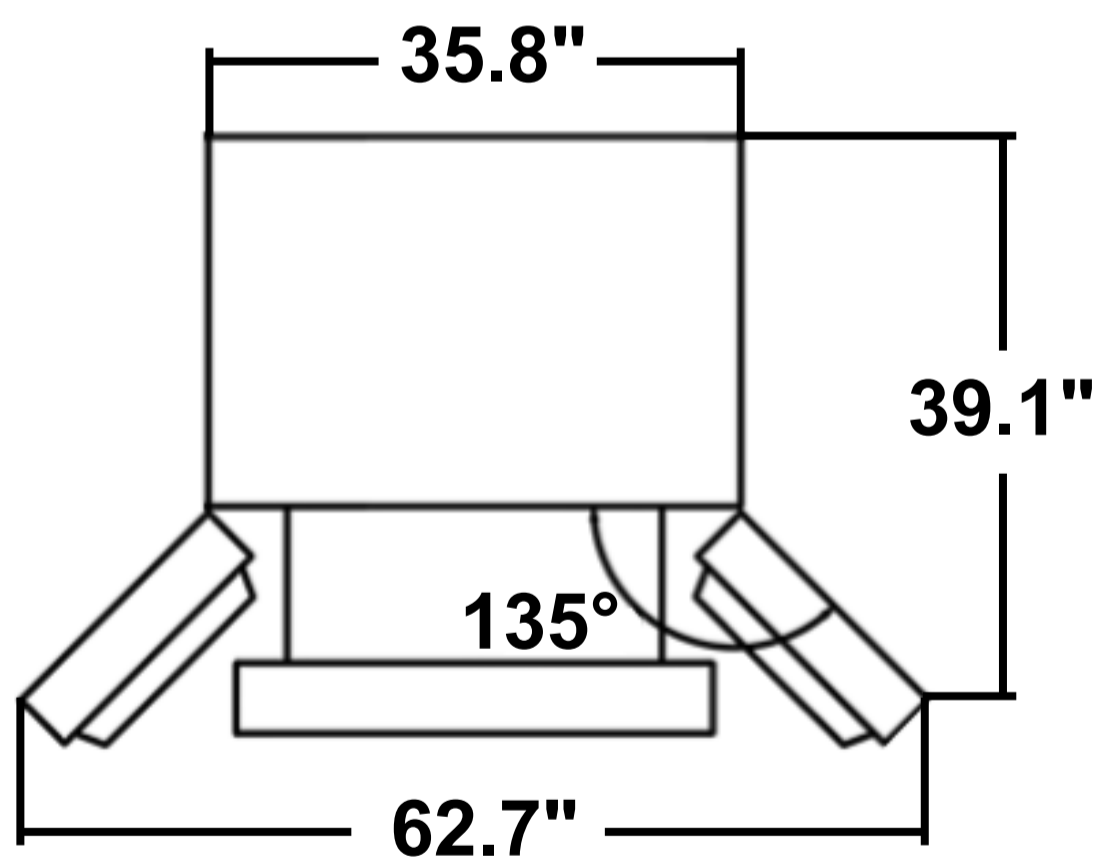

SEE PAGE 2 FOR DIMENSIONS

Size	36 Inch / 22.5 cu. ft. Capacity
Type	French Door, Counter-Depth
Voltage	115V / 60Hz
Rated Current	2.5A
Rated Defrost Power	190W
Energy Usage	588kWh/year
Certification	Energy Star / UL Listed

DIMENSIONS

MODEL# COS-FDR225RHSS

TOP VIEW

TOP VIEW, OPEN