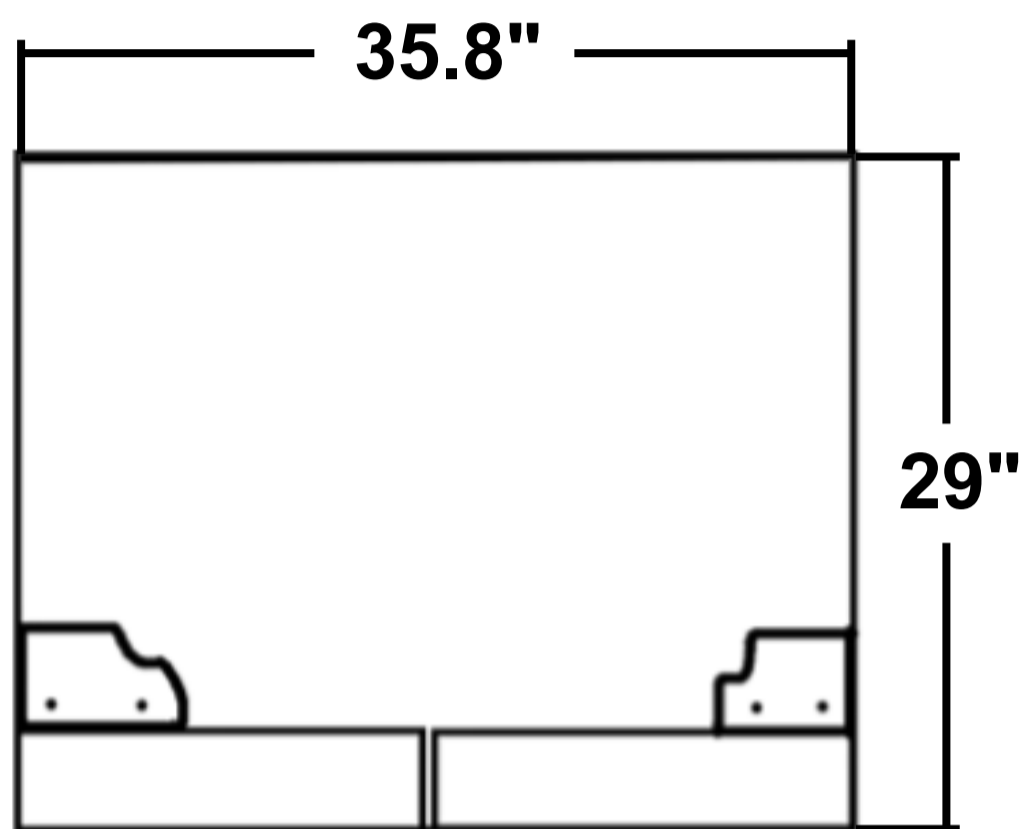

SEE PAGE 2 FOR DIMENSIONS

Size	36 Inch / 22.5 cu. ft. Capacity
Type	French Door, Counter-Depth
Voltage	115V / 60Hz
Rated Current	2.5A
Rated Defrost Power	190W
Energy Usage	588kWh/year
Certification	Energy Star / UL Listed

DIMENSIONS

MODEL# COS-FDR225RHSS

TOP VIEW

TOP VIEW, OPEN