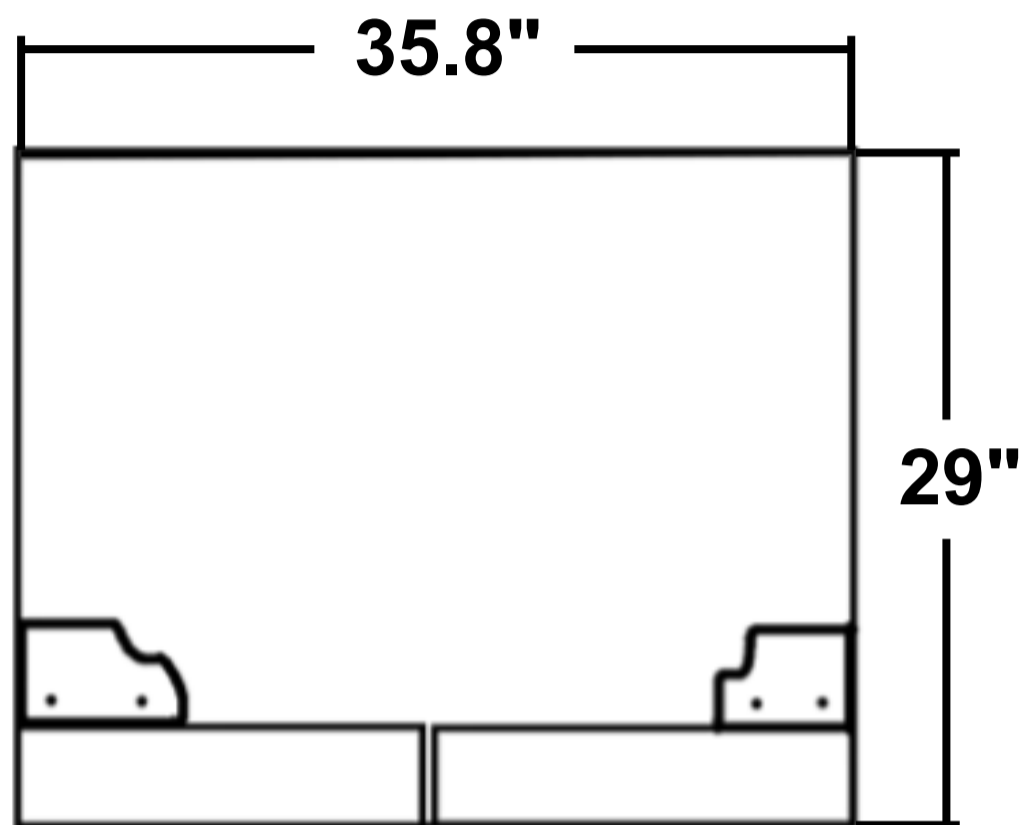

FRENCH DOOR REFRIGERATOR

SPECIFICATIONS

MODEL# COS-FDR225RHSS-G

Cosmo's FDR225RHSS-G Refrigerator with 22.5 cu. ft. capacity has a sleek, minimalist aesthetic and impressive innovative features. This spacious bottom-freezer refrigerator offers organizational versatility for effortless storage and access to a wide range of foods from meats to fresh produce.

SEE PAGE 2 FOR DIMENSIONS

Size	36 Inch / 22.5 cu. ft. Capacity
Type	French Door, Counter-Depth
Voltage	115V / 60Hz
Rated Current	2.5A
Rated Defrost Power	190W
Energy Usage	588kWh/year
Certification	Energy Star / UL Listed

DIMENSIONS

MODEL# COS-FDR225RHSS-G

TOP VIEW

TOP VIEW, OPEN