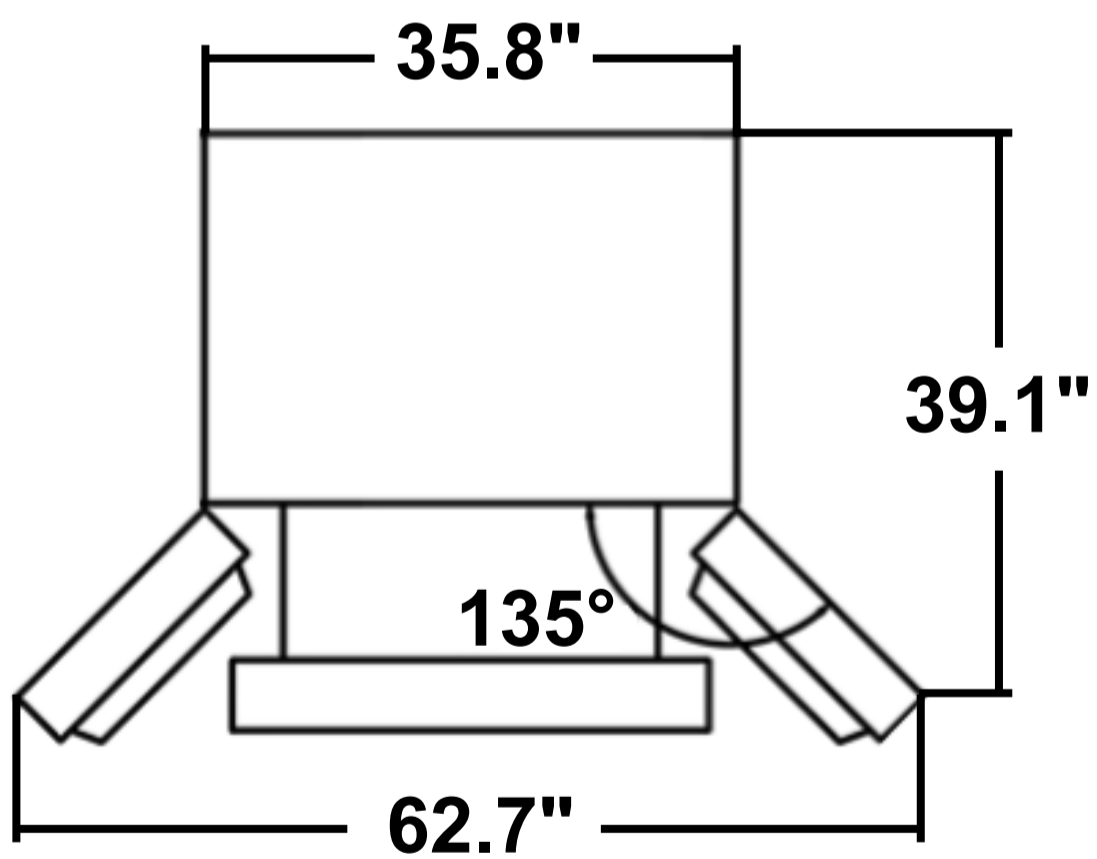

FRENCH DOOR REFRIGERATOR

SPECIFICATIONS

MODEL# COS-FDR225RHSS-G

Cosmo's FDR225RHSS-G Refrigerator with 22.5 cu. ft. capacity has a sleek, minimalist aesthetic and impressive innovative features. This spacious bottom-freezer refrigerator offers organizational versatility for effortless storage and access to a wide range of foods from meats to fresh produce.

SEE PAGE 2 FOR DIMENSIONS

Size	36 Inch / 22.5 cu. ft. Capacity
Type	French Door, Counter-Depth
Voltage	115V / 60Hz
Rated Current	2.5A
Rated Defrost Power	190W
Energy Usage	588kWh/year
Certification	Energy Star / UL Listed

DIMENSIONS

MODEL# COS-FDR225RHSS-G

TOP VIEW

TOP VIEW, OPEN