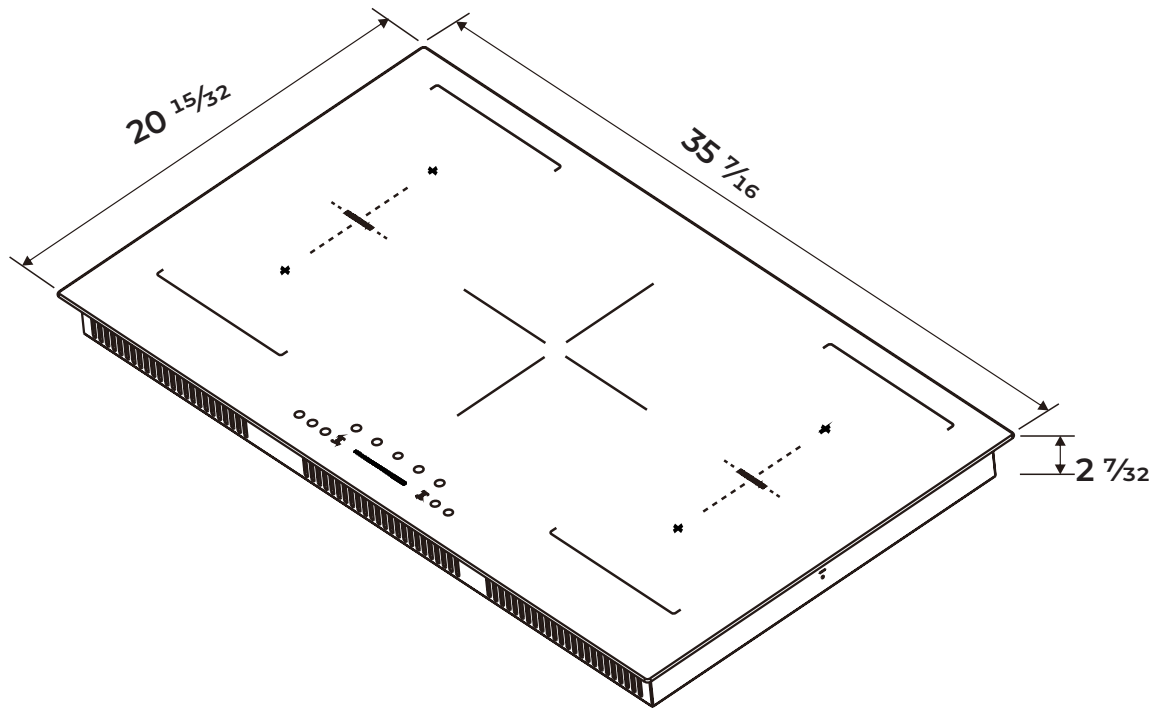

TECHNICAL SPECIFICATIONS

Circuit Breaker:	50 Amps
Volts	240V
Frequency (Hz)	60
Power Cord Included	Yes
Power Cord Location:	Bottom
Power Cord Length:	3.94 Ft
Power Cord Type:	No Plug, (Hard Wired)
ISTA 6A	Yes
Safety Standards	cETLus
Certification	UL-858 CSA-C22.2 No.61
File/Certification Number	4002064

PRODUCT DIMENSIONS

Product Dimensions (W X D X H)	35.43 x 20.47 x 2.22 (Inches)
Cutout Dimension (W X D X H)	34.625 x 19.69 x 2.06(Inches)
Net Weight (lbs)	35

CARTON DIMENSIONS

Packaging Dimensions (W X D X H)	39.57x 24.41 x 4.72 (Inches)
Carton Weight (lbs)	41.56

PRODUCT DIMENSION

PRODUCT DIMENSION

Model	L	W	H	D	A	B	X
FCTIN0569-36	$35 \frac{7}{16}$ "	$20 \frac{15}{32}$ "	$2 \frac{7}{32}$ "	$2 \frac{1}{16}$ "	$34 \frac{7}{16} + \frac{3}{16}$ "	$19 \frac{1}{2} + \frac{3}{16}$ "	2"