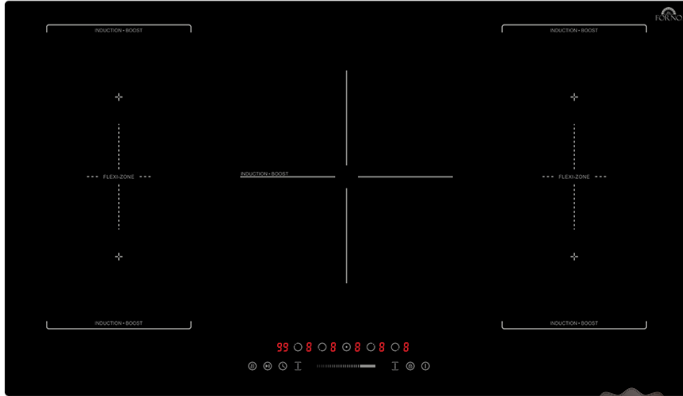

**Parco 36-Inch Induction Cooktop,
5 Zones, 2 Flex-Zones, 10200W, Touch Control,
9 Power Levels & Booster Function**
Model: FCTIN0583-36

KEY Features

- 5 Zones (10200W)
- 2 Flex-Zones
- Touch Control
- 9 Power Levels & Booster Function
- Individual Timer of 99 Minutes
- Stop & Go Function
- Child Control Lock

APPEARANCE

Cooktop Size	36 Inch
Fuel Type	Electric
Cooktop Cavity material	Ceramic-Glass
Cooktop Surface	Smooth
Unit color	Black
Control Type	Touch Control
Control Location	Front of Burner
Number of Cooking Zone	5
Fingerprint resistant	Yes
Frameless	Yes

FEATURES

Heating Element "ON" Indicator Light	Yes
Timer (of 99 Minutes)	Yes
Power Off Function	Yes
Child Lock	Yes
Display Type	LED
Display Light Color	Red
Number of Power Levels	9
Booster Function	Yes
Stop & Go Function	Yes
Front Left Cooking Zone (Watts)	2000W, 3000W with boost
Left Rear Cooking Zone (Watts)	1500W, 2000W with boost
Front Right Cooking Zone (Watts)	1500W, 2000W with boost
Right Rear Cooking Zone (Watts)	2000W, 3000W with boost
Middle Cooking Zone (Watts)	2300W, 3000W with boost

PRODUCT DIMENSIONS

Product Dimensions (W X D X H)	35.43 x 20.47 x 2.22 (Inches)
Cutout Dimension (W X D X H)	34.625 x 19.69 x 2.06(Inches)
Net Weight (lbs)	35

CARTON DIMENSIONS

Packaging Dimensions (W X D X H)	39.57x 24.41 x 4.72 (Inches)
Carton Weight (lbs)	41.56