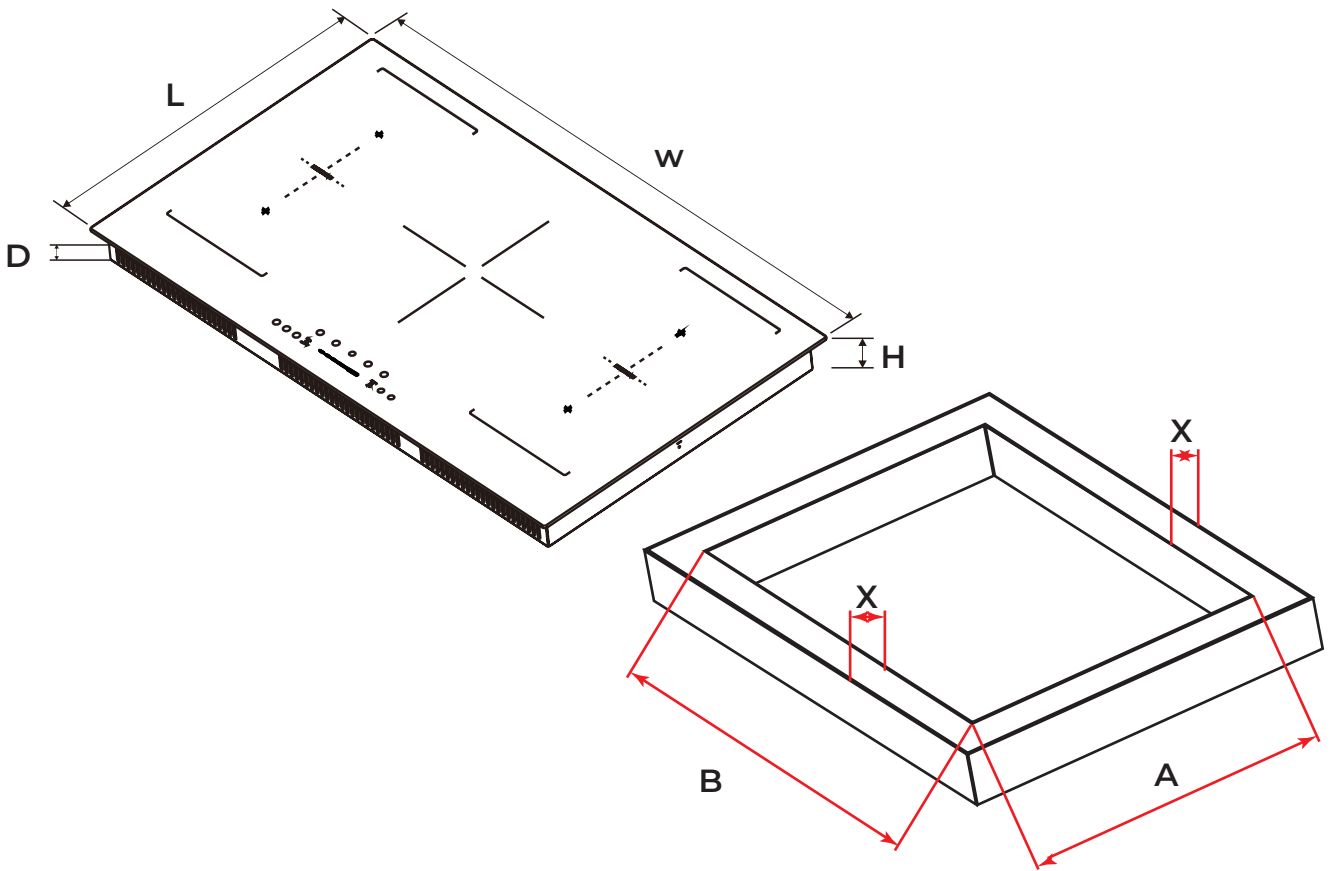

PRODUCT DIMENSIONS

Product Dimensions (W X D X H)	35.43 x 20.47 x 2.22 (Inches)
Cutout Dimension (W X D X H)	34.625 x 19.69 x 2.06(Inches)
Net Weight (lbs)	35

CARTON DIMENSIONS

Packaging Dimensions (W X D X H)	39.57x 24.41 x 4.72 (Inches)
Carton Weight (lbs)	41.56

PRODUCT DIMENSION

PRODUCT DIMENSION

Model	L	W	H	D	A	B	X
FCTIN0569-36	$35 \frac{7}{16}$ "	$20 \frac{15}{32}$ "	$2 \frac{7}{32}$ "	$2 \frac{1}{16}$ "	$34 \frac{7}{16} + \frac{3}{16}$ "	$19 \frac{1}{2} + \frac{3}{16}$ "	2"