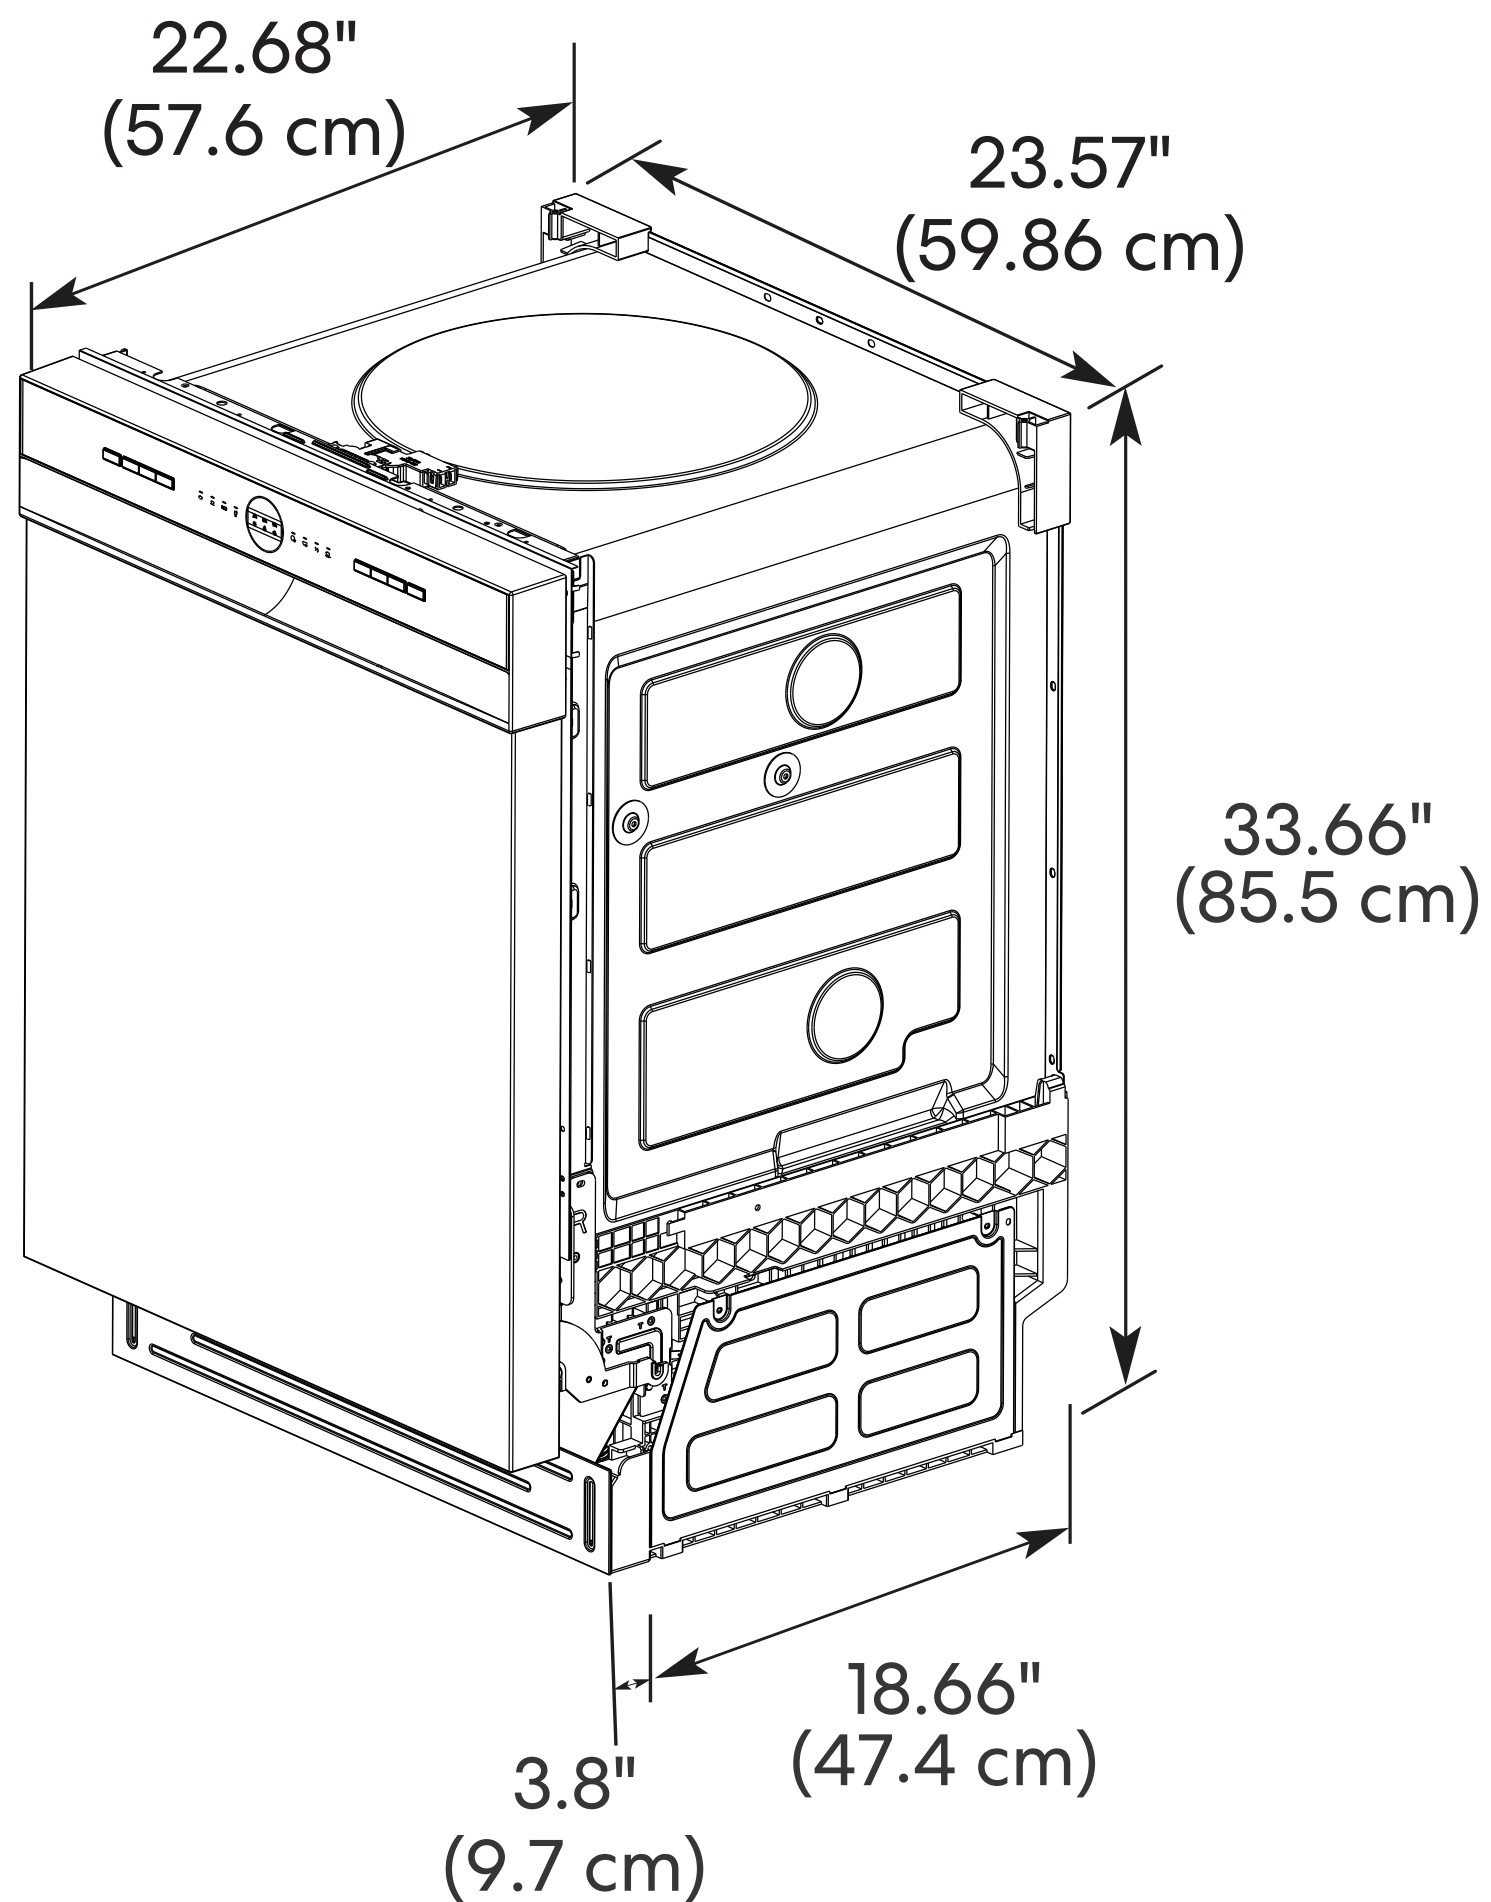

SPECIFICATIONS

COS-DWD24FBR Dishwasher

Size	24 Inch
Installation	Built-in
Tub	Tall
Controls	Front Control Panel
Noise Level	52 dB
Certifications	Energy Star, UL Listed
Electrical	120V / 60Hz, 7.8A
Racks	2 Racks, 12 Place Settings
Dishwasher Functions	Wash Cycles: Normal, Eco, Heavy, Express Heated Dry, Sanitize, Delay Start
Included Components	Installation Kit, Installation & User Guides

COS-DWD24FBR

Cosmo's COS-DWD24FBR 24 in. Tall Tub Dishwasher is built with high-grade stainless steel, multiple wash cycle functions to ensure your dishes are spotless. Integrated Smart Wash System auto detects partial or full loads and picks the correct wash cycle.

Features

- Integrated smart wash system
- Front control panel
- Adjustable upper rack
- 12 place settings with 2 racks
- 52 dB exterior sound insulation
- Delayed start
- Stainless steel tub
- Fingerprint & smudge resistant

4 Wash Cycles

Push Button Controls

12 Place Settings

See Page 2 for dimensions

DIMENSIONS

COS-DWD24FBR Dishwasher

Dimensions (WxDxH): 23.6" x 22.7" x 33.7"