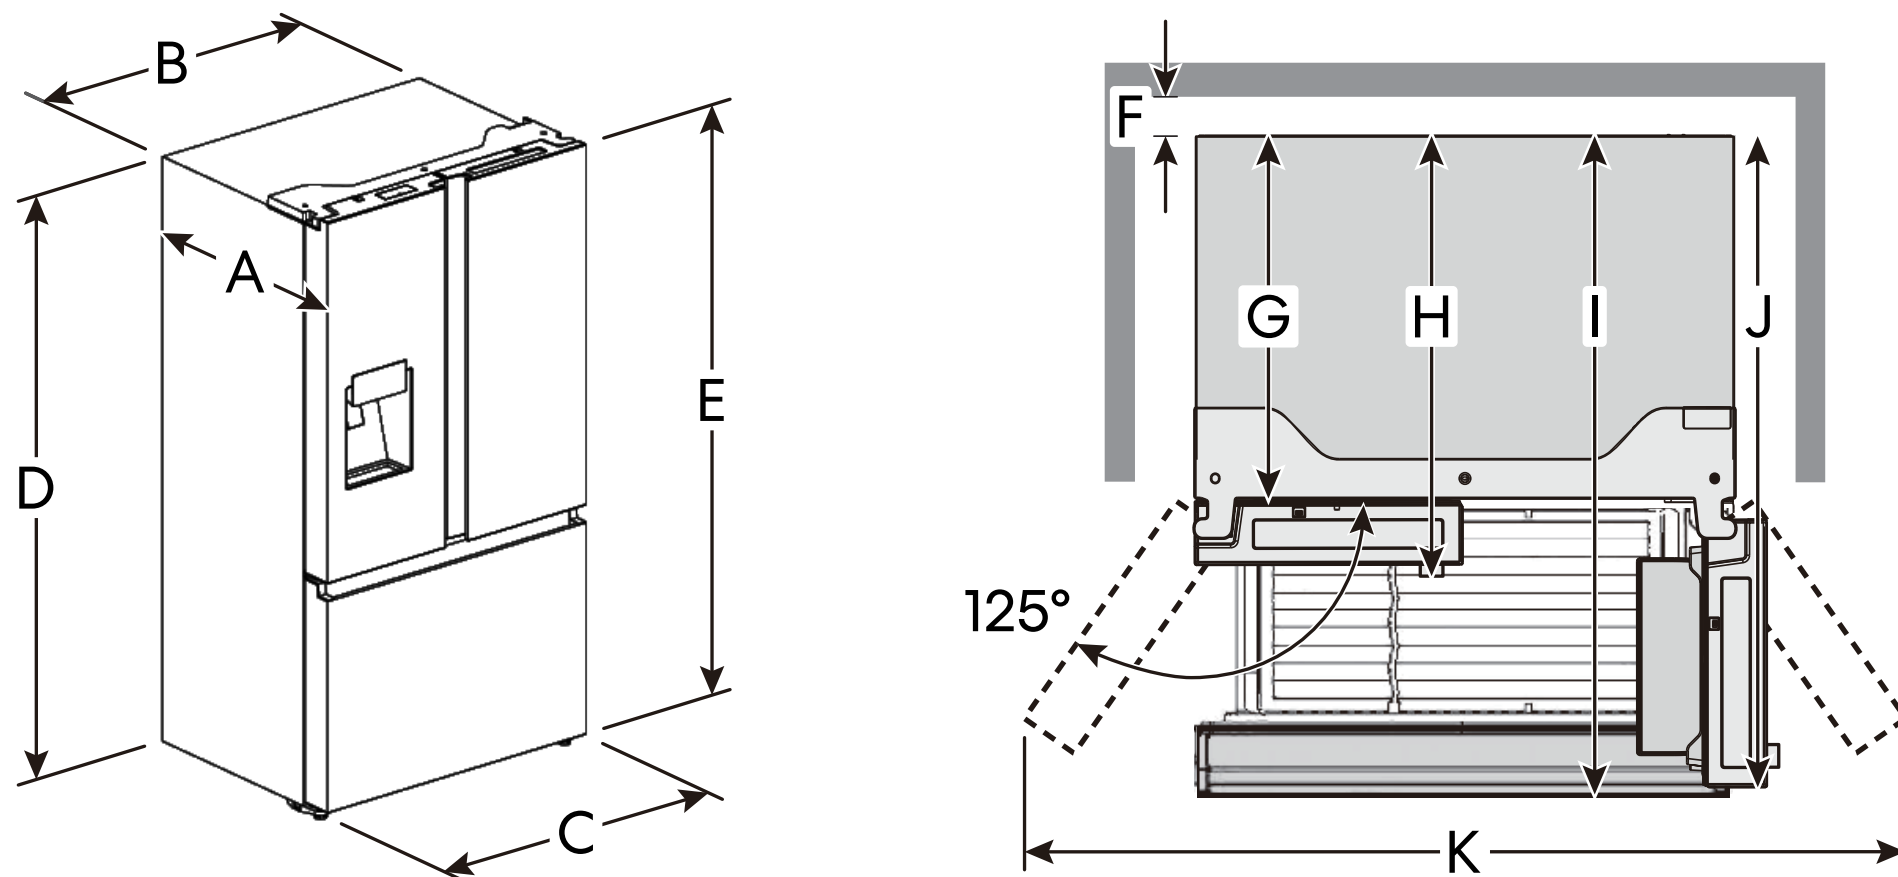

Super Cool and Super Freeze Modes

Touch Controls

LED Lighting

See Page 2 for dimensions

# DIMENSIONS

## COS-FDR223GWSS Refrigerator

Item	Dimension/Clearance	COS-FDR223GWSS
A	Depth without Handle	28 3/4" (73.0 cm)
B	Width of Case	35 3/4" (90.8 cm)
C	Width of Door Frame	36" (91.4 cm)
D	Height to Top of Case	68" (172.8 cm)
E	Height to Top of Door Hinge	70 1/4" (178.5 cm)
F	Back Clearance	2" (5 cm)
G	Depth without Door	24" (61.0 cm)
H	Depth with Handle	30 3/4" (78.1 cm)
I	Depth with Freezer Drawer Fully Open	44 5/16" (112.6 cm)
J	Depth with Door Open 90°	43 5/8" (110.8 cm)
K	Width with Door Fully Open	60 7/16" (153.5 cm)

**Dimensions (WxDxH): 36" x 30.8" x 70.3"**