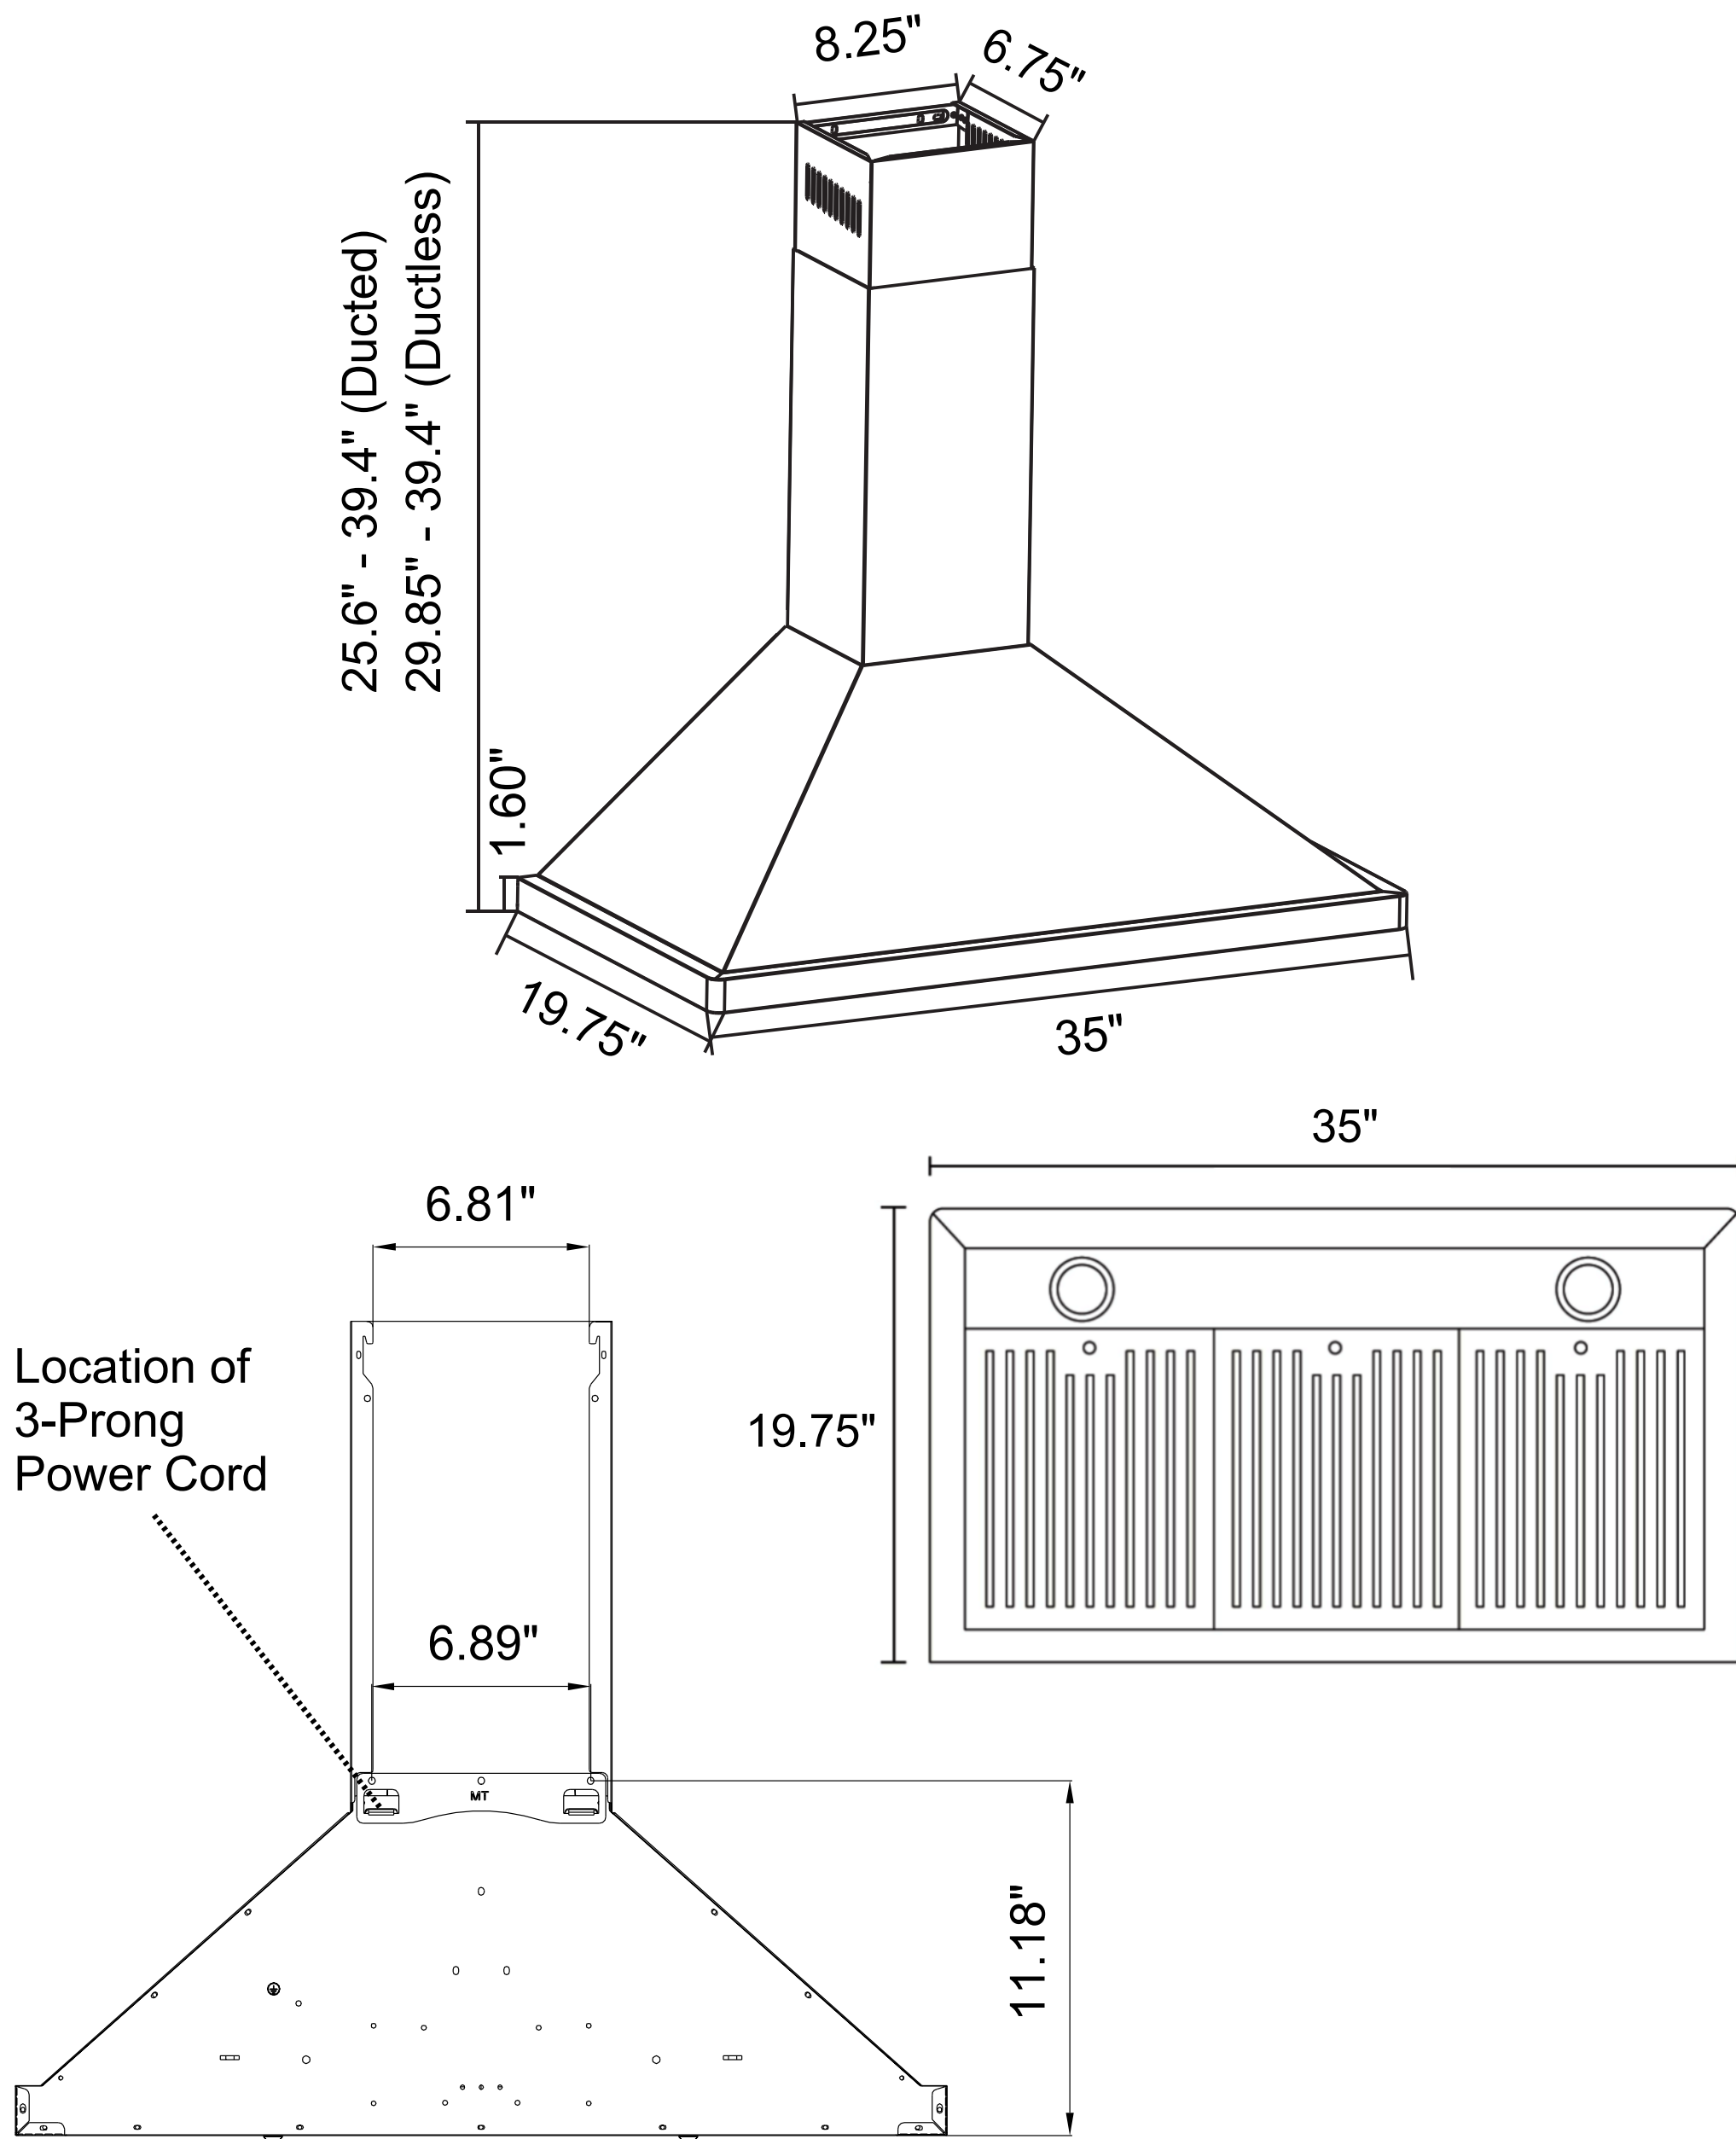

COS-63190 Range Hood

Dimensions (WxDxH): 35" x 19.75" x 25.6-39.4"