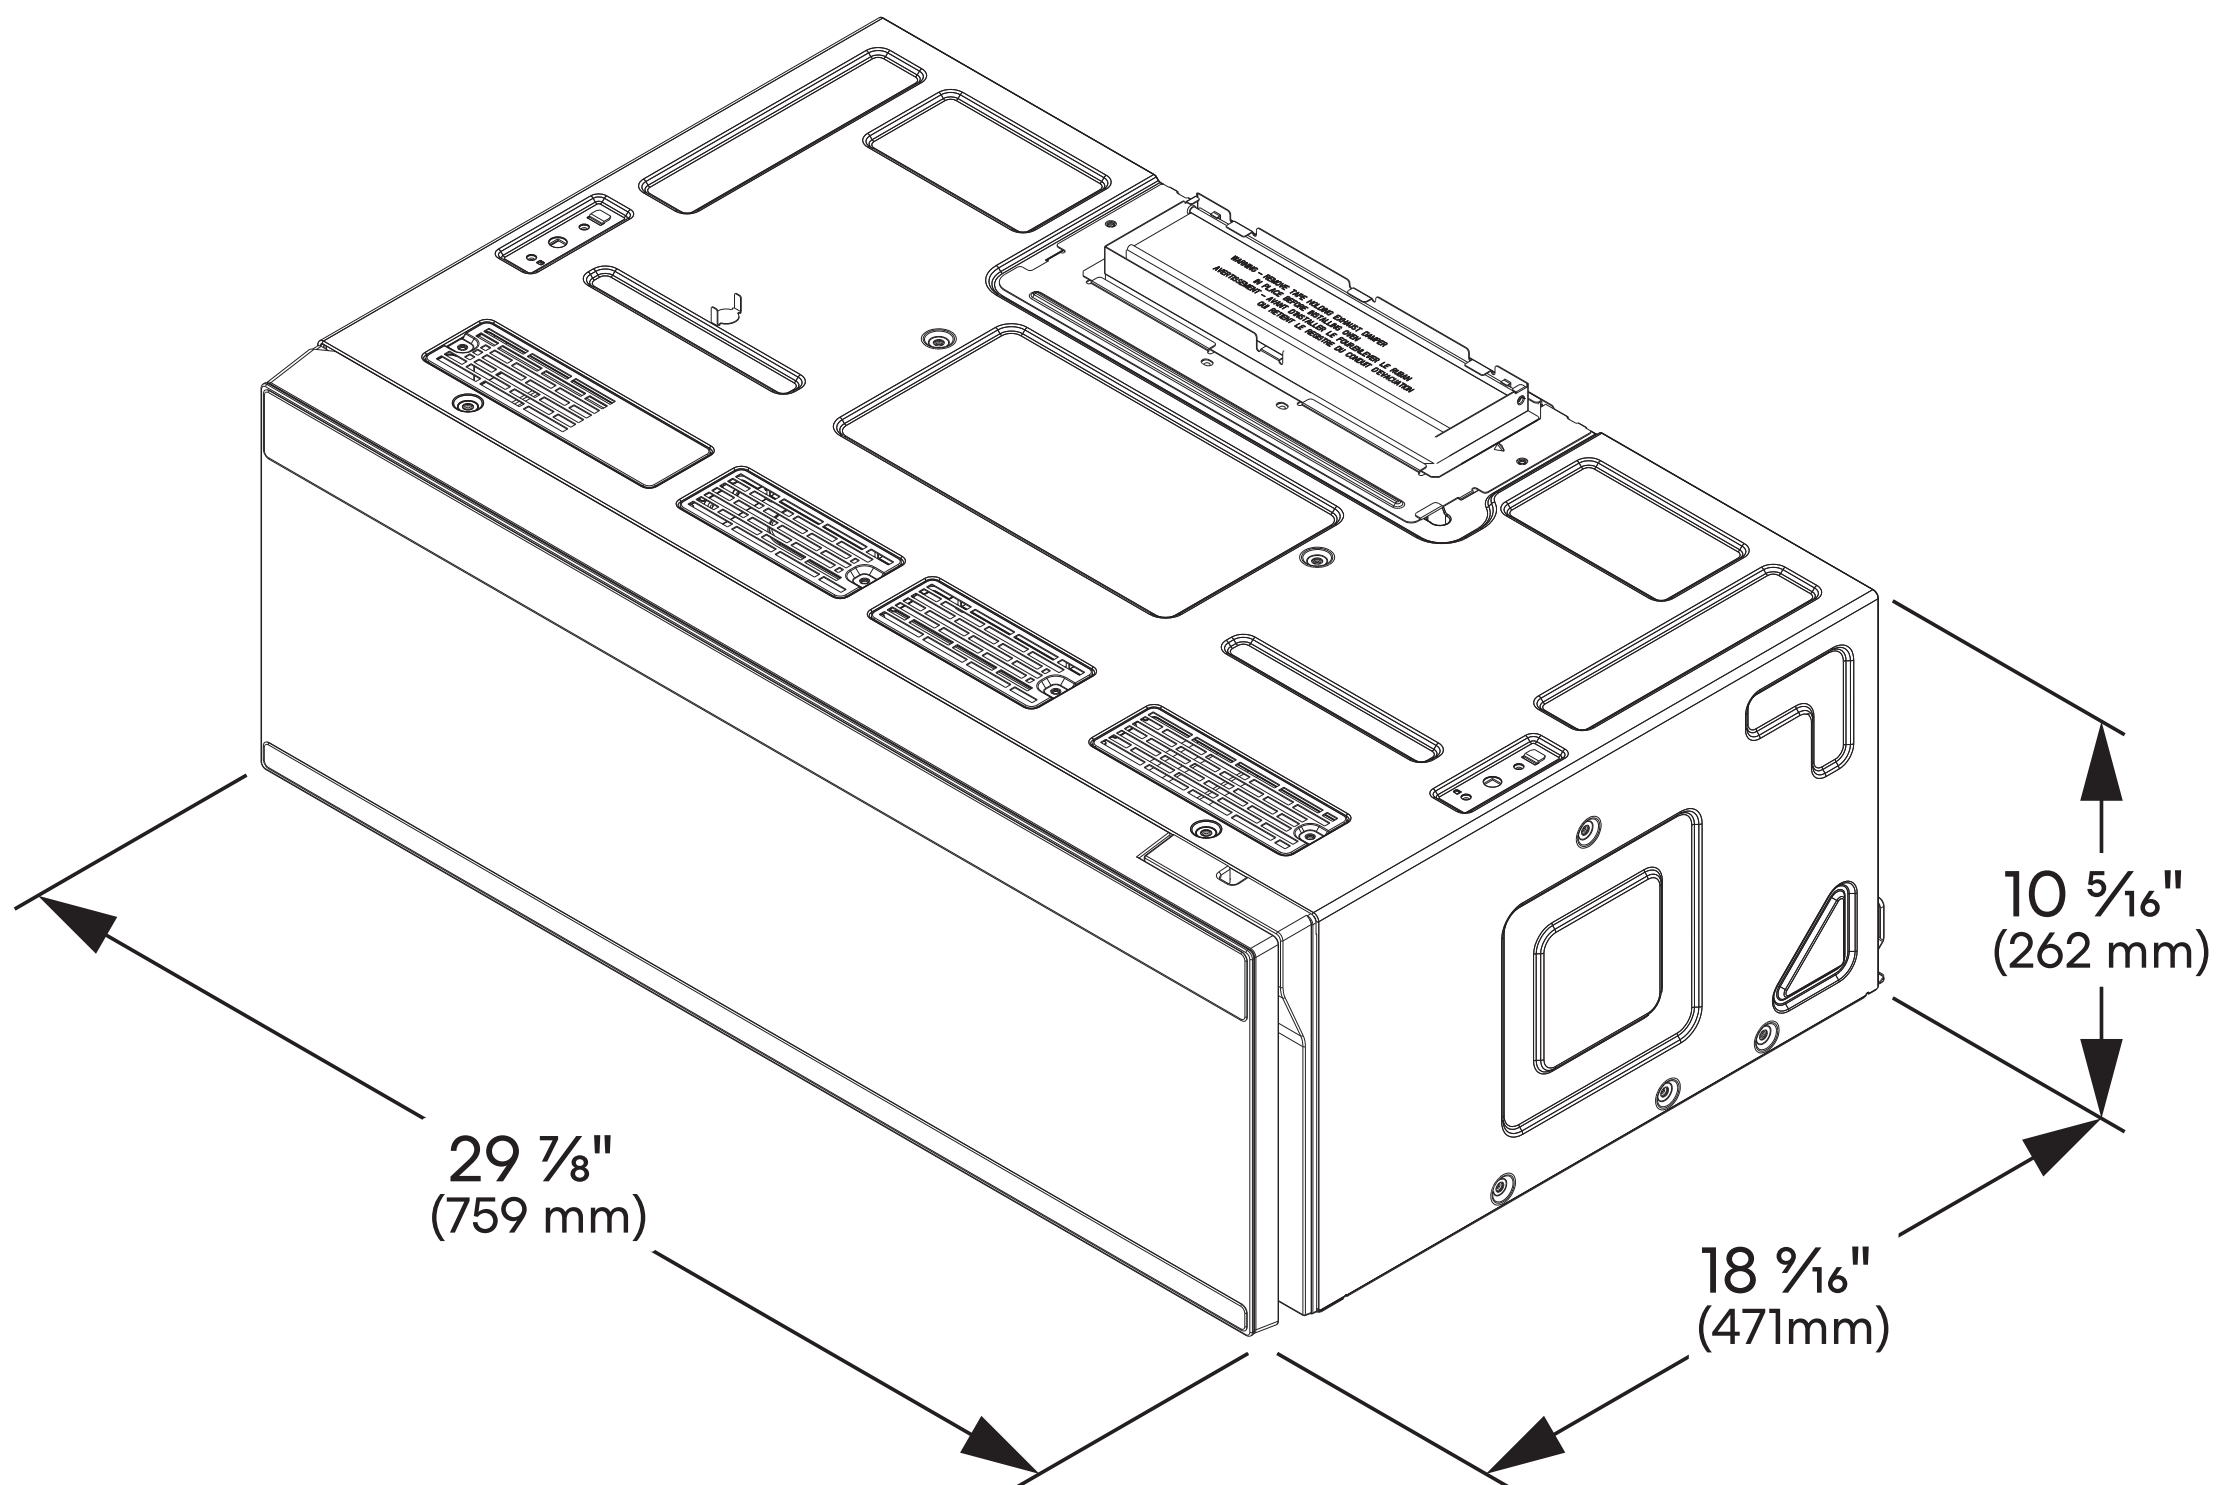

Weight/Time Defrost

Safety Lock

Cooktop Lighting

See Page 2 for dimensions

# DIMENSIONS

**COS-3012ORLP1SS** Microwave

**Dimensions (WxDxH): 29.9" x 18.5" x 10.3"**