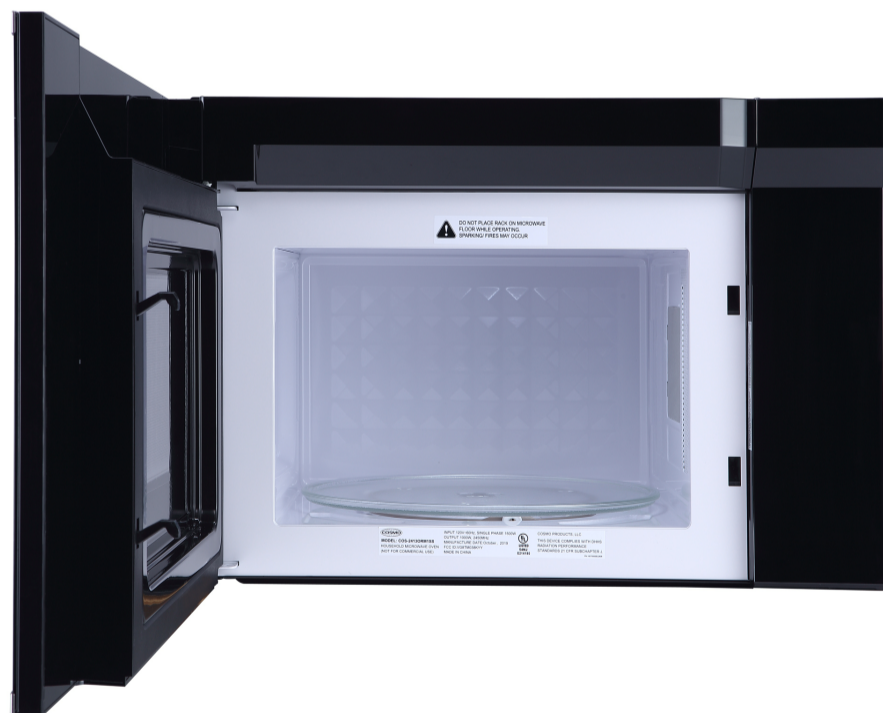

MICROWAVE

SPECIFICATIONS

MODEL# COS-2413ORMISS

Cosmo's COS-2413ORMISS Over-The-Vent Microwave is ultra-stylish and functional. Featuring 1.34 cu. ft. capacity, black glass finish and is designed to be space-saving to accommodate most kitchens perfectly. Equipped with a powerful 1000-Watt output and high-performance venting.

FEATURES

OVER-THE-VENT INSTALLATION

1000 WATTS OF COOKING POWER

10 POWER LEVELS

VENT FAN TO REMOVE ODOR, SMOKE AND MOISTURE

TOUCH CONTROLS WITH DIGITAL DISPLAY

SMART SENSOR COOKING AND REHEAT

+30 SECOND SPEED COOK BUTTON

TIME AND WEIGHT DEFROST

SEE PAGE 2 FOR DIMENSIONS

Size	24 Inch
Type	Mid-Size
Install Type	Over-the-Range
Capacity	1.34 cu. ft.
Turntable Size	13.6 Inch
Power Levels	10
Finish	Black Glass

Weight	57.3lbs.
Voltage	120V / 60Hz
Wattage	1000W
Certification	UL Listed
Included Components	Glass Tray, Turntable Ring, Exhaust Adapter, Grease Filters, Installation Kit, Install & User Manuals

MICROWAVE

DIMENSIONS

MODEL# COS-2413ORM1SS

Weight: 57.3 lbs.