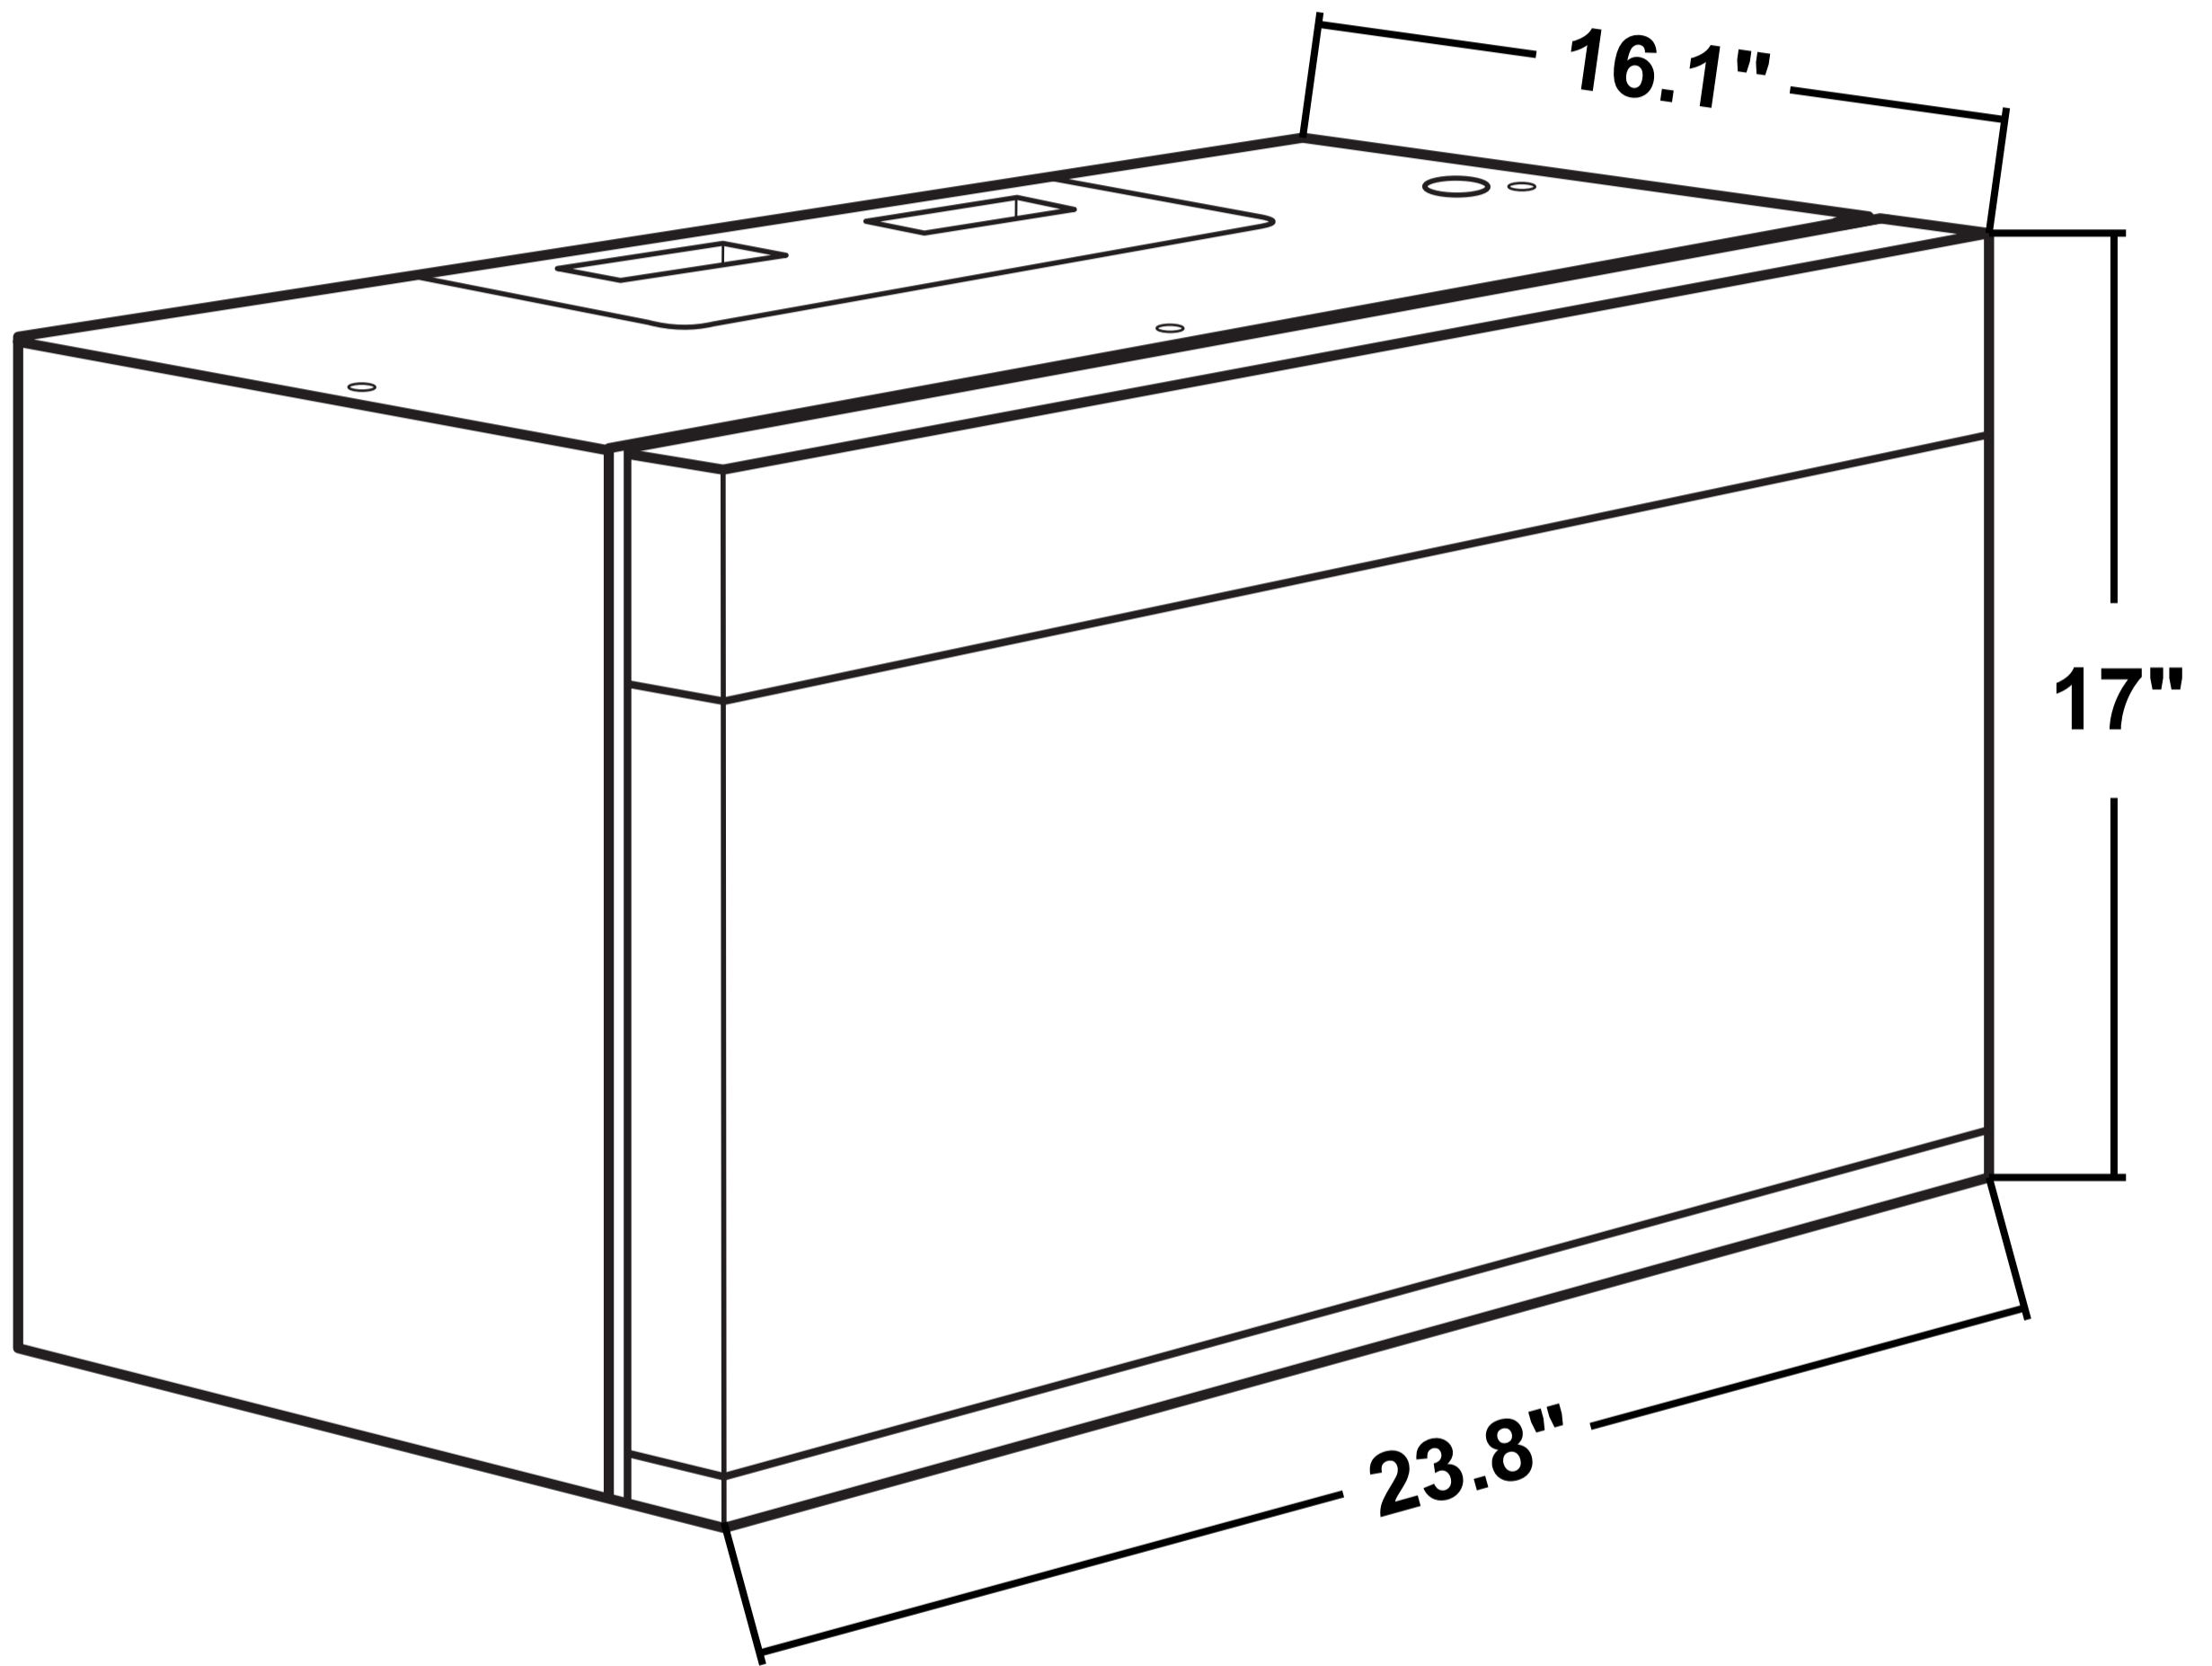

MICROWAVE

SPECIFICATIONS

MODEL# COS-2413ORMISS

Cosmo's COS-2413ORMISS Over-The-Vent Microwave is ultra-stylish and functional. Featuring 1.34 cu. ft. capacity, black glass finish and is designed to be space-saving to accommodate most kitchens perfectly. Equipped with a powerful 1000-Watt output and high-performance venting.

TIME AND WEIGHT DEFROST

SEE PAGE 2 FOR DIMENSIONS

Size	24 Inch
Type	Mid-Size
Install Type	Over-the-Range
Capacity	1.34 cu. ft.
Turntable Size	13.6 Inch
Power Levels	10
Finish	Black Glass

Weight	57.3lbs.
Voltage	120V / 60Hz
Wattage	1000W
Certification	UL Listed
Included Components	Glass Tray, Turntable Ring, Exhaust Adapter, Grease Filters, Installation Kit, Install & User Manuals

MICROWAVE

DIMENSIONS

MODEL# COS-2413ORM1SS

Weight: 57.3 lbs.