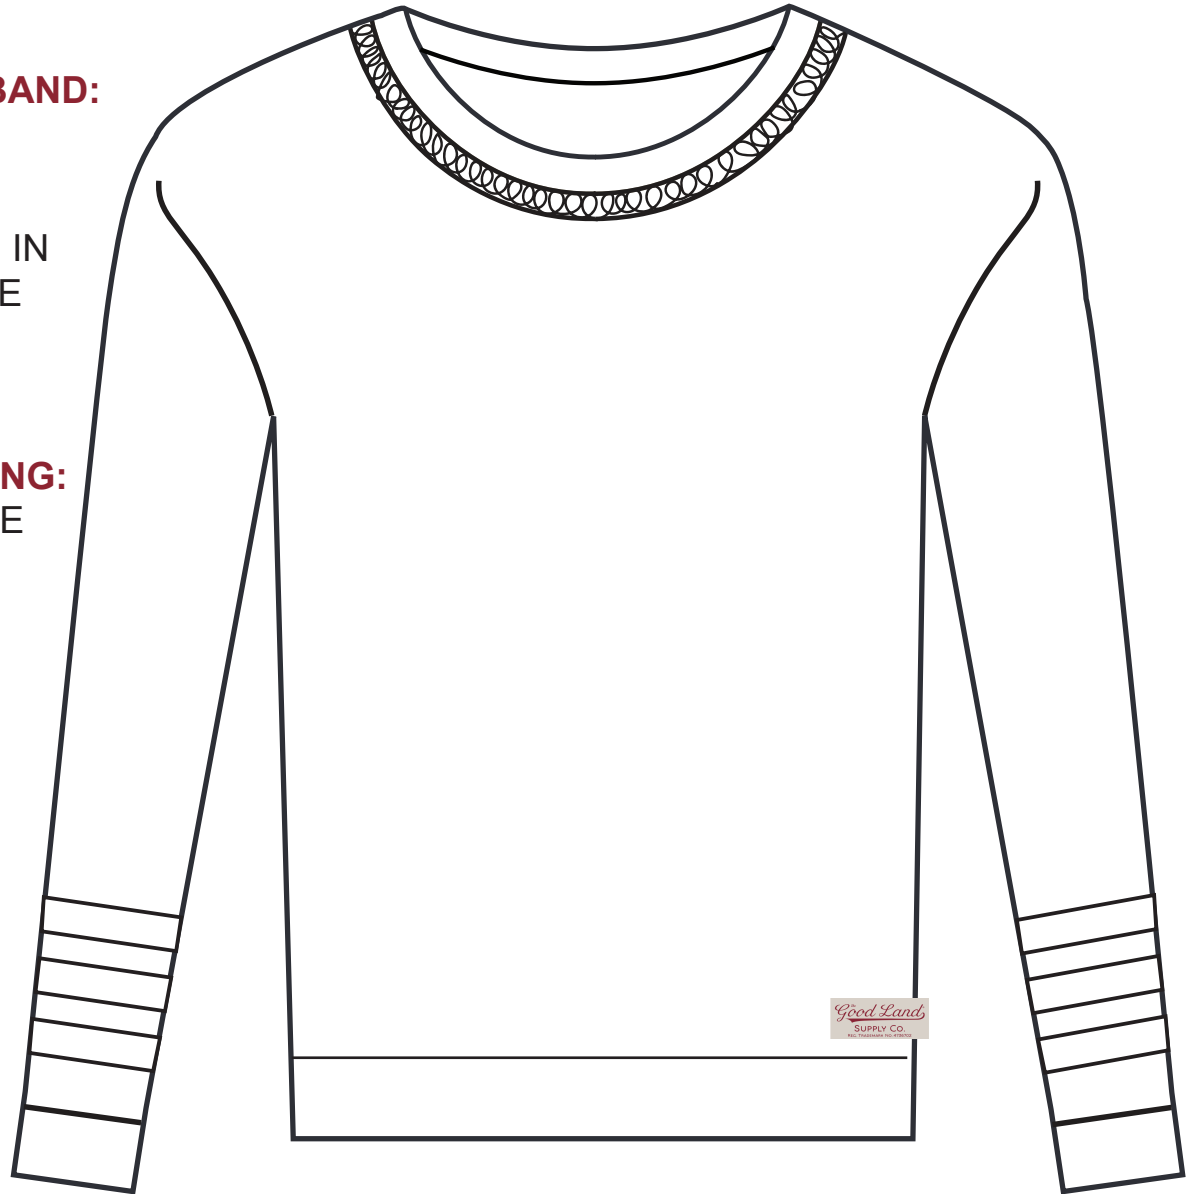

**LADIES SONNY
CREW SWEAT**

CUFFS & WAISTBAND:
JERSEY FABRIC

BODY:
ONLY AVAILABLE IN
OATMEAL FLEECE

SLEEVE PIPING:
JERSEY FABRIC

COLLAR STITCHING:
SELECT PANTONE
COLORS

JERSEY FABRIC

Pink	Ballet Pink	Light Pink	Dusty Pink	Carnation	Coral	Red	Fuchsia	Strawberry	Orange	Rusty	Copper	Chocolate	Cantaloupe	Gold	Light Yellow	Grass	Kelly
Olive	Army	Avocado	Turquoise	Sky	Storm	Aqua	Ocean	Light Navy	Royal	Solid Navy	Lavender	Coconut	Purple	White	Heather Grey	Sugar	Warm Grey
Solid Charcoal	Black	Bright Yellow	Brown	Slate	Ivory	Silver	Forest	Dark Heather Charcoal	Heather Grape	Heather Navy	Heather Wine	Black-wash	Heather Charcoal	Natural	Dark Heather Gray	Chili	Lead