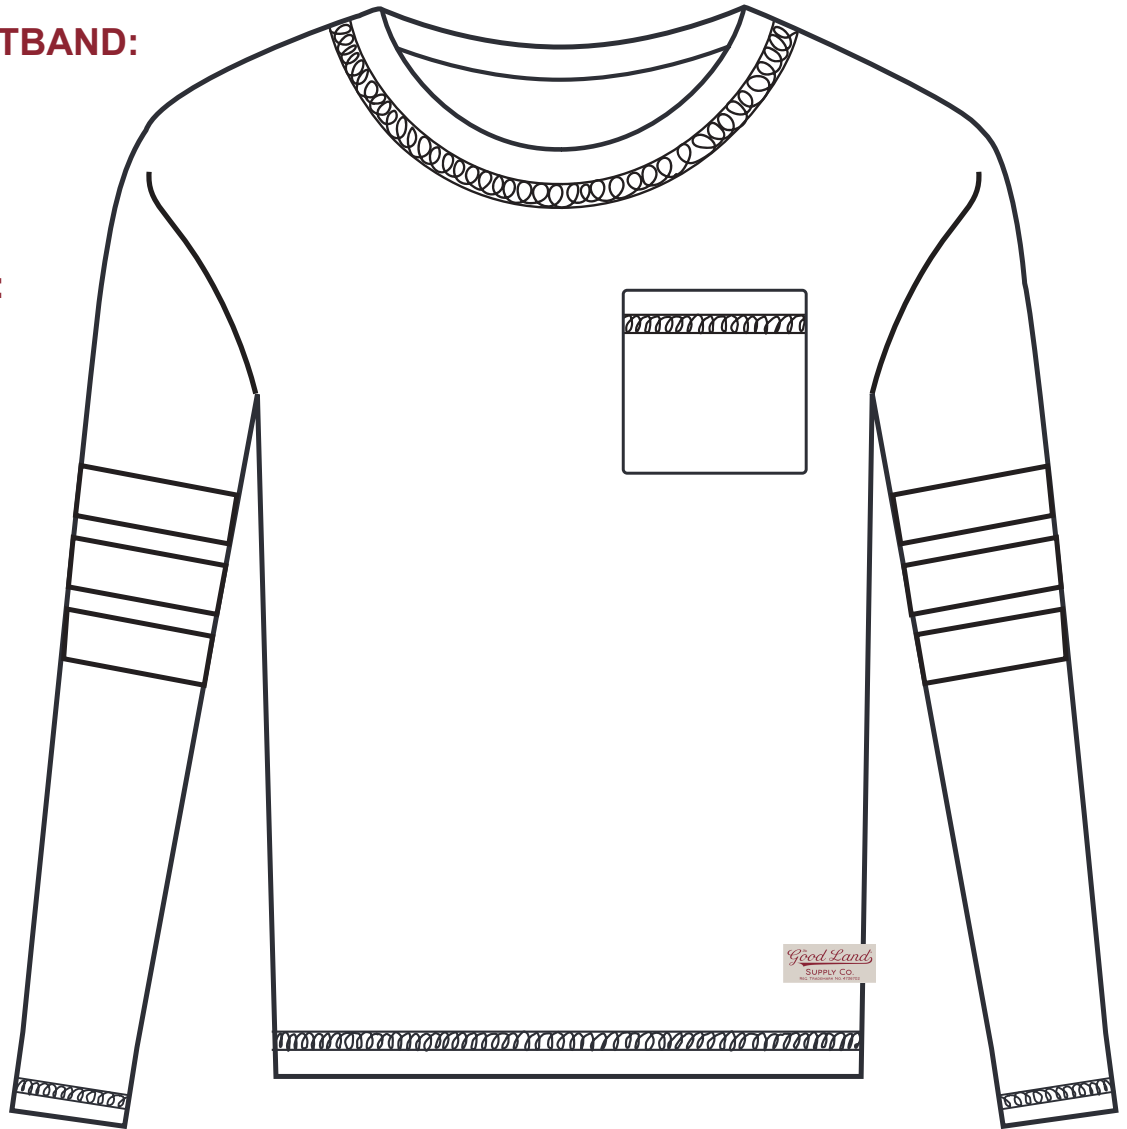

LADIES FOOTBALL TEE

BODY, CUFFS, WAISTBAND:
JERSEY FABRIC

SLEEVE PIPING:
JERSEY FABRIC

COLLAR STITCHING:
SELECT PANTONE
COLORS

JERSEY FABRIC

Pink	Ballet Pink	Light Pink	Dusty Pink	Carnation	Coral	Red	Fuchsia	Strawberry	Orange	Rusty	Copper	Chocolate	Cantaloupe	Gold	Light Yellow	Grass	Kelly
Olive	Army	Avocado	Turquoise	Sky	Storm	Aqua	Ocean	Light Navy	Royal	Solid Navy	Lavender	Coconut	Purple	White	Heather Grey	Sugar	Warm Grey
Solid Charcoal	Black	Bright Yellow	Brown	Slate	Ivory	Silver	Forest	Dark Heather Charcoal	Heather Grape	Heather Navy	Heather Wine	Black-wash	Heather Charcoal	Natural	Dark Heather Gray	Chili	Lead