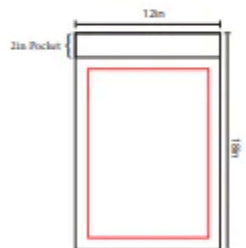

SUCTION CUP STICK FLAG

DESK / TABLE TOP

CAR FLAG

CAR FLAG ECO

Date: xx/xx/xxxx
 Proof: #0000
 PO: #0000
 SO: #0000
 QTY: #0000

Description: XXXXXXX

BASE TYPES

CAR WINDOW